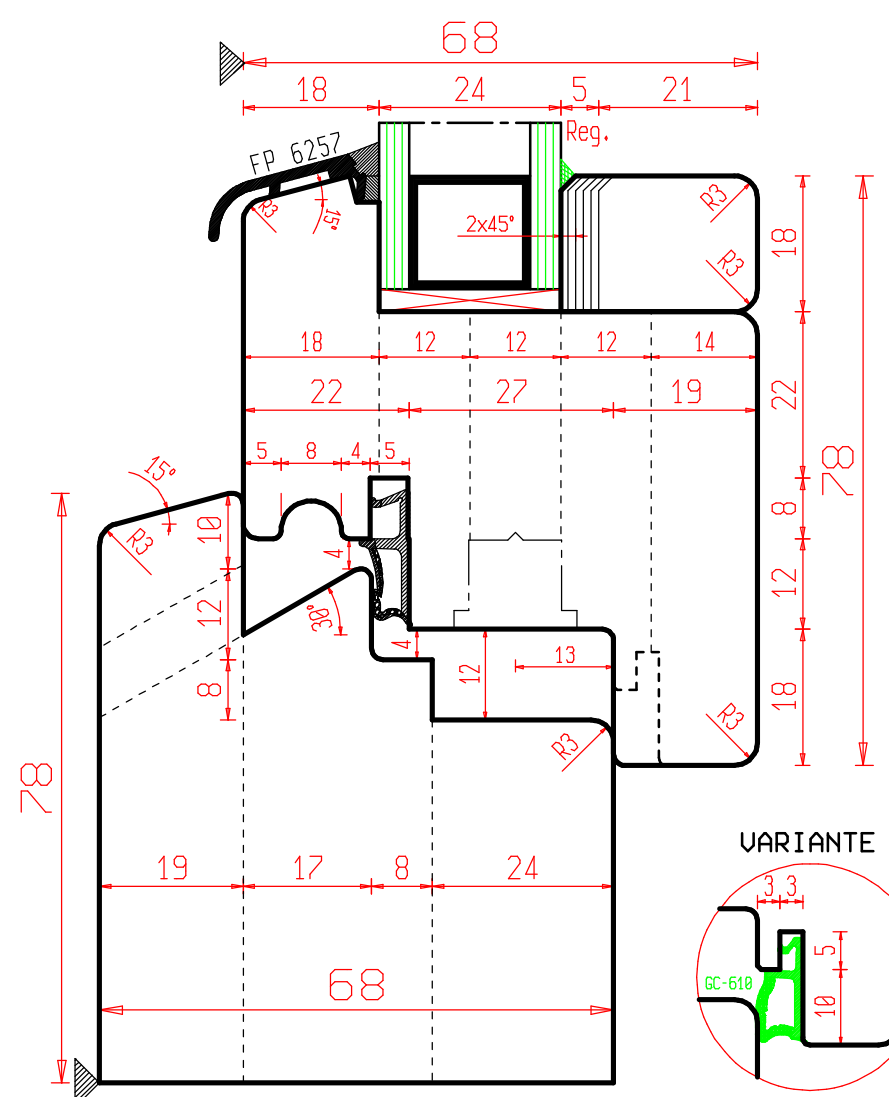

WINDOW Type Freumex 68mm - A.12mm - I.13mm

1 **freud.**

P.001\_SEZ\_A3U Offerta : 17000064  
 Scale: Customer  
 1:1

Date: 07/12/2017

**FREUD**

This drawing is the property of FREUD spa and must not be handed over to, copied or used by any third party without prior consent of FREUD spa

WINDOW Type Freumex 78mm - A.12mm - I.13mm

6

**freud.**

P\_006\_SEZ\_A3U  
Scale:  
1:1

Offerta : 17000064  
Customer

Date: 07/12/2017

**FREUD**

WINDOW Type Freumex 90mm - A.12mm - I.13mm

WINDOW Type Freumex 90mm - A.12mm - I.13mm

 **freud.**

P.008\_SEZ\_A3V Offerta : 17000064  
 Scale: Customer  
 1:1

Date: 07/12/2017

**FREUD**

This drawing is the property of FREUD spa and must not be handed over to, copied or used by any third party without prior consent of FREUD spa

WINDOW Type Freumex 90mm - A.12mm - I.13mm

P\_009\_SEZ\_A3V Offerta : 17000064 Date: 07/12/2017  
 Scale: 1:1 Customer  
**FREUD**

This drawing is the property of FREUD spa and must not be handed over to, copied or used by any third party without prior consent of FREUD spa