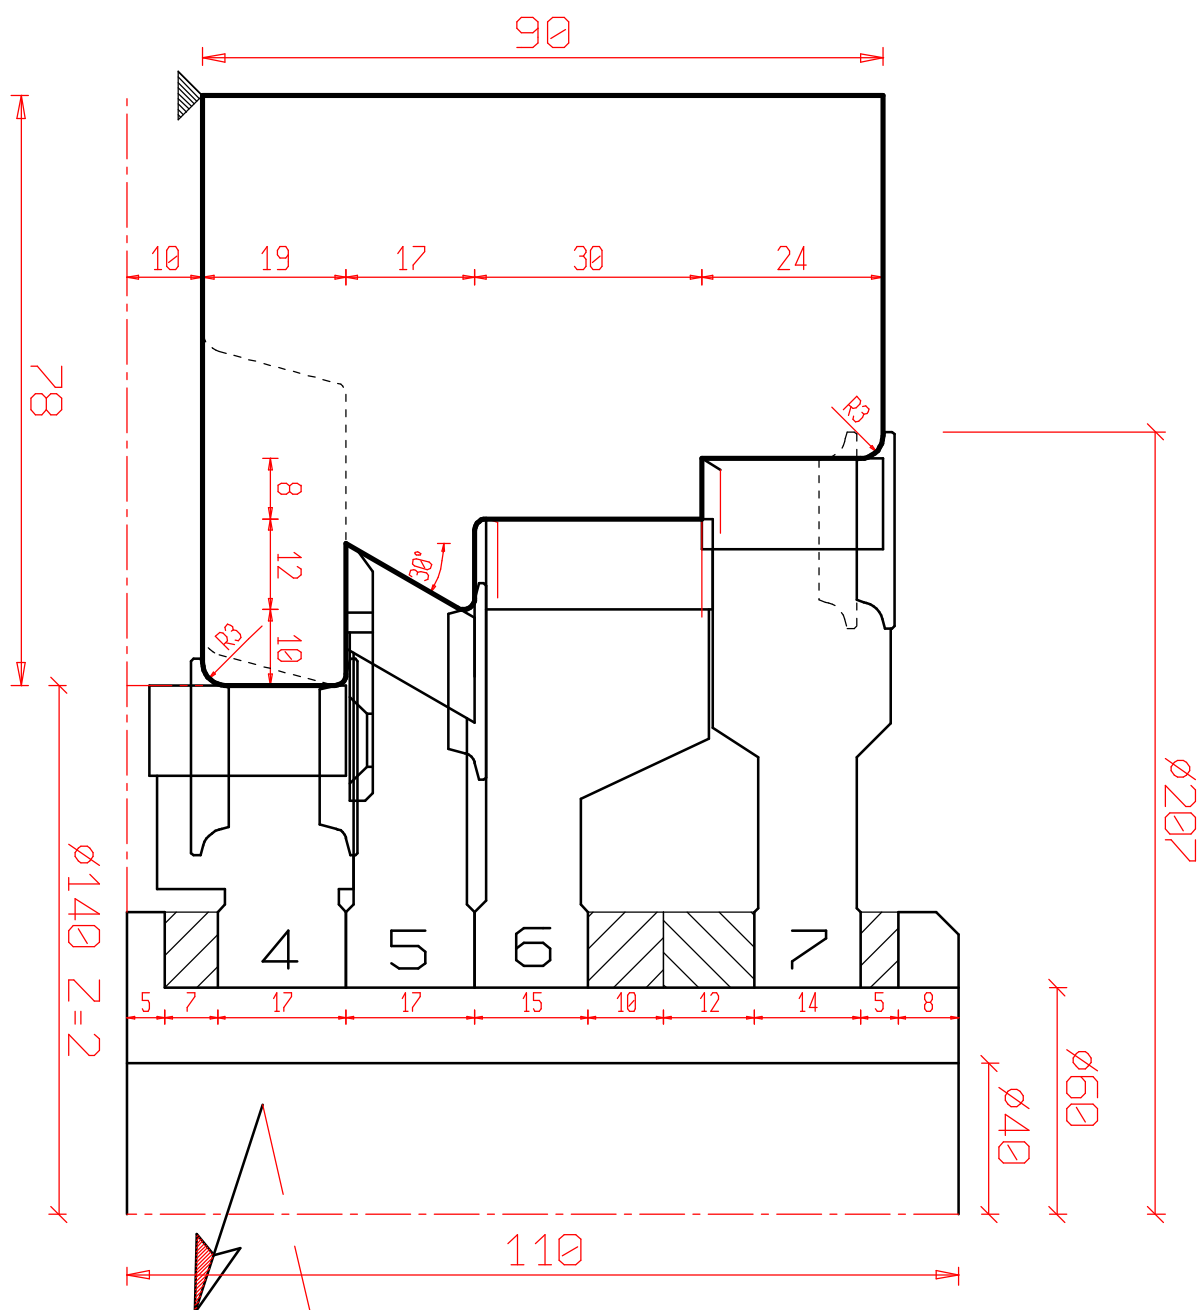

WINDOW Type Freumex 90mm - A.12mm - I.13mm

103B

freud.

P_103B_GRU_A3U
Scale:
1:1

Offerta : 17000064
Customer

Date: 07/12/2017

FREUD

This drawing is the property of FREUD spa and must not be handed over to, copied or used by any third party without prior consent of FREUD spa