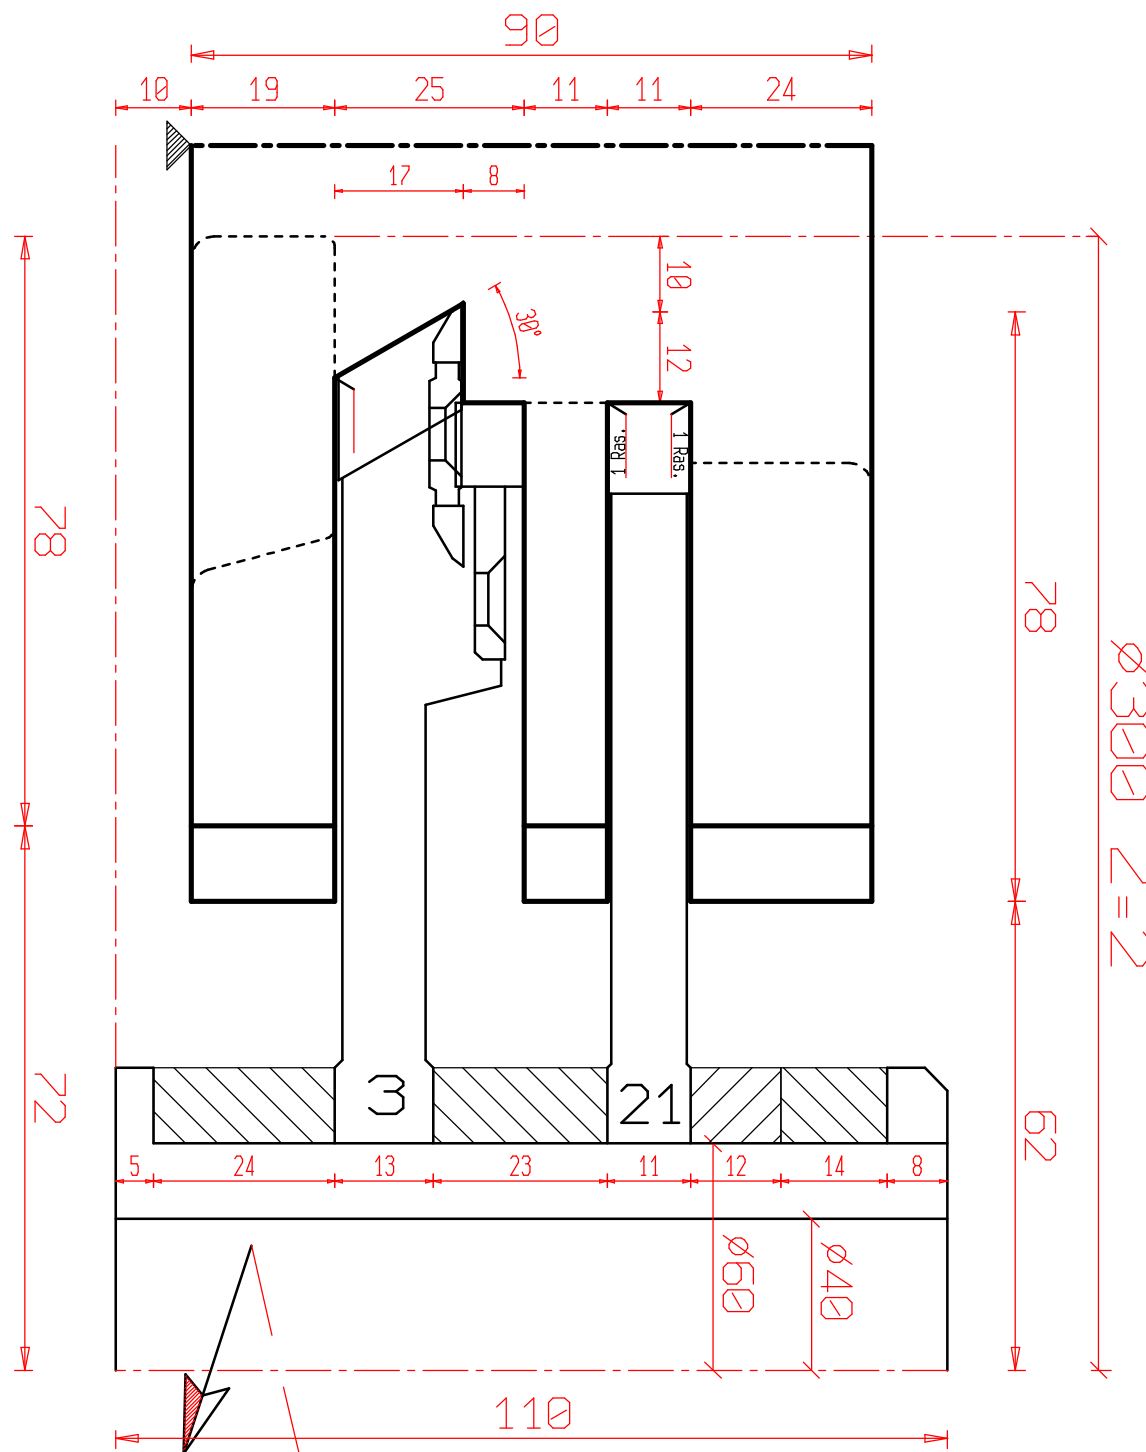

WINDOW Type Freumex 90mm - A.12mm - I.13mm

FRAME

102B

freud.

P_102B_GRU_A3U
Scale:
1:1

Offerta : 17000064
Customer

Date: 07/12/2017

FREUD