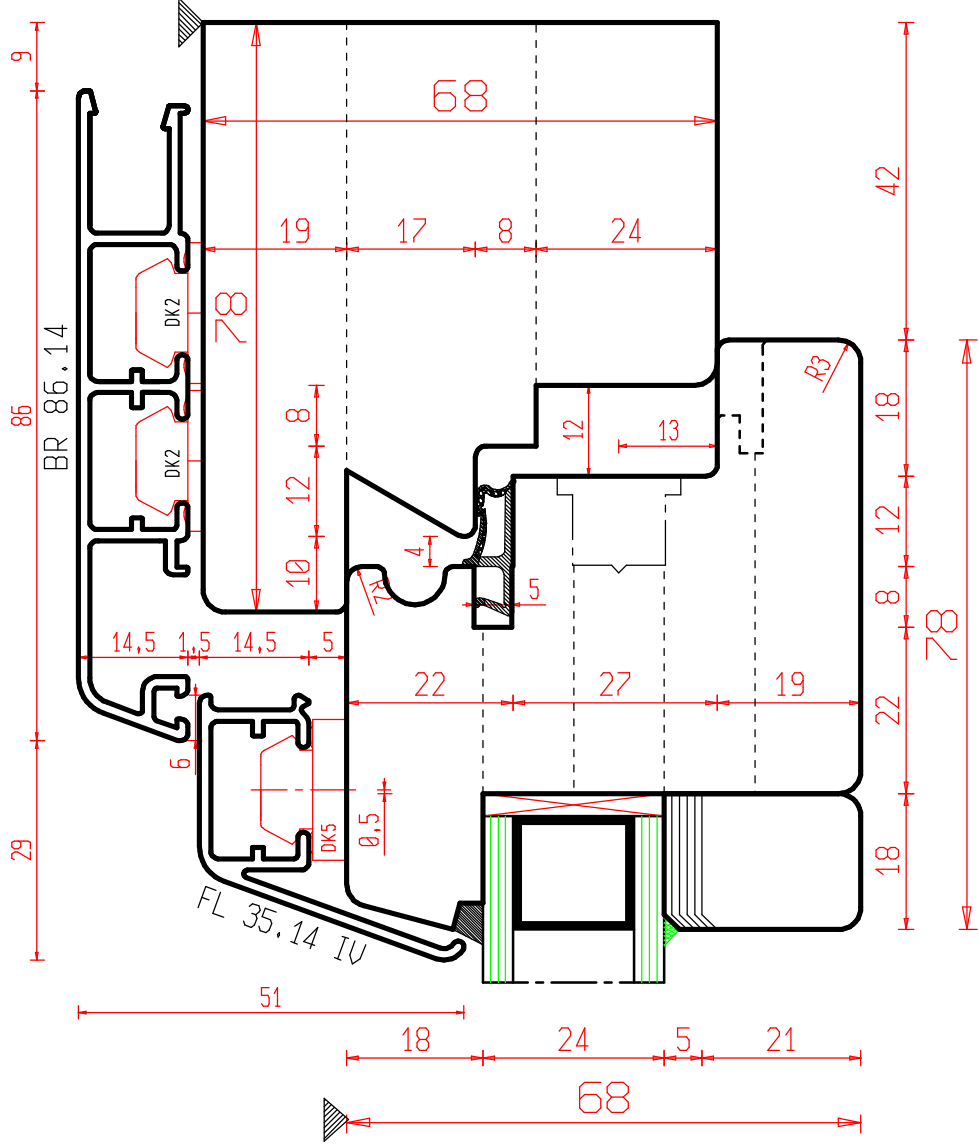

WINDOW Type Freumex 68mm - A.12mm - I.13mm

1 **freud.**

P.001\_SEZ\_A3U Offerta : 17000064  
 Scale: Customer  
 1:1

Date: 07/12/2017

**FREUD**

This drawing is the property of FREUD spa and must not be handed over to, copied or used by any third party without prior consent of FREUD spa

WINDOW Type Freumex 78mm - A.12mm - I.13mm

6

**freud.**

P\_006\_SEZ\_A3U  
Scale:  
1:1

Offerta : 17000064  
Customer

Date: 07/12/2017

**FREUD**

WINDOW Type Freumex 90mm - A.12mm - I.13mm

WINDOW Type Freumex 90mm - A.12mm - I.13mm

 **freud.**

P.008\_SEZ\_A3V Offerta : 17000064  
 Scale: Customer  
 1:1

Date: 07/12/2017

**FREUD**

This drawing is the property of FREUD spa and must not be handed over to, copied or used by any third party without prior consent of FREUD spa

WINDOW Type Freumex 90mm - A.12mm - I.13mm

P\_009\_SEZ\_A3V Offerta : 17000064 Date: 07/12/2017  
 Scale: 1:1 Customer  
**FREUD**

This drawing is the property of FREUD spa and must not be handed over to, copied or used by any third party without prior consent of FREUD spa