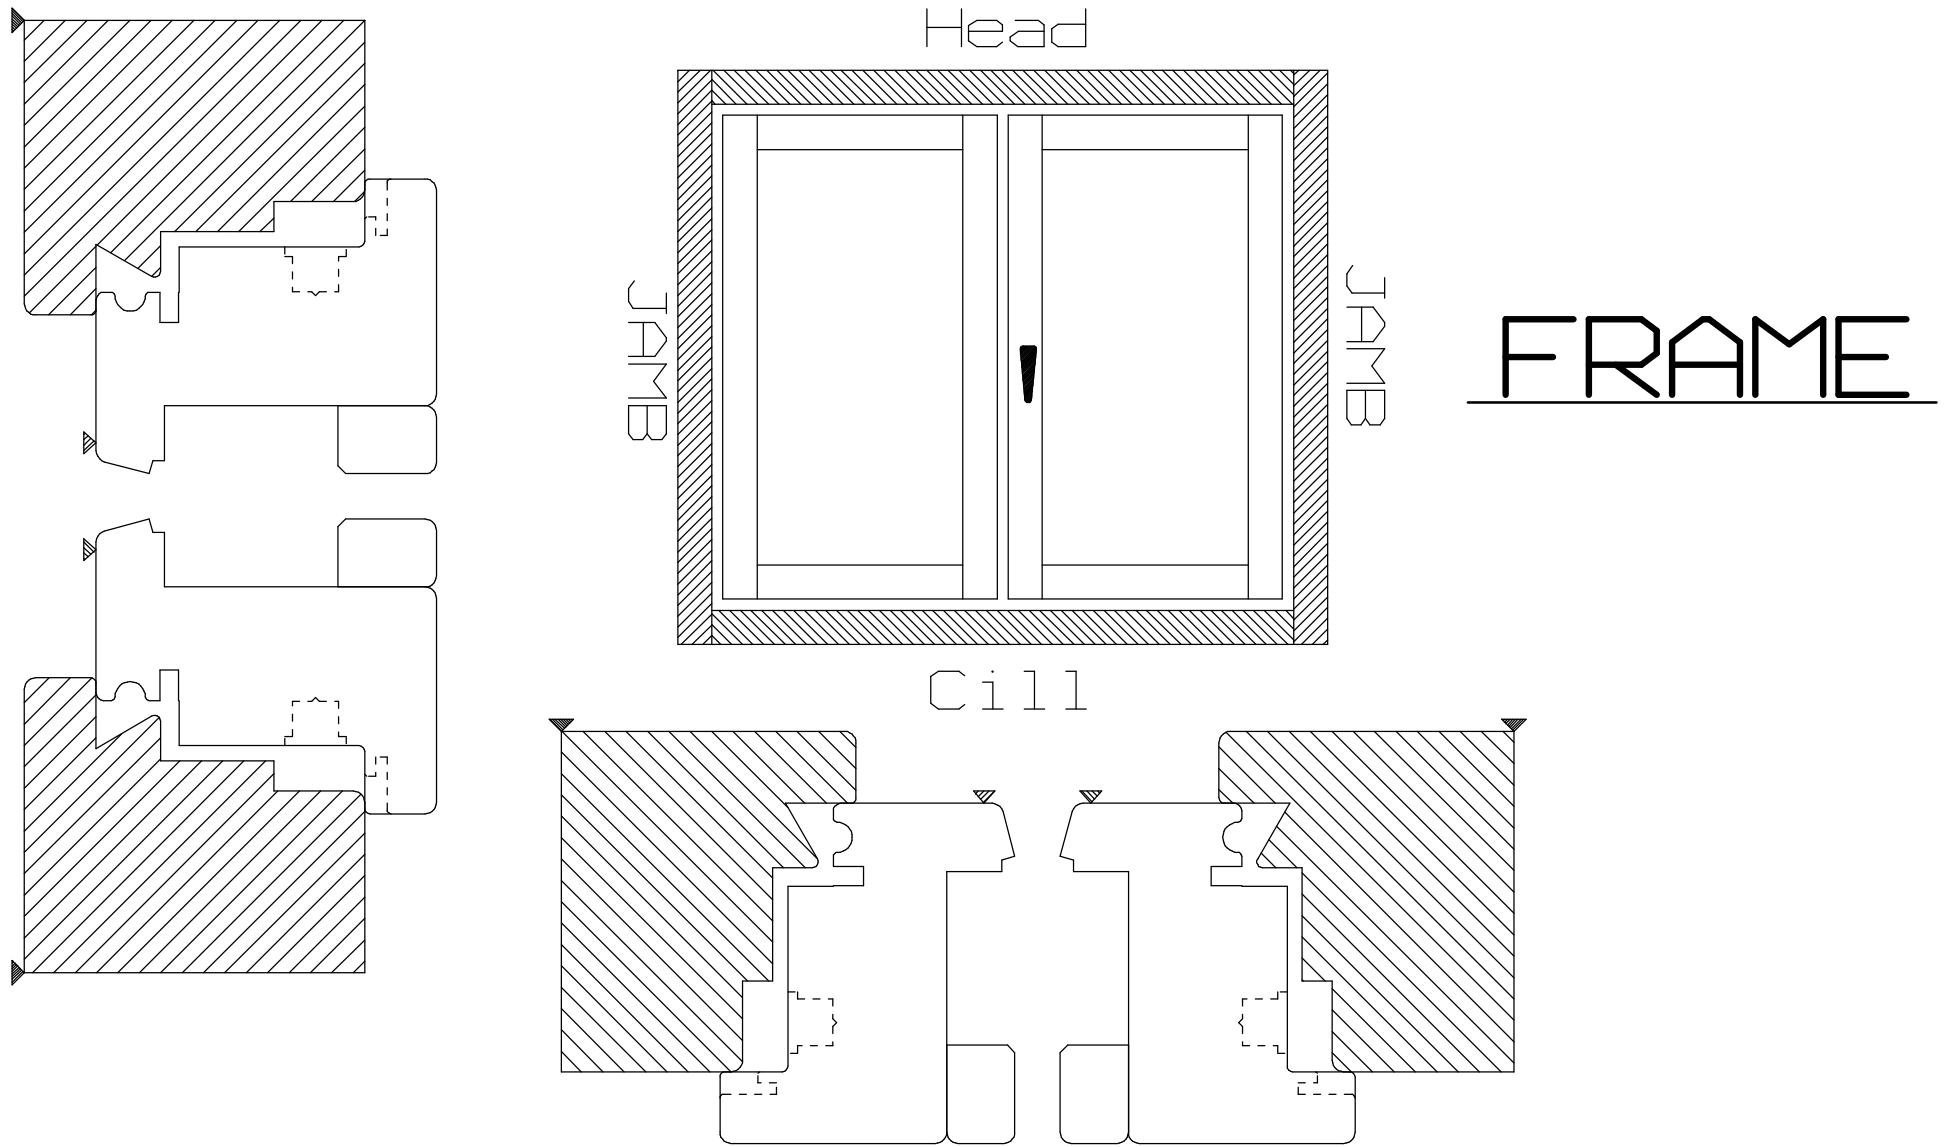

WINDOW Type Freumex 90mm - A.12mm - I.13mm

103B

freud.

P_103B_GRU_A3U
Scale:
1:1

Offerta : 17000064
Customer

Date: 07/12/2017

FREUD

This drawing is the property of FREUD spa and must not be handed over to, copied or used by any third party without prior consent of FREUD spa