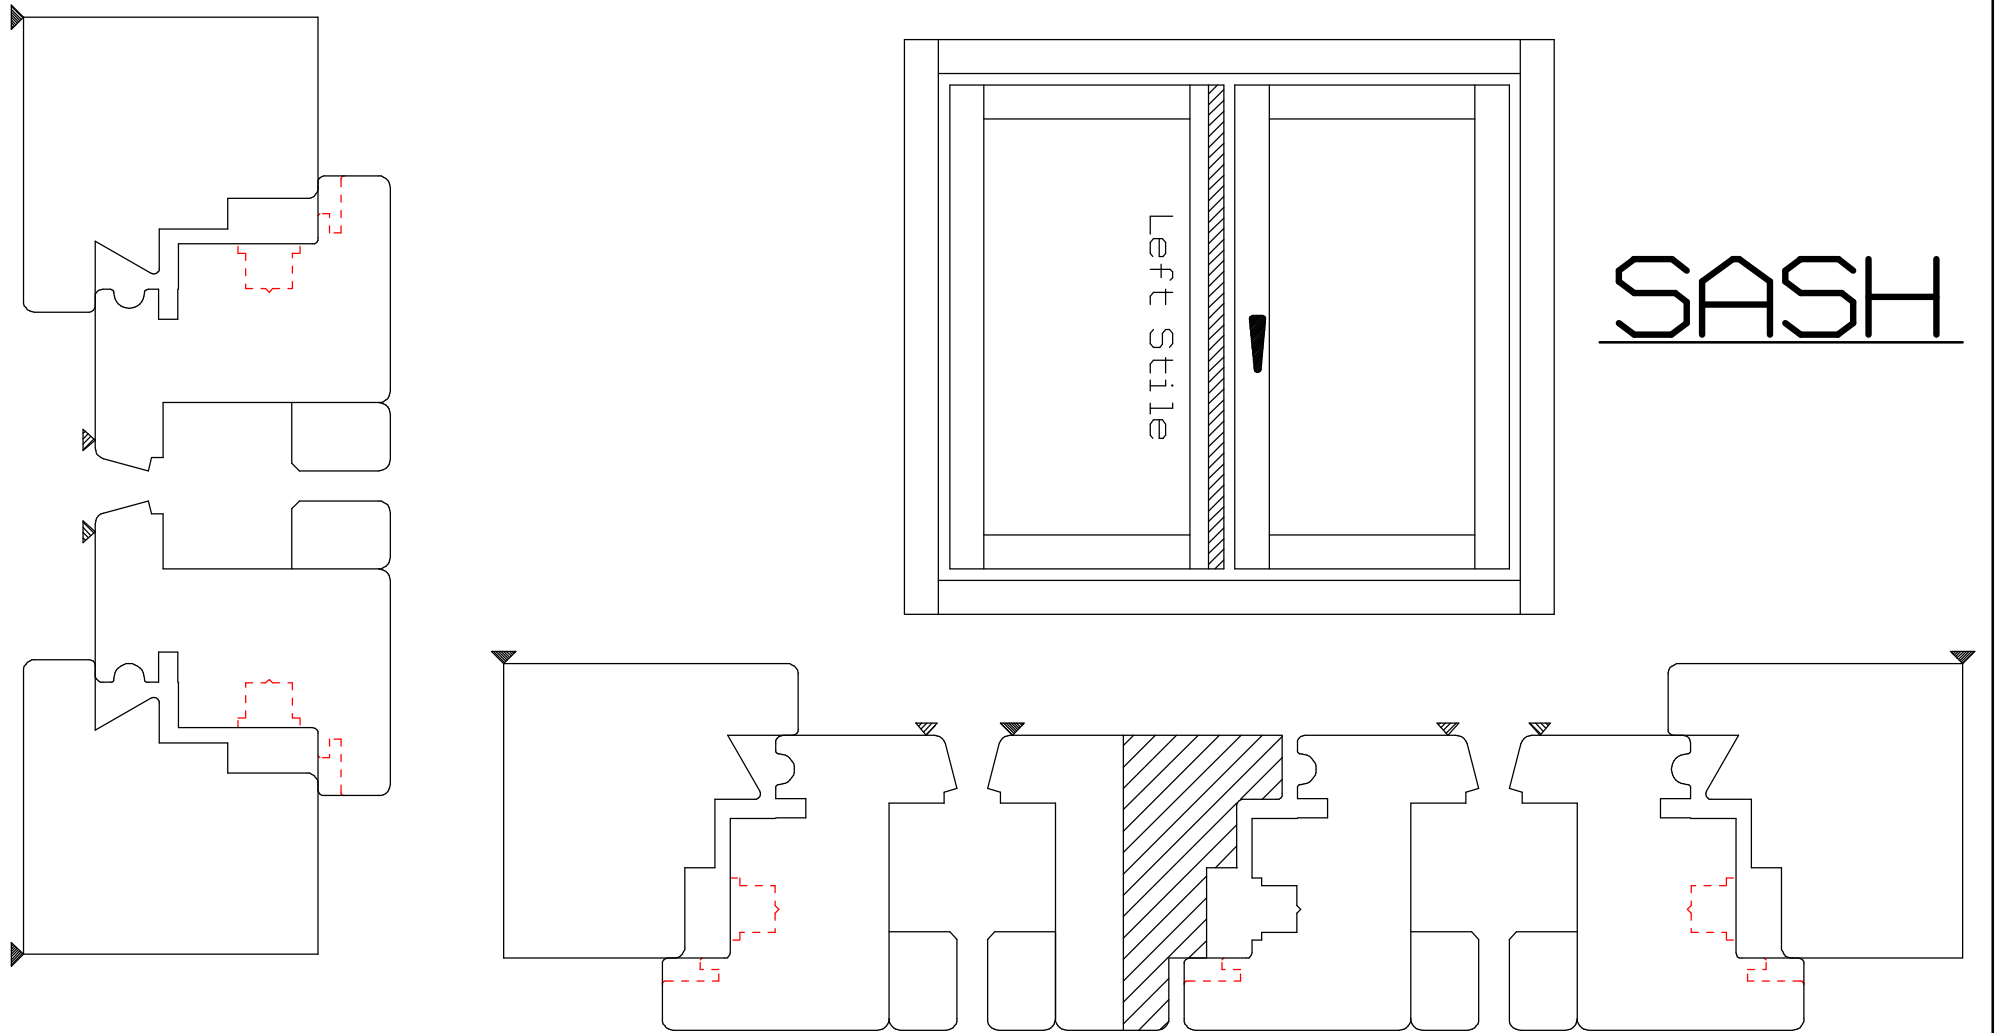

WINDOW Type Freumex 78mm - A.12mm - I.13mm

111A

freud.

P_111A_GRU_A3U

Scale:
1:1

Offerta : 17000064

Customer

Date: 07/12/2017

FREUD