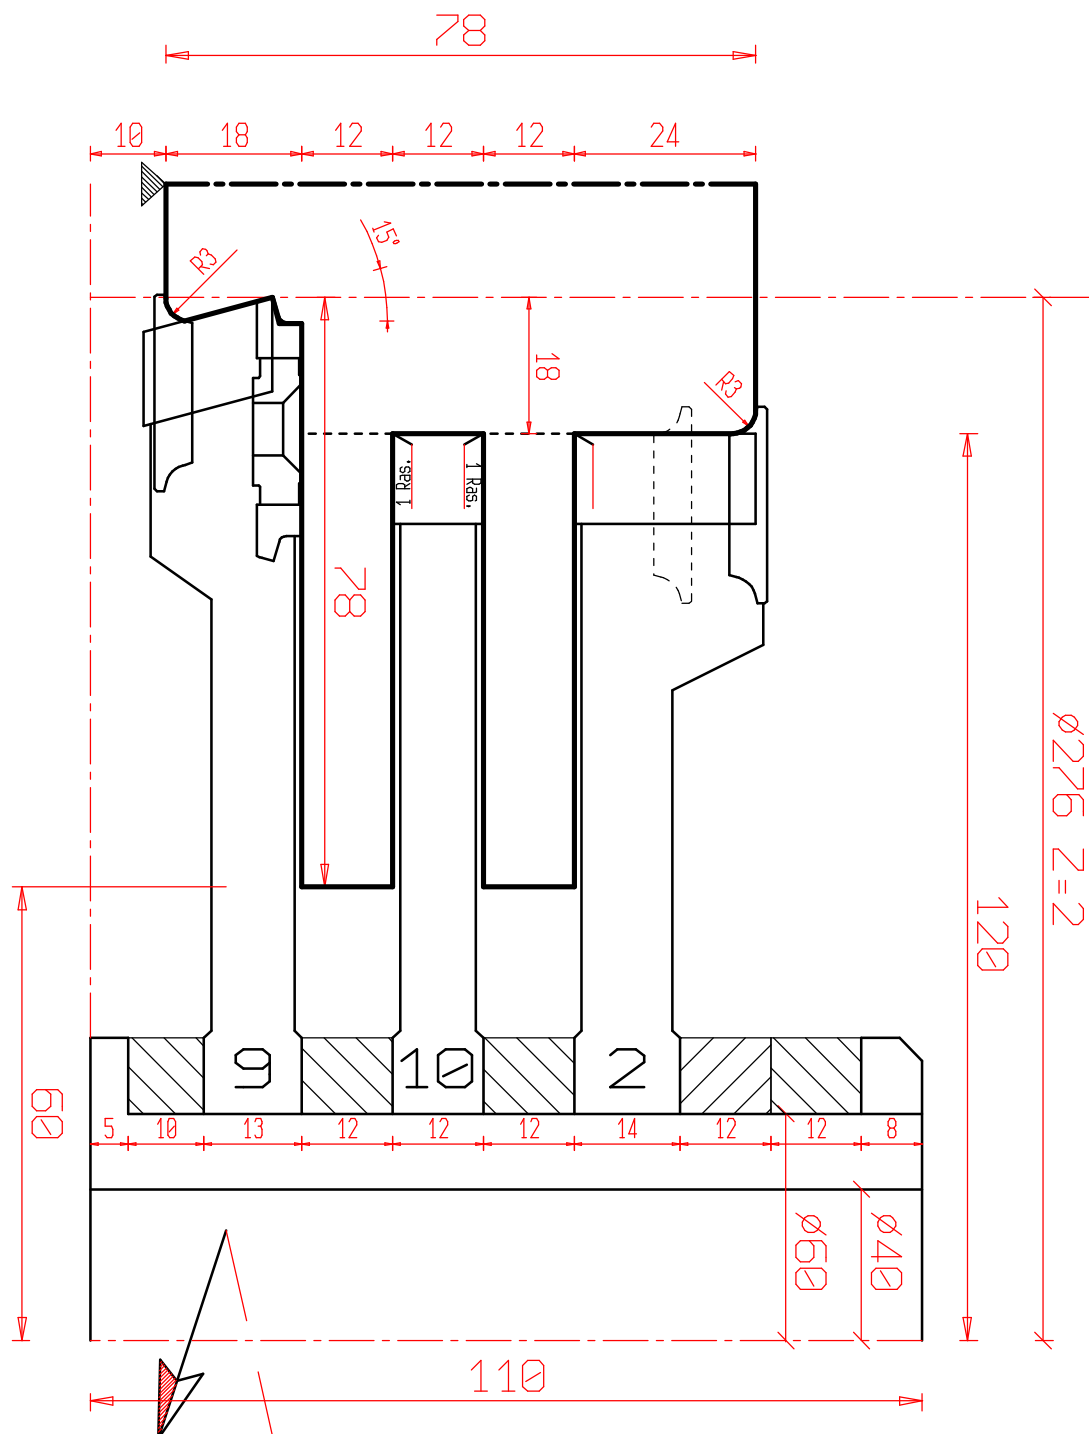

WINDOW Type Freumex 78mm - A.12mm - I.13mm

SASH

105A

freud.

P_105A_GRU_A3U

Scale:
1:1

Offerta : 17000064

Customer

Date: 07/12/2017

FREUD