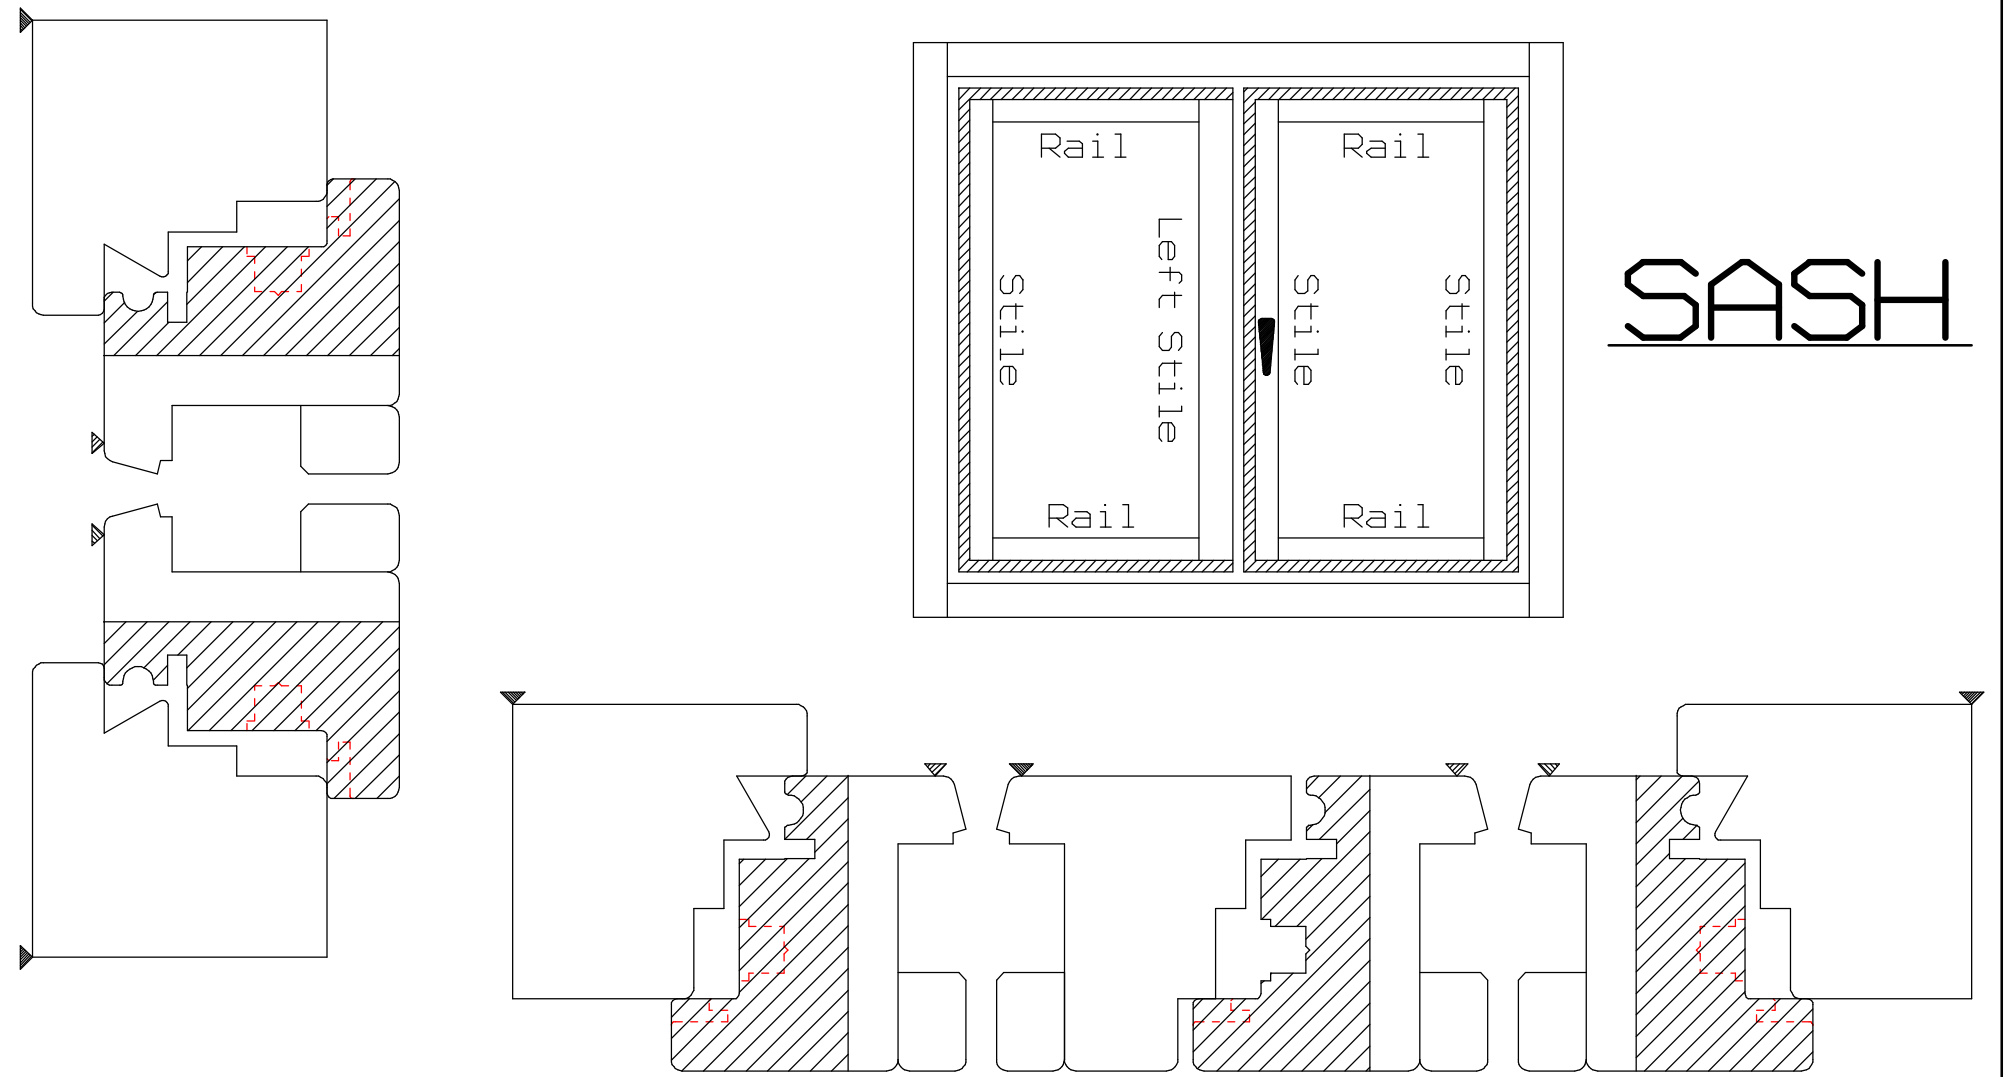

WINDOW Type Freumex 78mm - A.12mm - I.13mm

109A

freud.

P_109A_GRU_A3U

Scale:
1:1

Offerta : 17000064

Customer

Date: 07/12/2017

FREUD