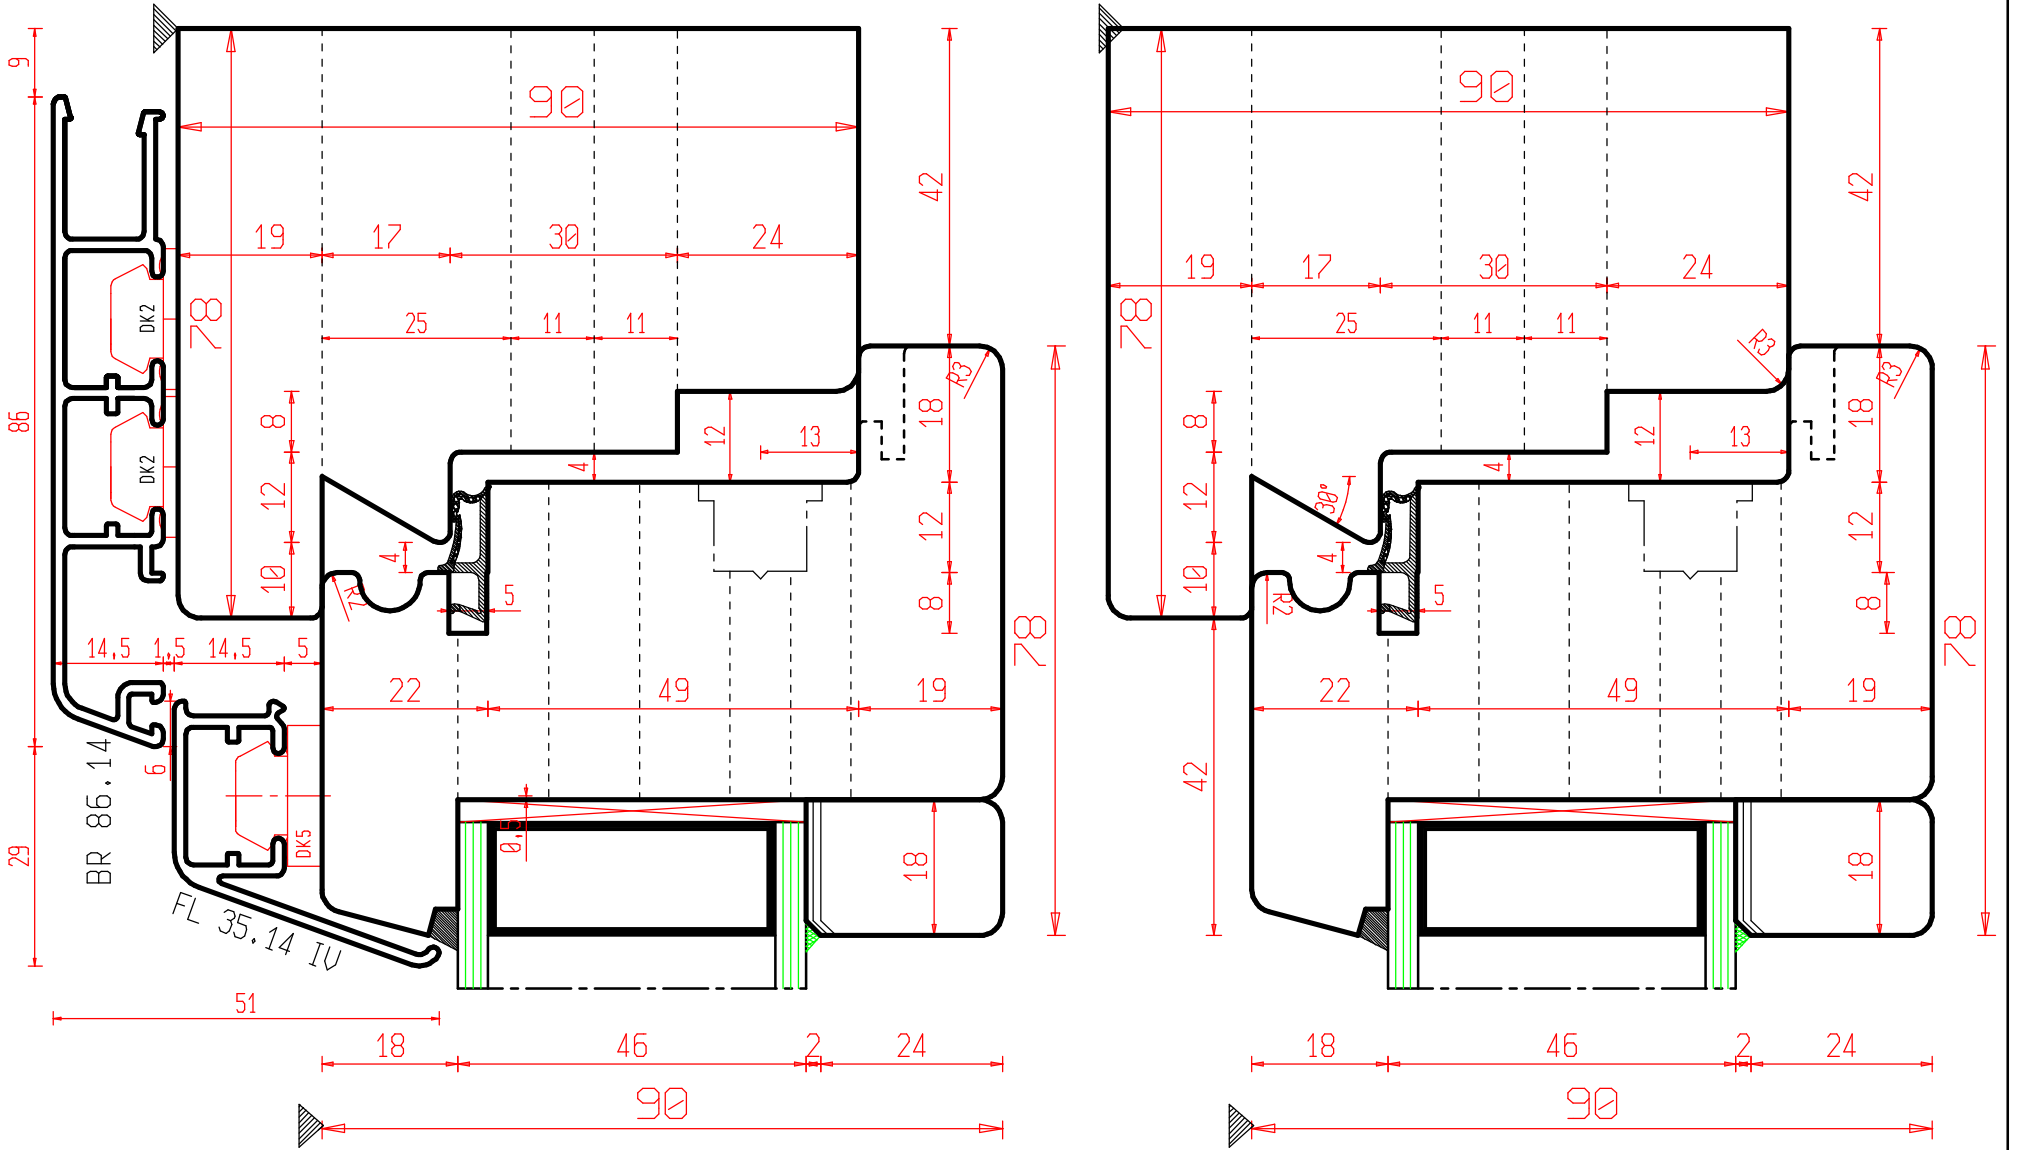

WINDOW Type Freumex 68mm - A.12mm - I.13mm

1 **freud.**

P.001\_SEZ\_A3U Offerta : 17000064  
 Scale: Customer  
 1:1

Date: 07/12/2017

**FREUD**

This drawing is the property of FREUD spa and must not be handed over to, copied or used by any third party without prior consent of FREUD spa

WINDOW Type Freumex 78mm - A.12mm - I.13mm

6

**freud.**

P\_006\_SEZ\_A3U  
Scale:  
1:1

Offerta : 17000064  
Customer

Date: 07/12/2017

**FREUD**

WINDOW Type Freumex 90mm - A.12mm - I.13mm

WINDOW Type Freumex 90mm - A.12mm - I.13mm

 **freud.**

P.008\_SEZ\_A3V Offerta : 17000064  
 Scale: Customer  
 1:1

Date: 07/12/2017

**FREUD**

This drawing is the property of FREUD spa and must not be handed over to, copied or used by any third party without prior consent of FREUD spa

WINDOW Type Freumex 90mm - A.12mm - I.13mm

P\_009\_SEZ\_A3V Offerta : 17000064 Date: 07/12/2017  
 Scale: 1:1 Customer  
**FREUD**

This drawing is the property of FREUD spa and must not be handed over to, copied or used by any third party without prior consent of FREUD spa