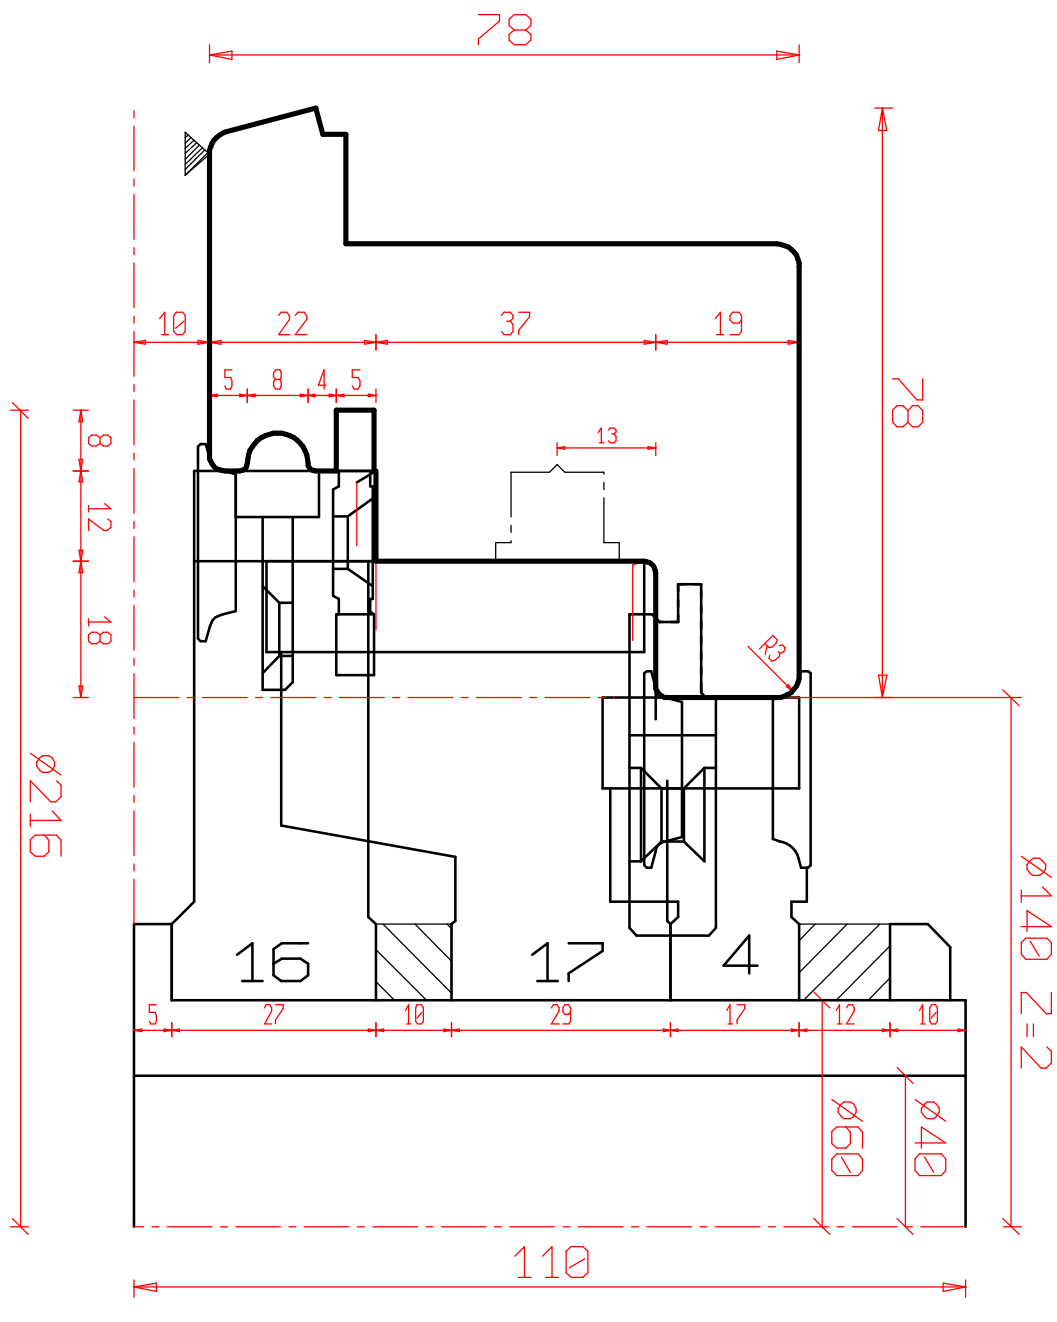

WINDOW Type Freumex 78mm - A.12mm - I.13mm

109A

freud.

P_109A_GRU_A3U

Scale:
1:1

Offerta : 17000064

Customer

Date: 07/12/2017

FREUD