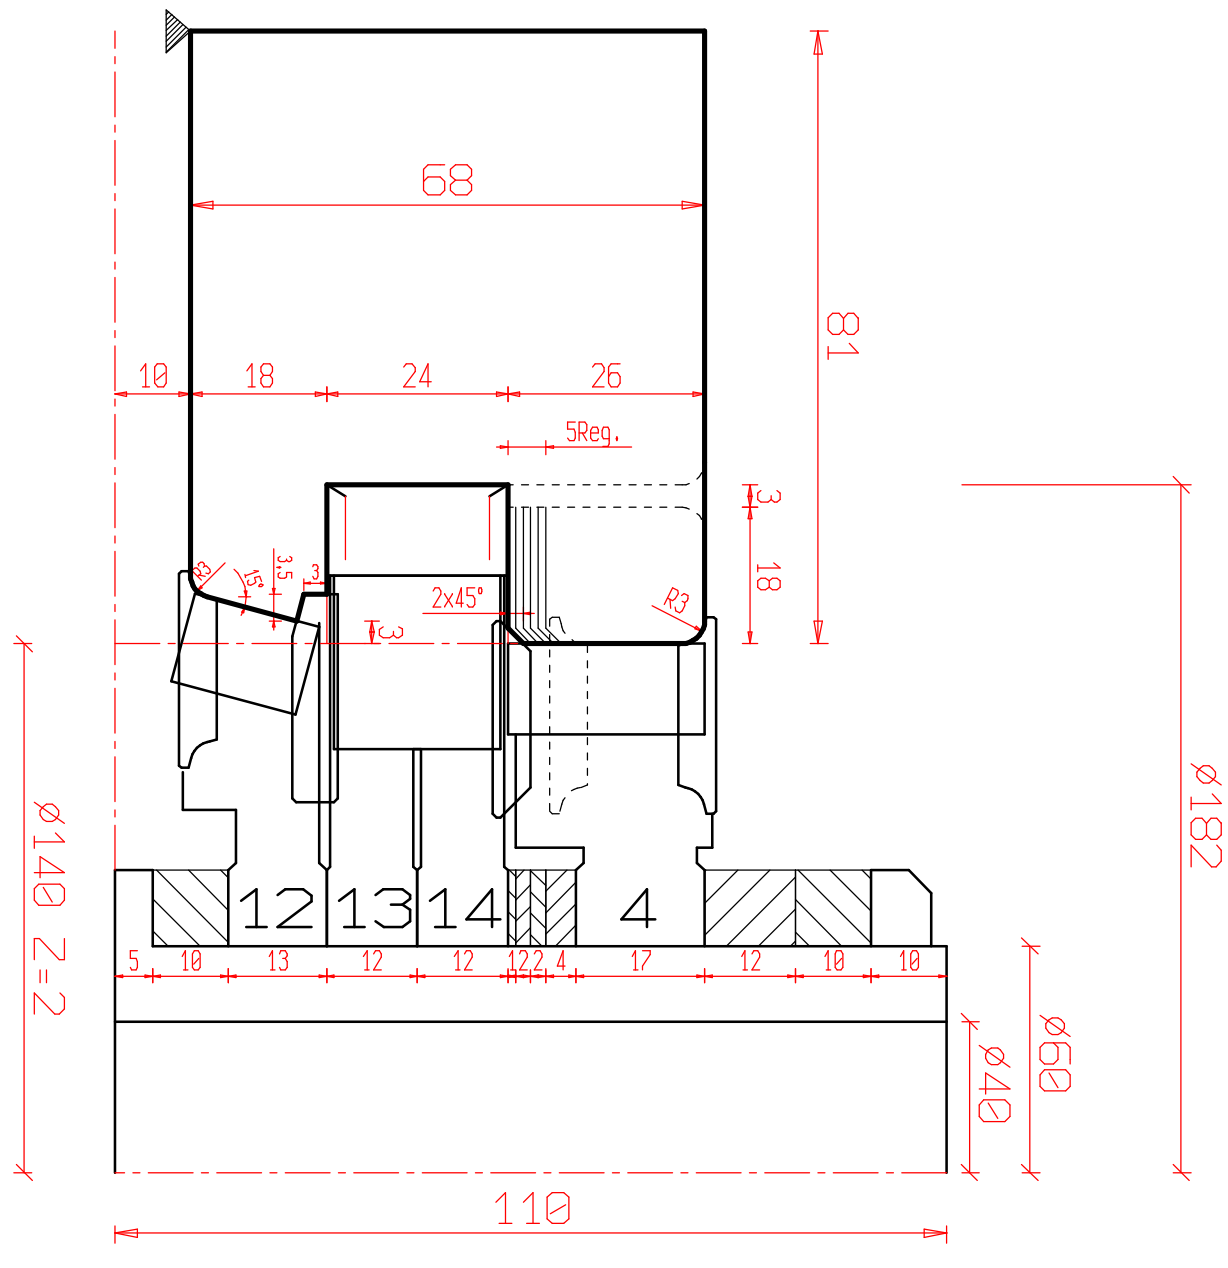

WINDOW Type Freumex 68mm - A.12mm - I.13mm

107

freud.

P_107_GRU_A3V

Scale:
1:1

Offerta : 17000064

Customer

Date: 07/12/2017

FREUD