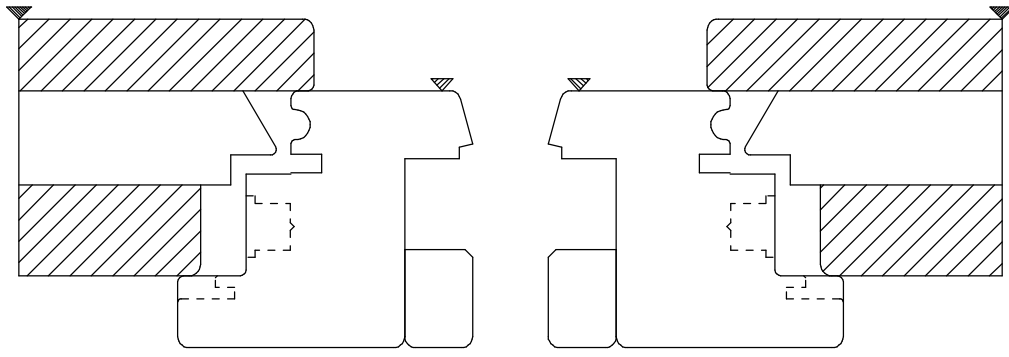

WINDOW Type Freumex 68mm - A.12mm - I.13mm

FRAME

101 **freud.**

P_101_GRU_A3V Offerta : 17000064
Scale: Customer
1:1

Date: 07/12/2017

FREUD

This drawing is the property of FREUD spa and must not be handed over to, copied or used by any third party without prior consent of FREUD spa