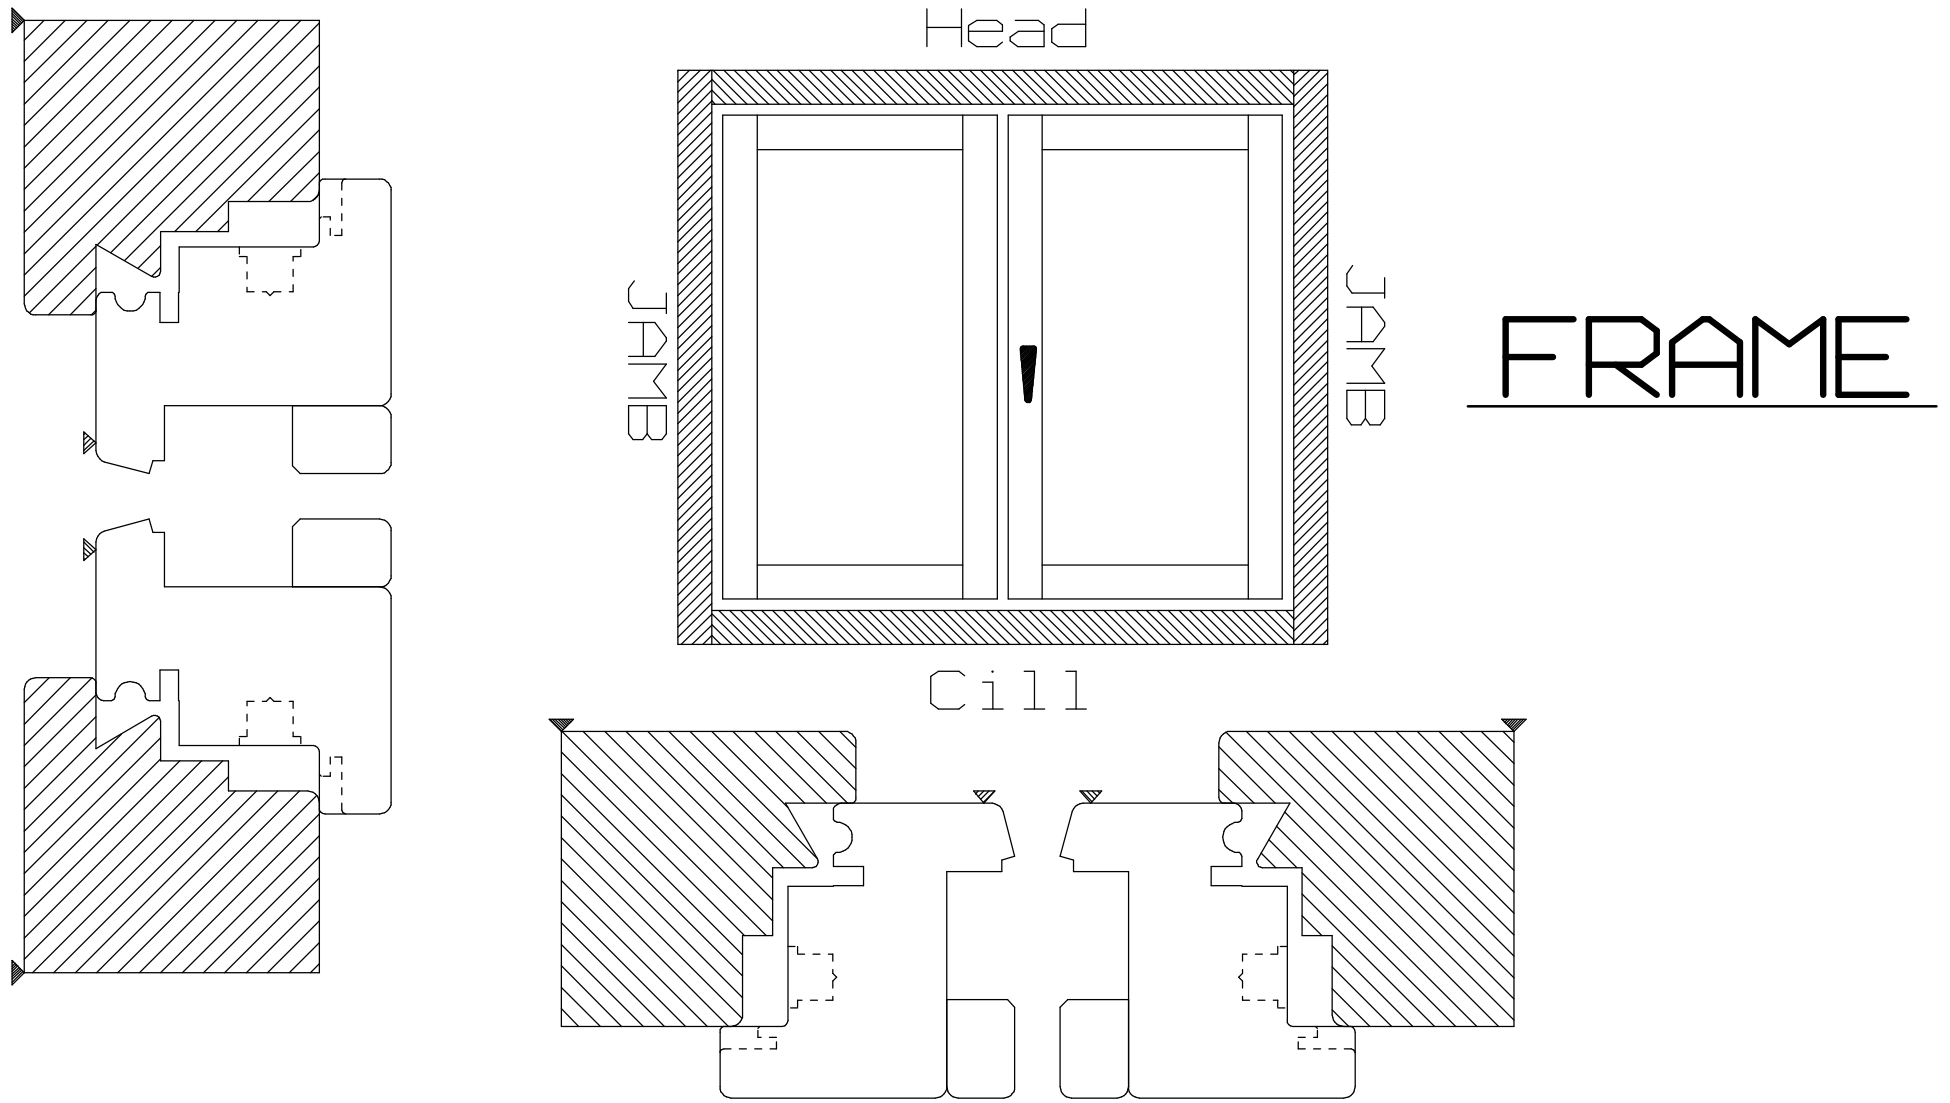

# WINDOW Type Freumex 78mm - A.12mm - I.13mm

This drawing is the property of FREUD spa and must not be handed over to, copied or used by any third party without prior consent of FREUD spa

103A

**freud.**