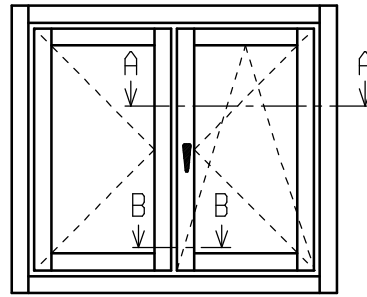

WINDOW Type Freumex 78mm - A.12mm - I.13mm

6

freud.

P_006_SEZ_A3U
Scale:
1:1

Offerta : 17000064
Customer

Date: 07/12/2017

FREUD