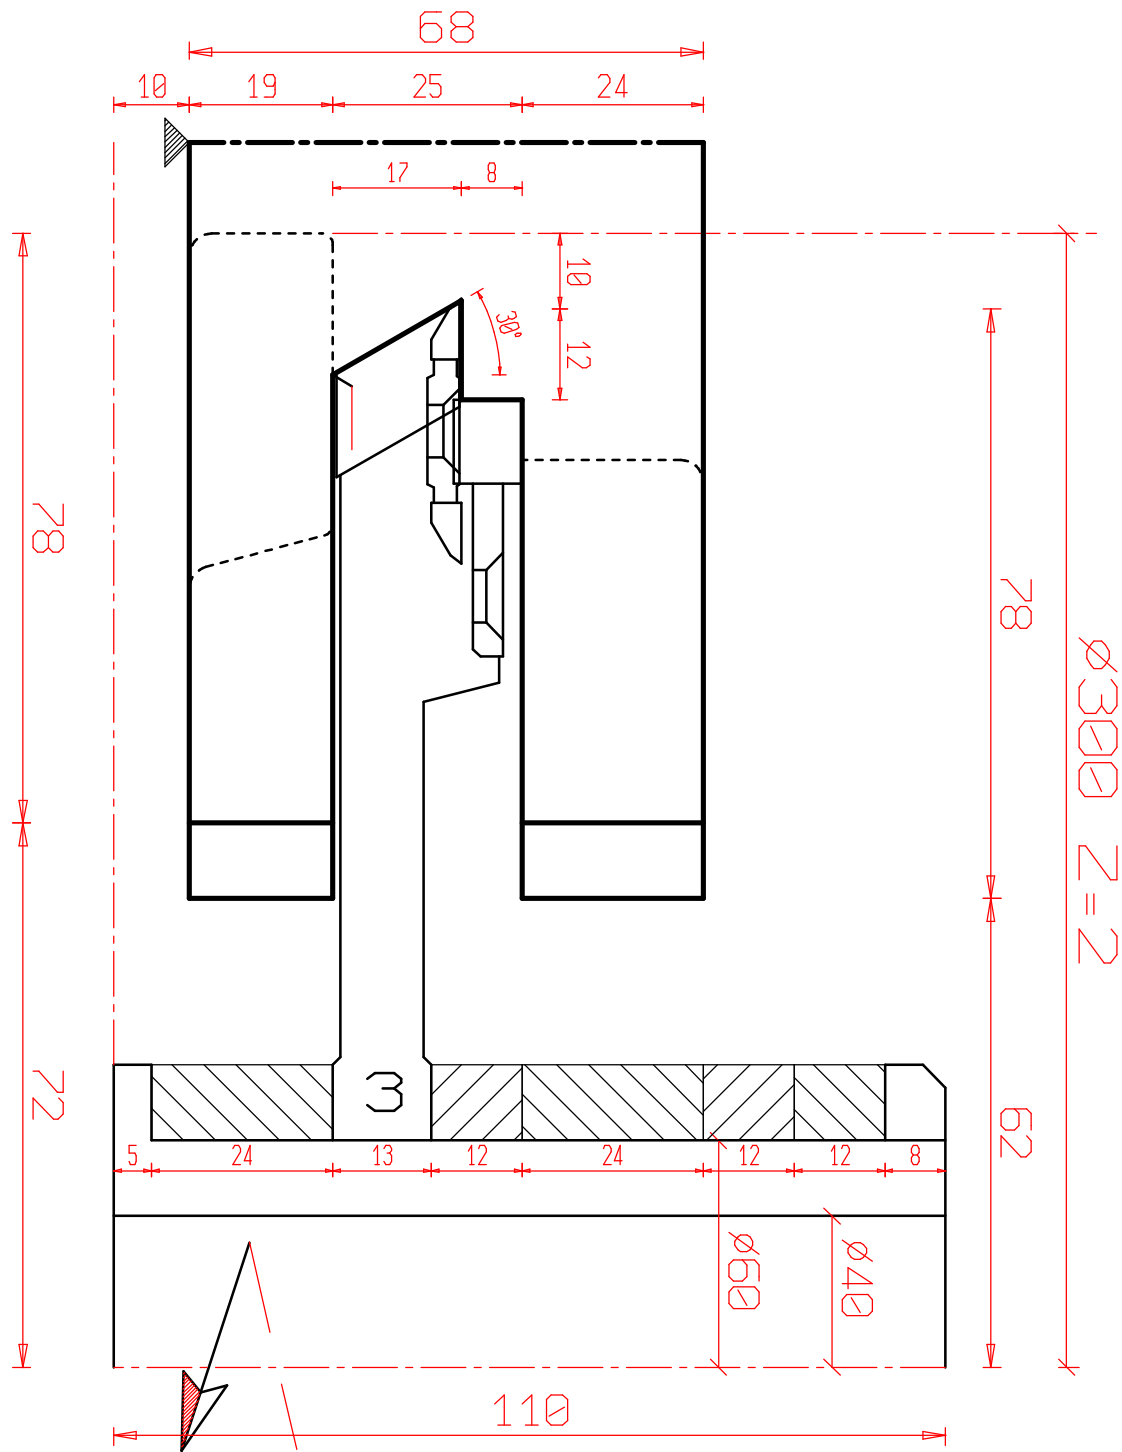

WINDOW Type Freumex 68mm - A.12mm - I.13mm

FRAME

102

freud.

P_102_GRU_A3V
Scale:
1:1

Offerta : 17000064
Customer

Date: 07/12/2017

FREUD