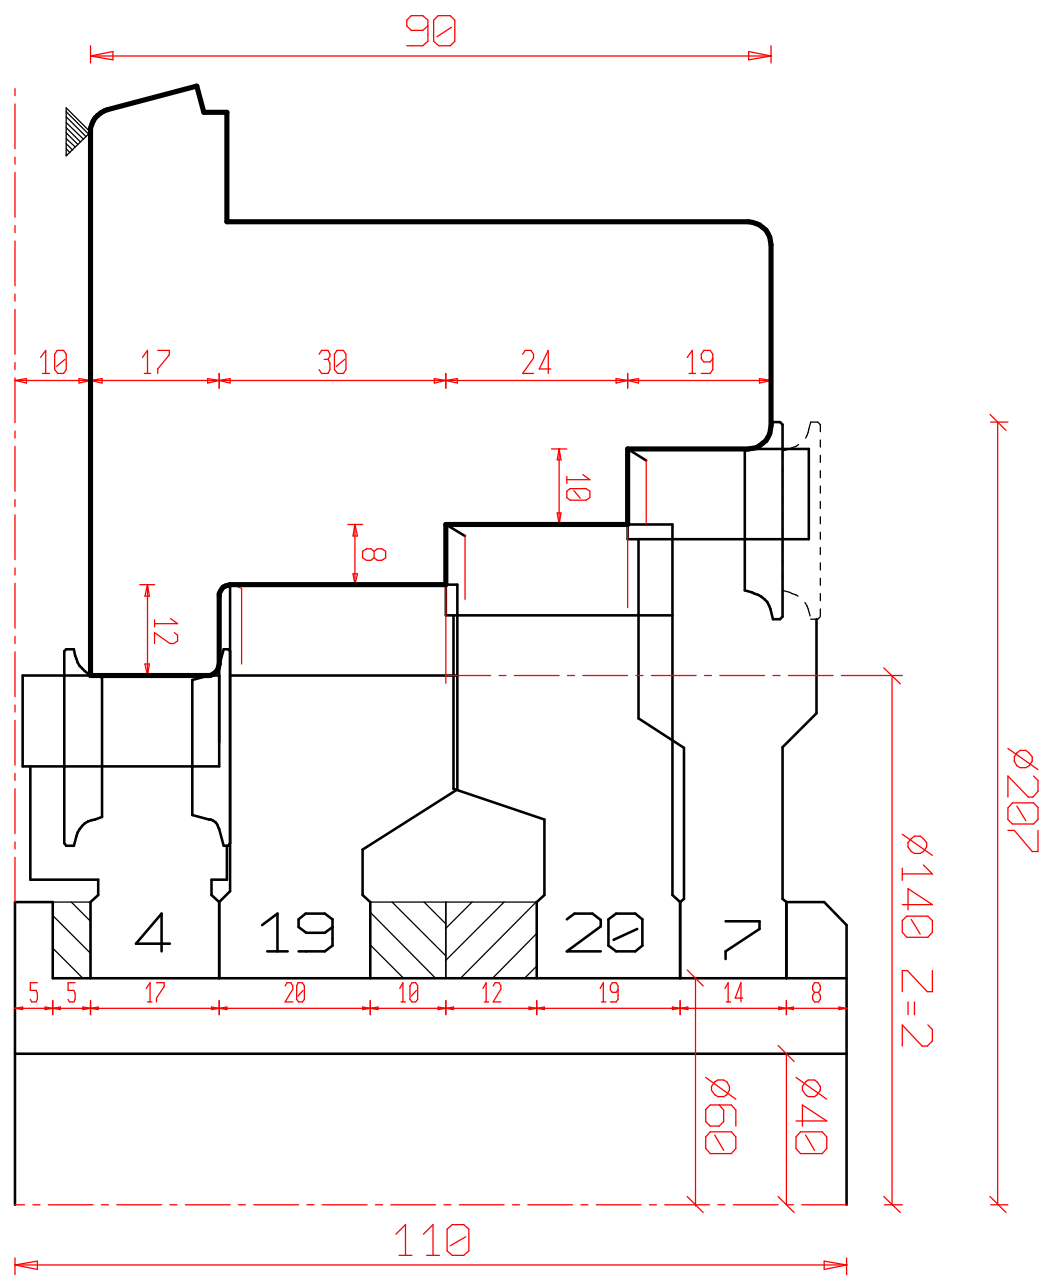

WINDOW Type Freumex 90mm - A.12mm - I.13mm

111B

freud.

P_111B_GRU_A3U

Scale:
1:1

Offerta : 17000064

Customer

Date: 07/12/2017

FREUD