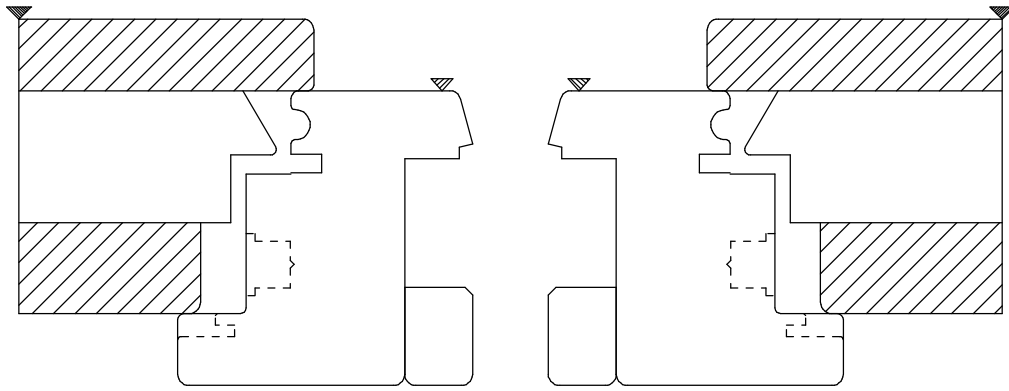

WINDOW Type Freumex 78mm - A.12mm - I.13mm

FRAME

This drawing is the property of FREUD spa and must not be handed over to, copied or used by any third party without prior consent of FREUD spa

101A

freud.

P_101A_GRU_A3U
Scale:
1:1

Offerta : 17000064
Customer

Date: 07/12/2017

FREUD