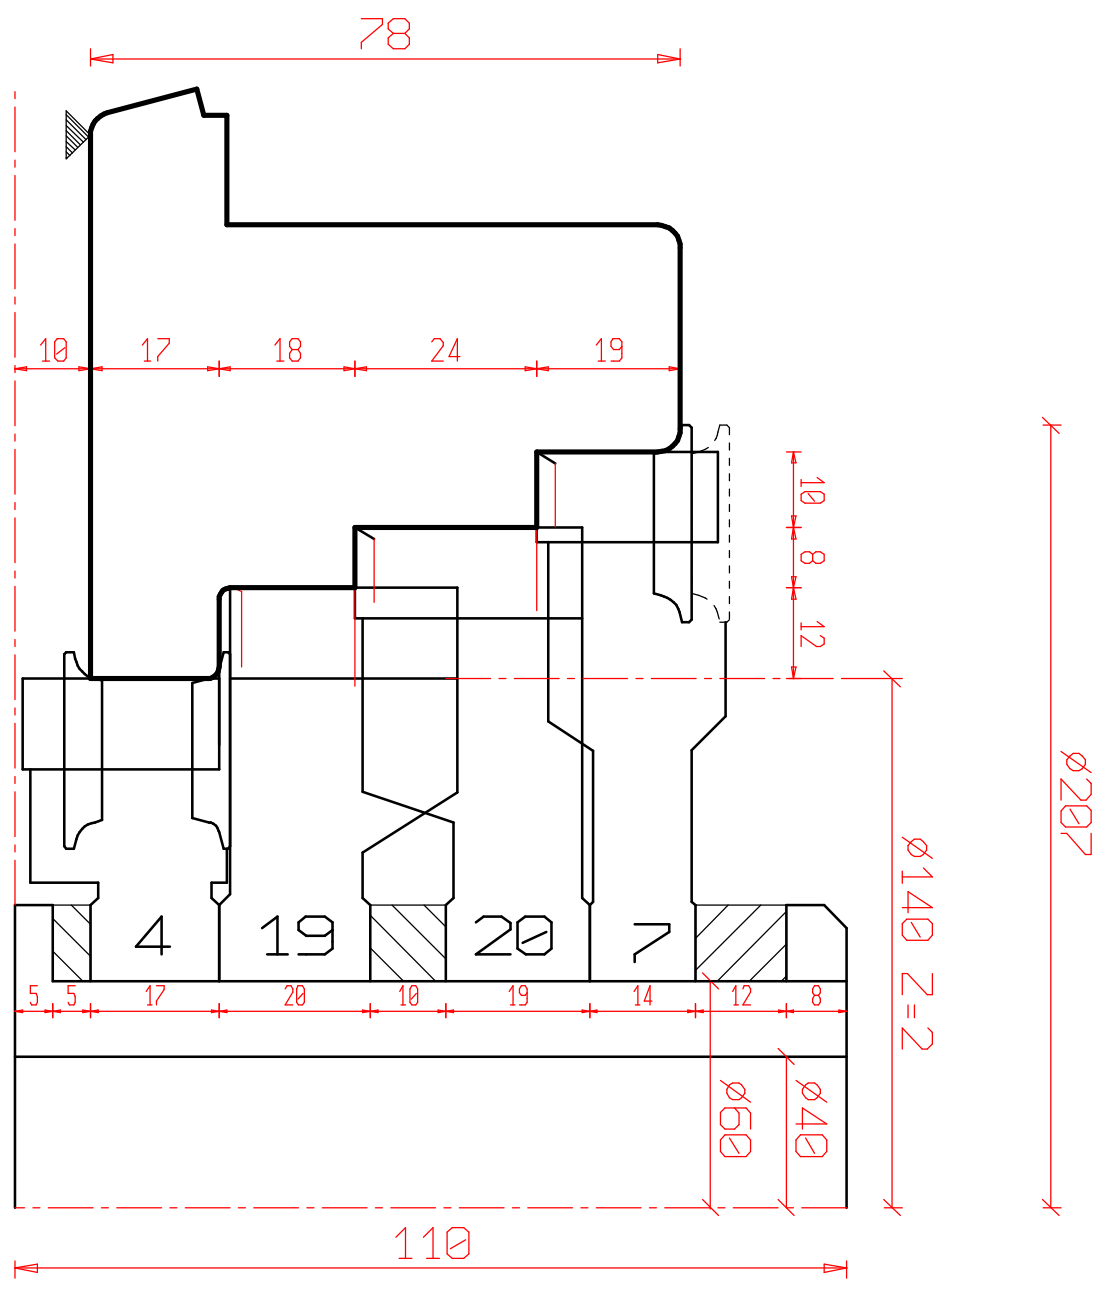

WINDOW Type Freumex 78mm - A.12mm - I.13mm

111A

freud.

P_111A_GRU_A3U

Scale:
1:1

Offerta : 17000064

Customer

Date: 07/12/2017

FREUD