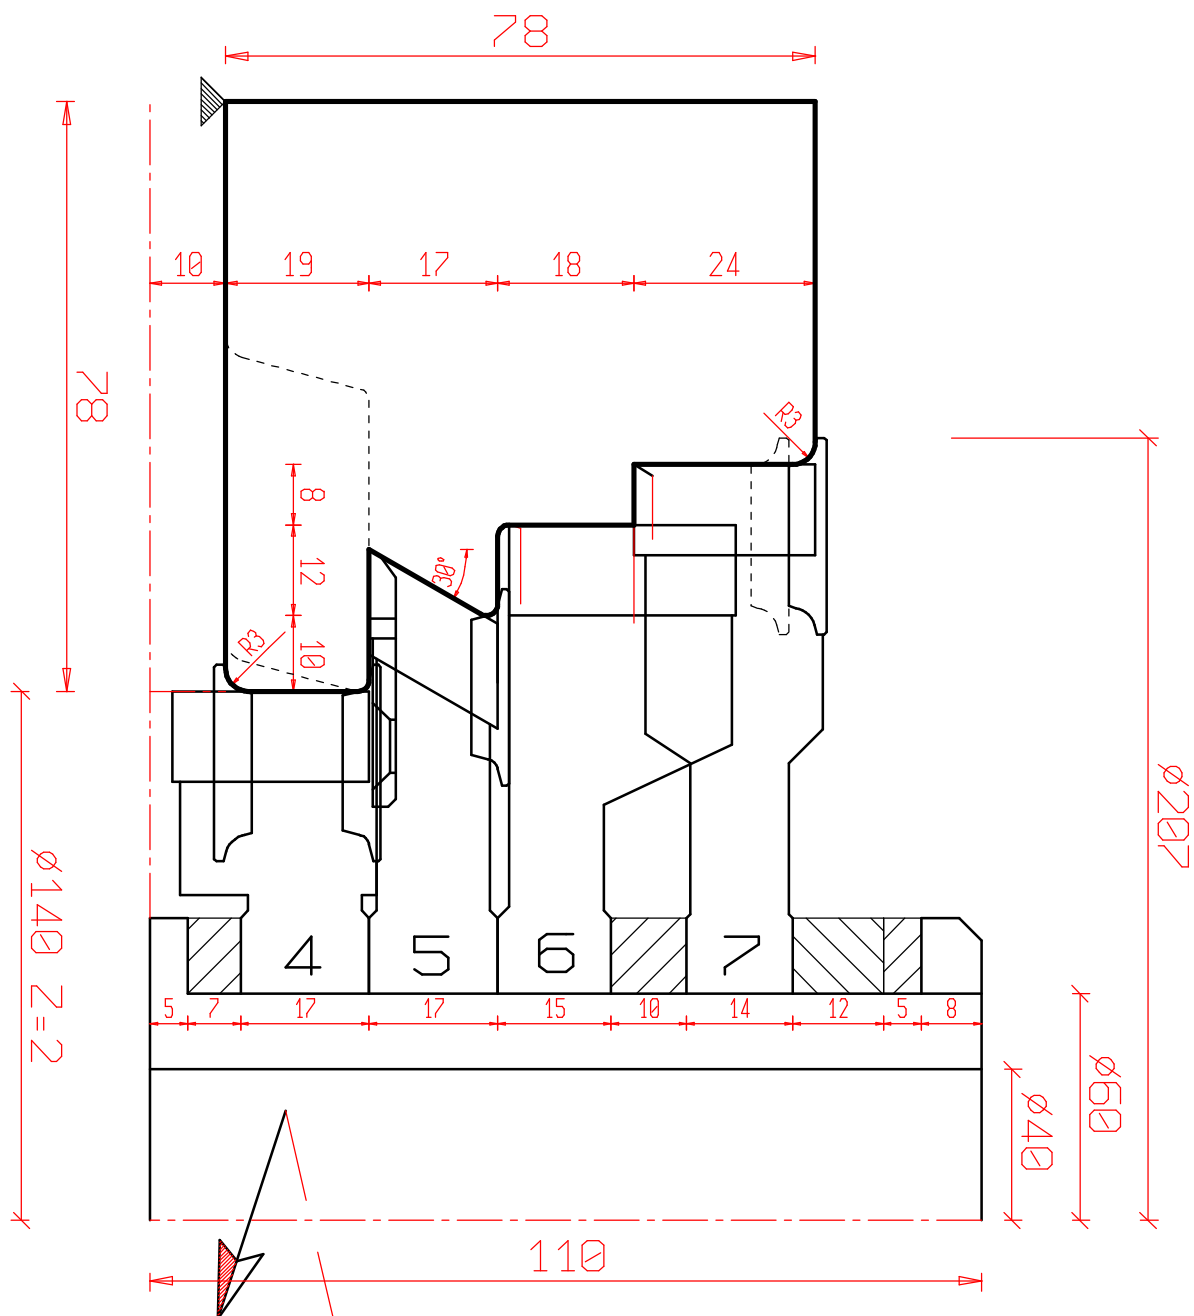

WINDOW Type Freumex 78mm - A.12mm - I.13mm

This drawing is the property of FREUD spa and must not be handed over to, copied or used by any third party without prior consent of FREUD spa

103A

freud.

P_103A_GRU_A3U
Scale:
1:1

Offerta : 17000064
Customer

Date: 07/12/2017

FREUD