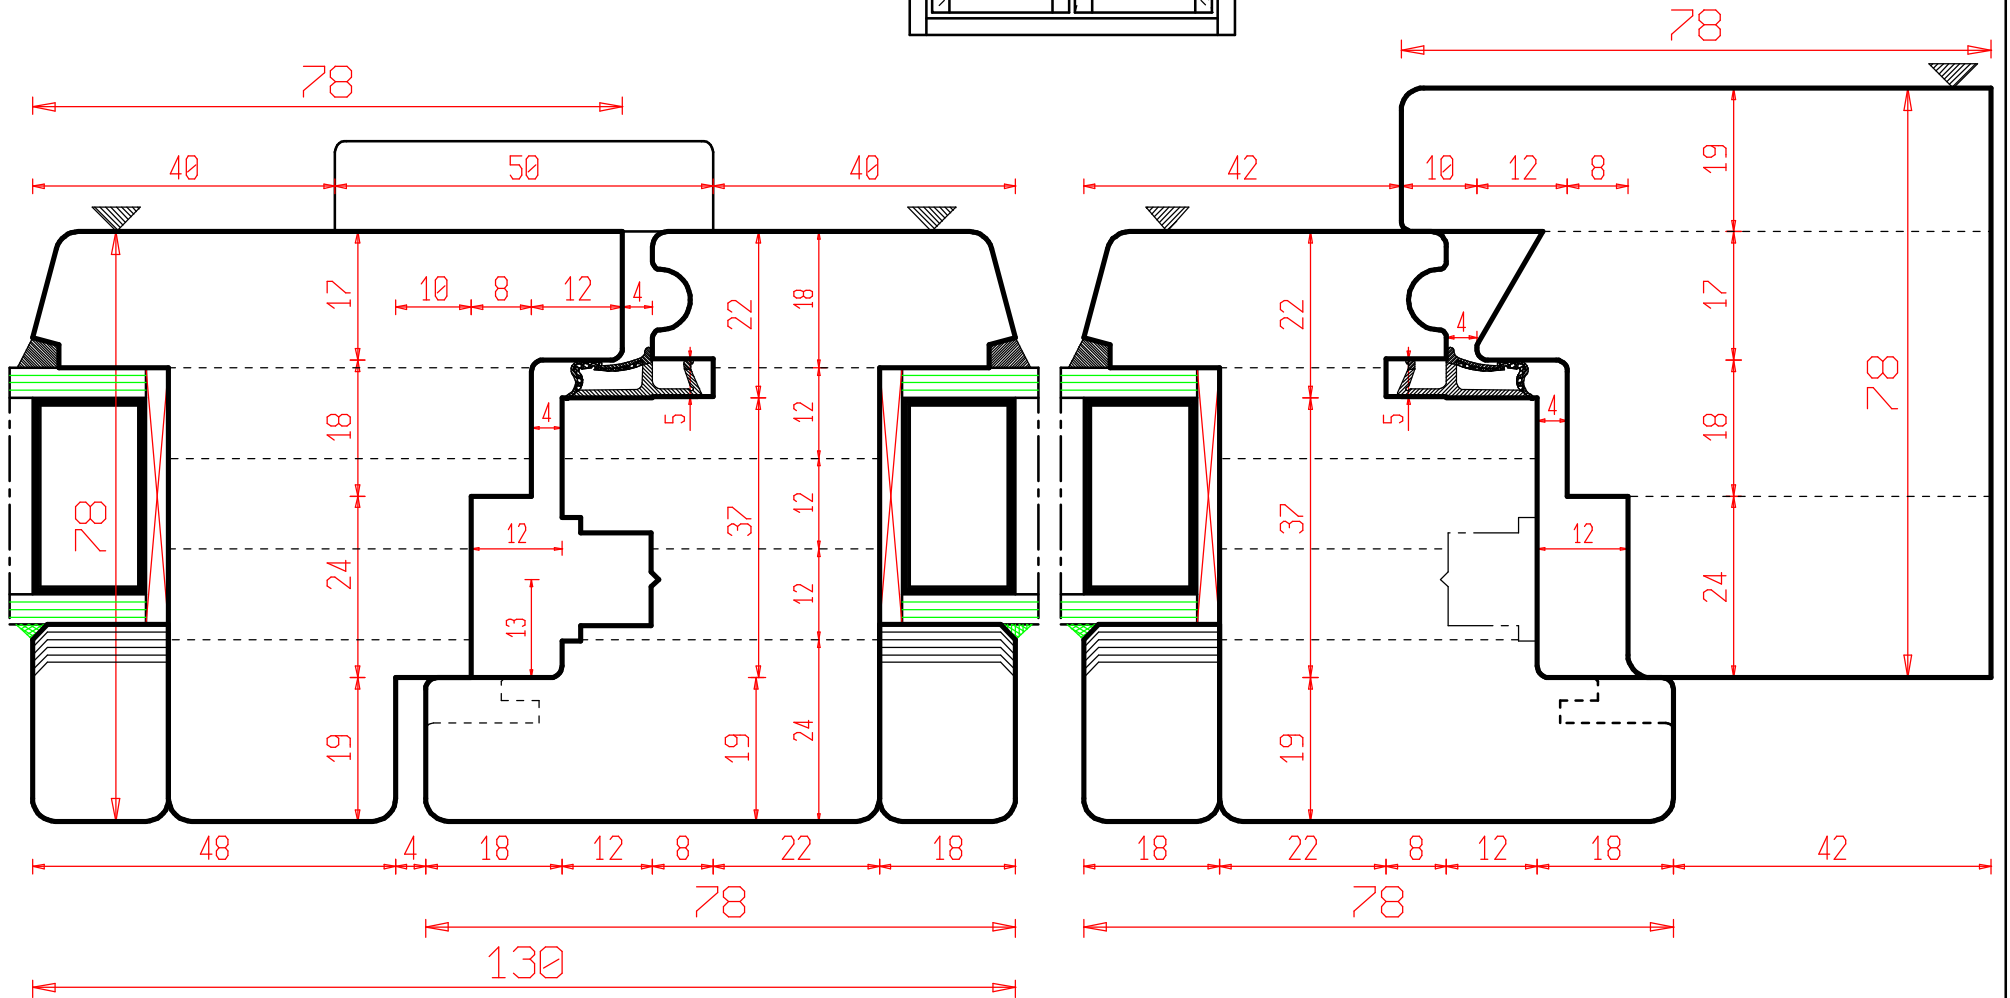

WINDOW Type Freumex 78mm - A.12mm - I.13mm

6

freud.

P_006_SEZ_A3U
Scale:
1:1

Offerta : 17000064
Customer

Date: 07/12/2017

FREUD