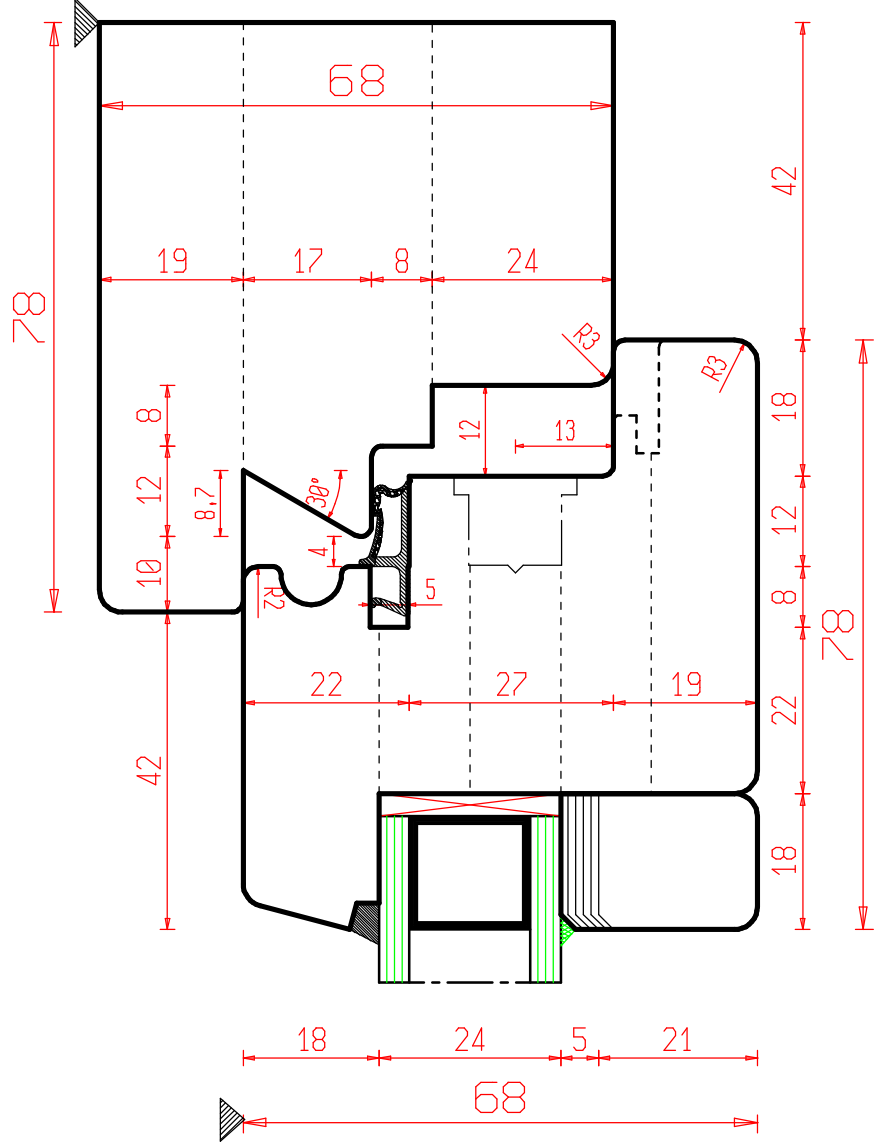

WINDOW Type Freumex 68mm - A.12mm - I.13mm

1 **freud.**

P.001\_SEZ\_A3U Offerta : 17000064  
 Scale: Customer  
 1:1

Date: 07/12/2017

**FREUD**

This drawing is the property of FREUD spa and must not be handed over to, copied or used by any third party without prior consent of FREUD spa

WINDOW Type Freumex 78mm - A.12mm - I.13mm

6

**freud.**

P\_006\_SEZ\_A3U  
Scale:  
1:1

Offerta : 17000064  
Customer

Date: 07/12/2017

**FREUD**

WINDOW Type Freumex 90mm - A.12mm - I.13mm

WINDOW Type Freumex 90mm - A.12mm - I.13mm

 **freud.**

P.008\_SEZ\_A3V Offerta : 17000064  
 Scale: Customer  
 1:1

Date: 07/12/2017

**FREUD**

This drawing is the property of FREUD spa and must not be handed over to, copied or used by any third party without prior consent of FREUD spa

WINDOW Type Freumex 90mm - A.12mm - I.13mm

P\_009\_SEZ\_A3V Offerta : 17000064 Date: 07/12/2017  
 Scale: 1:1 Customer  
**FREUD**

This drawing is the property of FREUD spa and must not be handed over to, copied or used by any third party without prior consent of FREUD spa