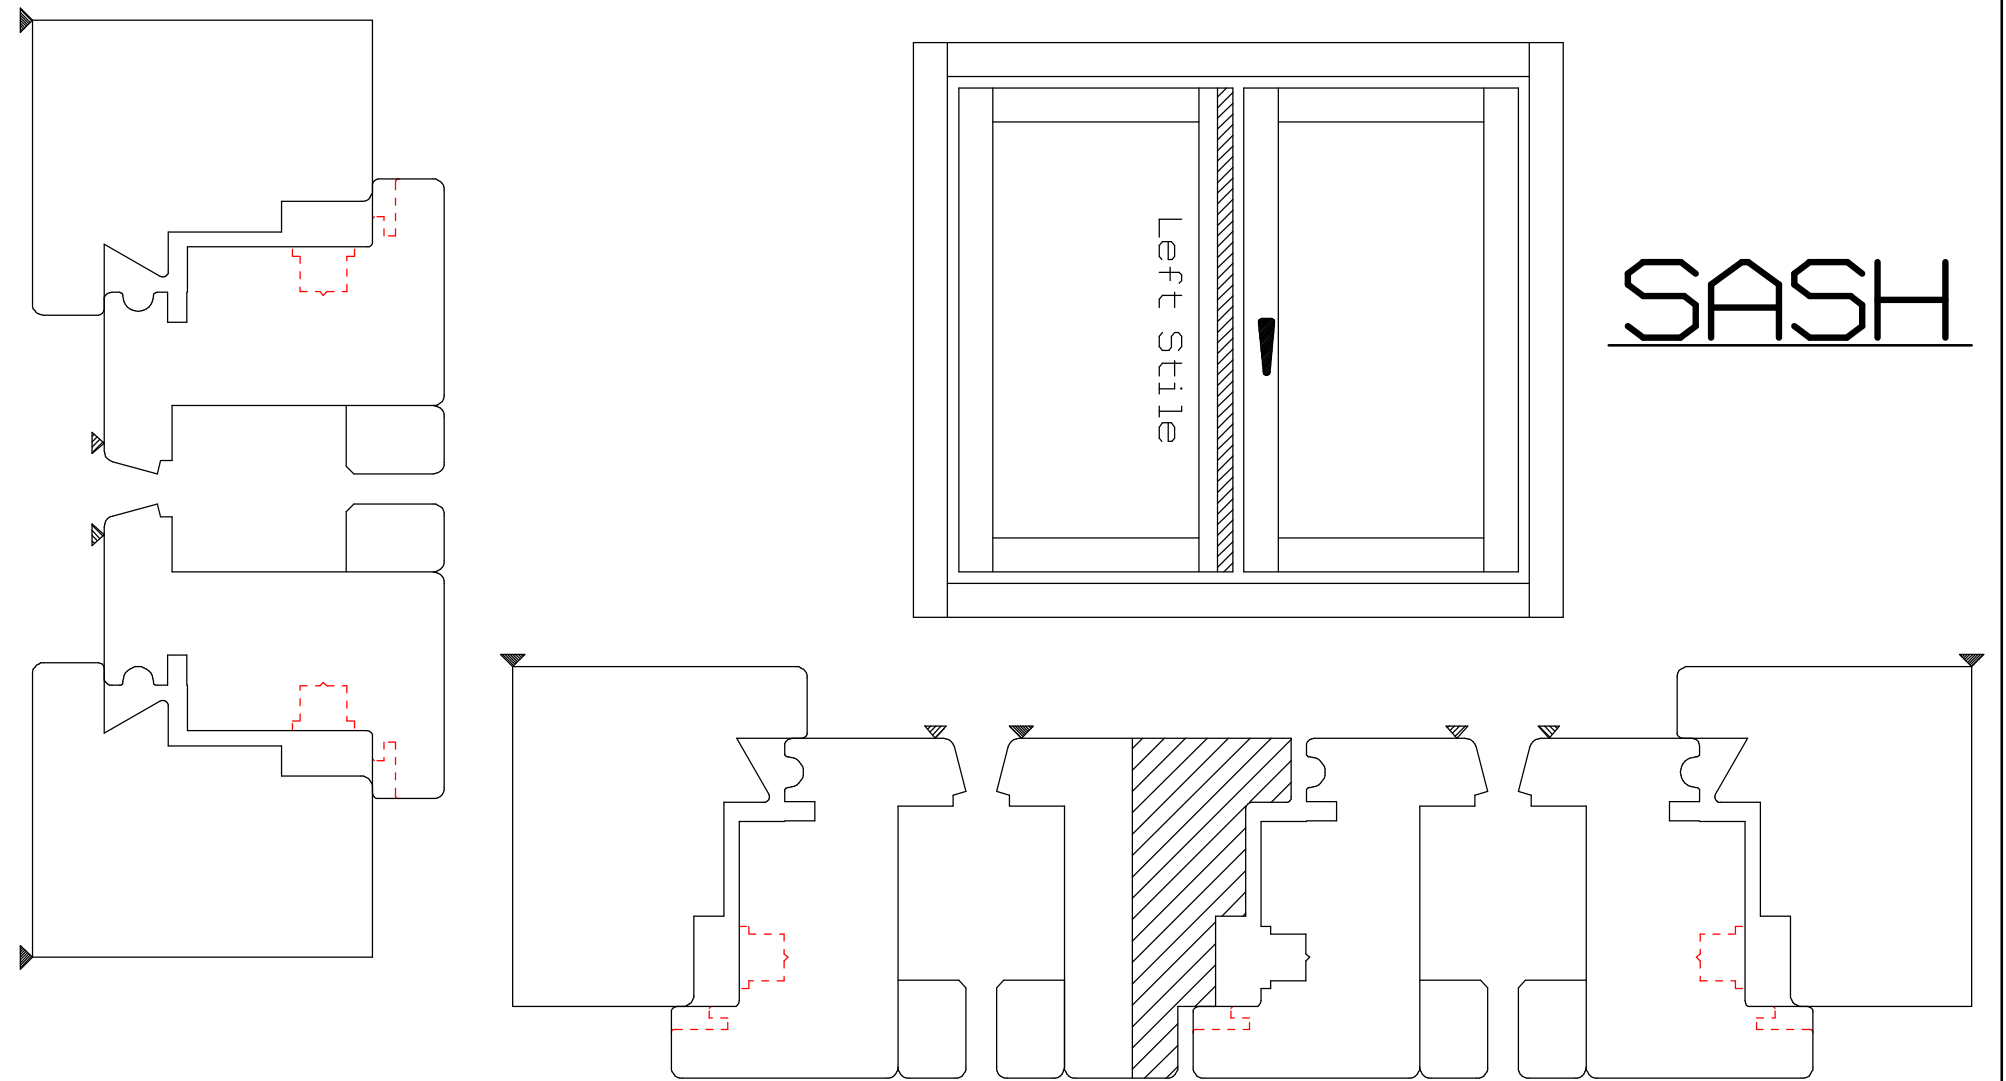

WINDOW Type Freumex 90mm - A.12mm - I.13mm

111B

freud.

P_111B_GRU_A3U

Scale:
1:1

Offerta : 17000064

Customer

Date: 07/12/2017

FREUD