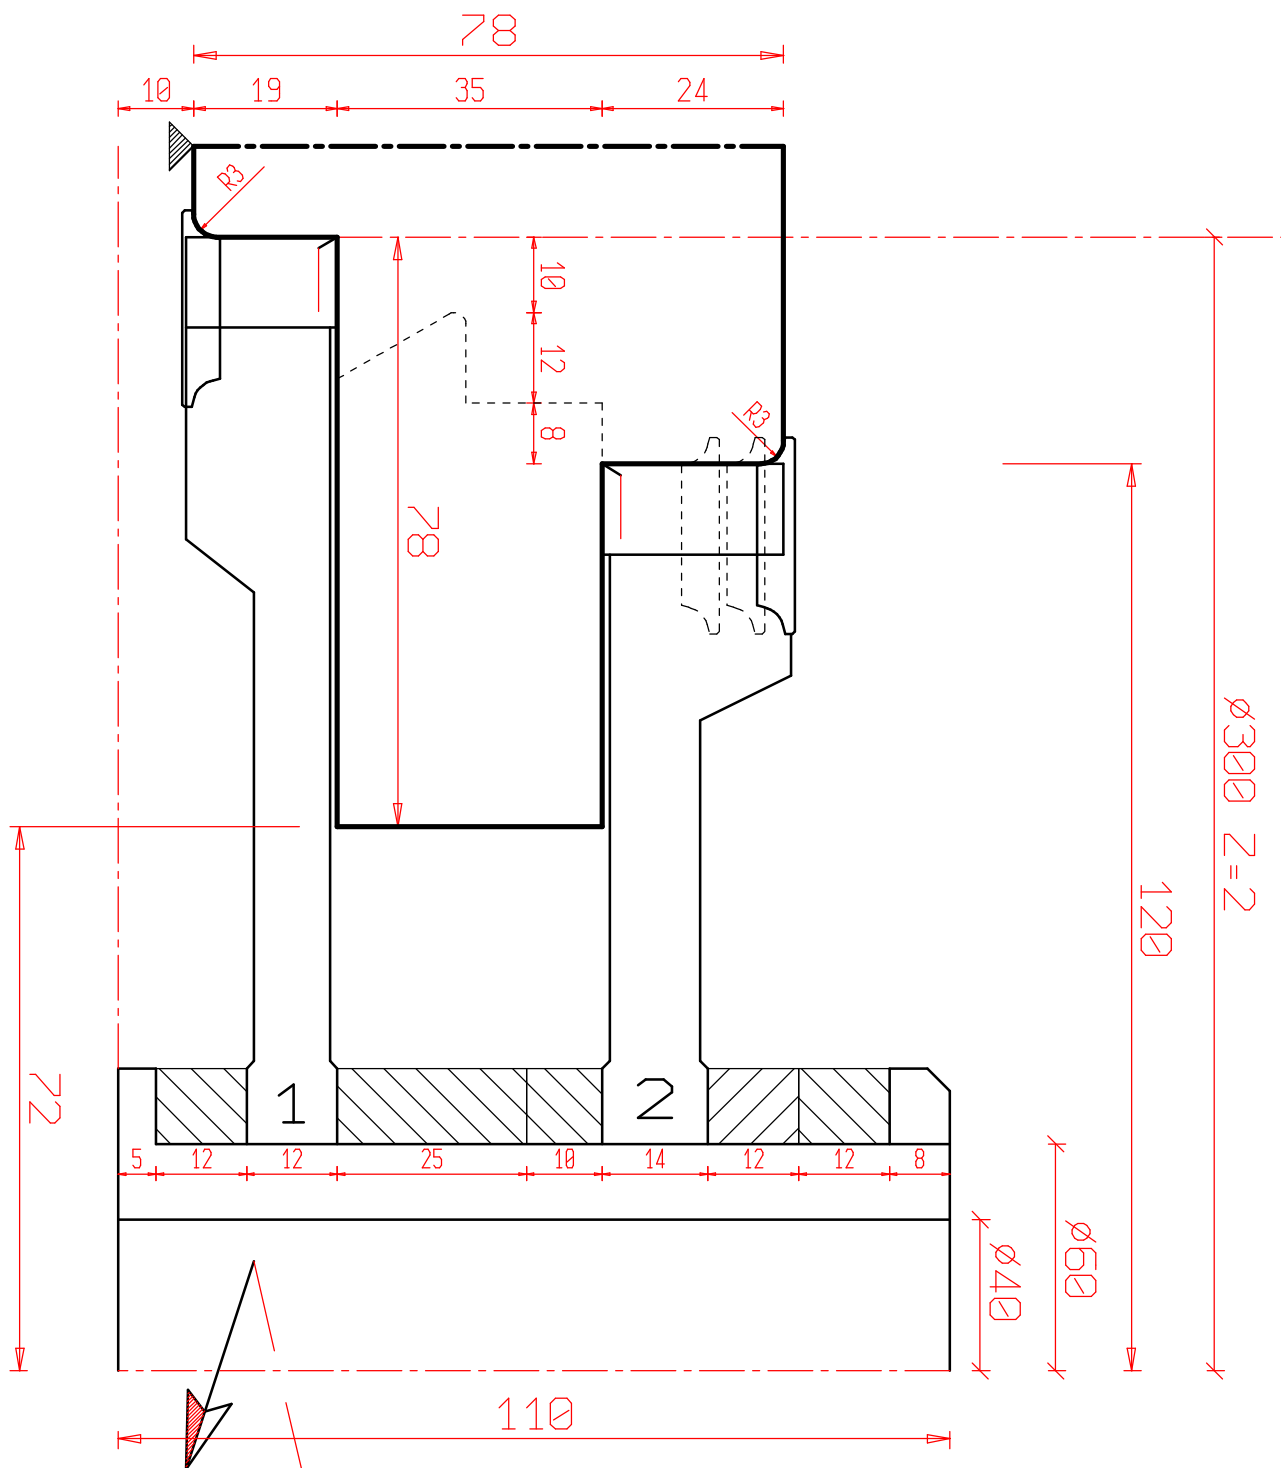

WINDOW Type Freumex 78mm - A.12mm - I.13mm

FRAME

This drawing is the property of FREUD spa and must not be handed over to, copied or used by any third party without prior consent of FREUD spa

101A

freud.

P_101A_GRU_A3U
Scale:
1:1

Offerta : 17000064
Customer

Date: 07/12/2017

FREUD