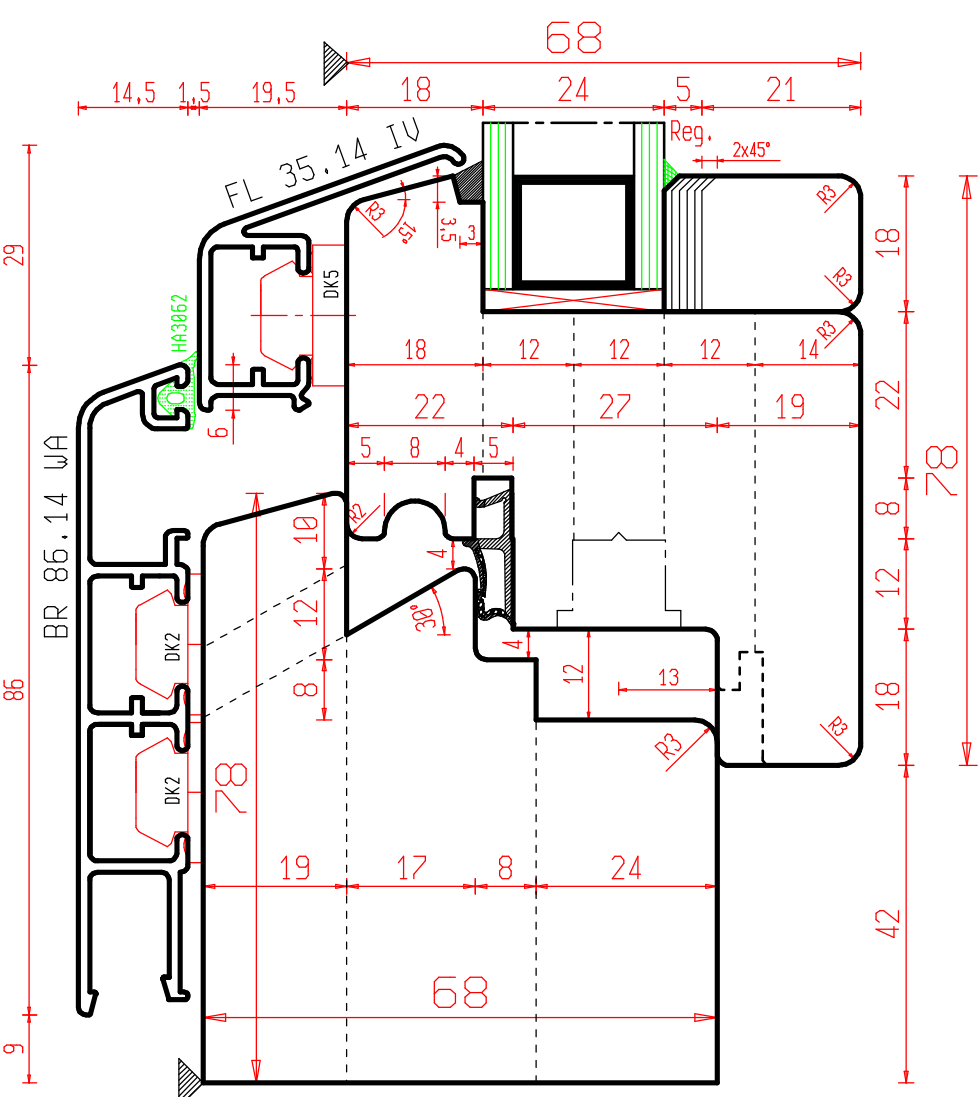

WINDOW Type Freumex 68mm - A.12mm - I.13mm

1 **freud.**

P.001\_SEZ\_A3U Offerta : 17000064  
 Scale: Customer  
 1:1

Date: 07/12/2017

**FREUD**

This drawing is the property of FREUD spa and must not be handed over to, copied or used by any third party without prior consent of FREUD spa

WINDOW Type Freumex 78mm - A.12mm - I.13mm

6

**freud.**

P\_006\_SEZ\_A3U  
Scale:  
1:1

Offerta : 17000064  
Customer

Date: 07/12/2017

**FREUD**

WINDOW Type Freumex 90mm - A.12mm - I.13mm

WINDOW Type Freumex 90mm - A.12mm - I.13mm

 **freud.**

P.008\_SEZ\_A3V Offerta : 17000064  
 Scale: Customer  
 1:1

Date: 07/12/2017

**FREUD**

This drawing is the property of FREUD spa and must not be handed over to, copied or used by any third party without prior consent of FREUD spa