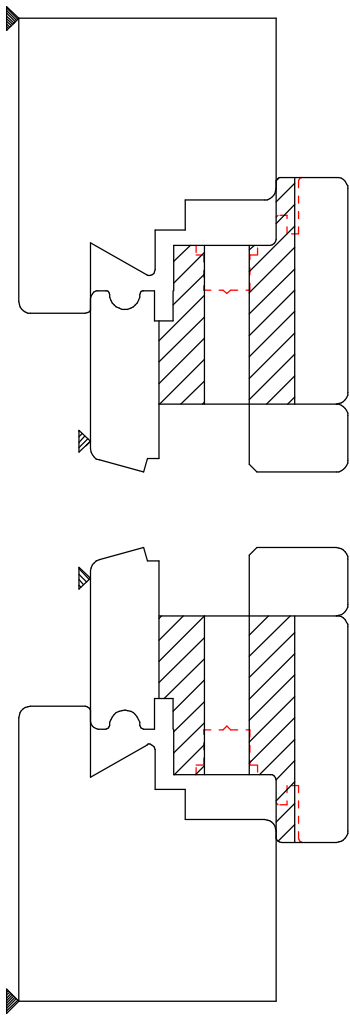

WINDOW Type Freumex 68mm - A.12mm - I.13mm

SASH

106

freud.

P_106_GRU_A3U

Scale:
1:1

Offerta : 17000064

Customer

Date: 07/12/2017

FREUD