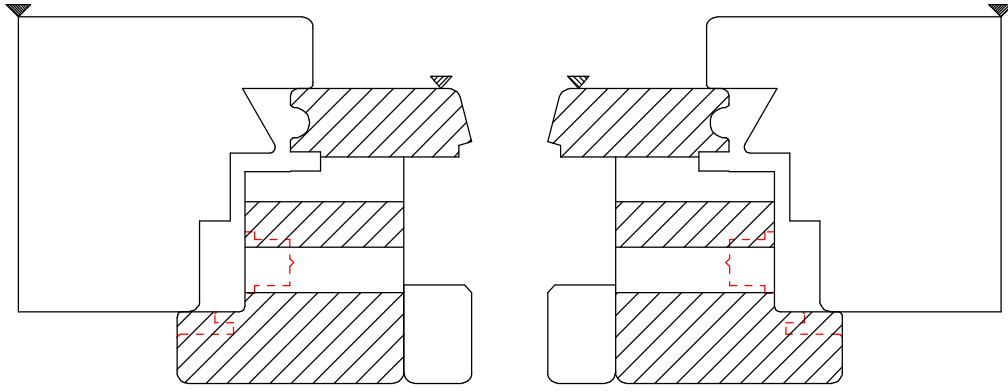

WINDOW Type Freumex 78mm - A.12mm - I.13mm

SASH

105A

freud.

P_105A_GRU_A3U

Scale:
1:1

Offerta : 17000064

Customer

Date: 07/12/2017

FREUD