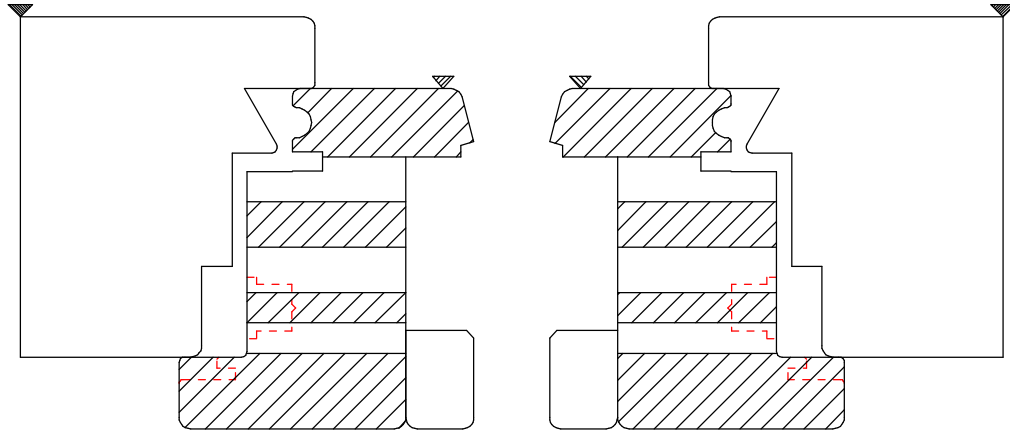

WINDOW Type Freumex 90mm - A.12mm - I.13mm

SASH

105B

freud.

P_105B_GRU_A3U

Scale:
1:1

Offerta : 17000064

Customer

Date: 07/12/2017

FREUD