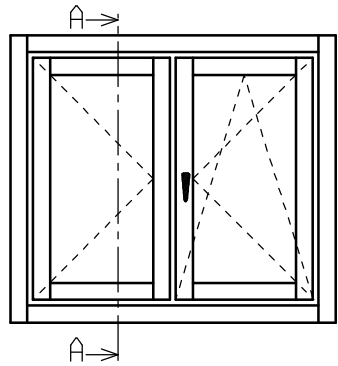

WINDOW Type Freumex 68mm - A.12mm - I.13mm

1 **freud.**

P.001\_SEZ\_A3U Offerta : 17000064  
 Scale: Customer  
 1:1

Date: 07/12/2017

**FREUD**

This drawing is the property of FREUD spa and must not be handed over to, copied or used by any third party without prior consent of FREUD spa