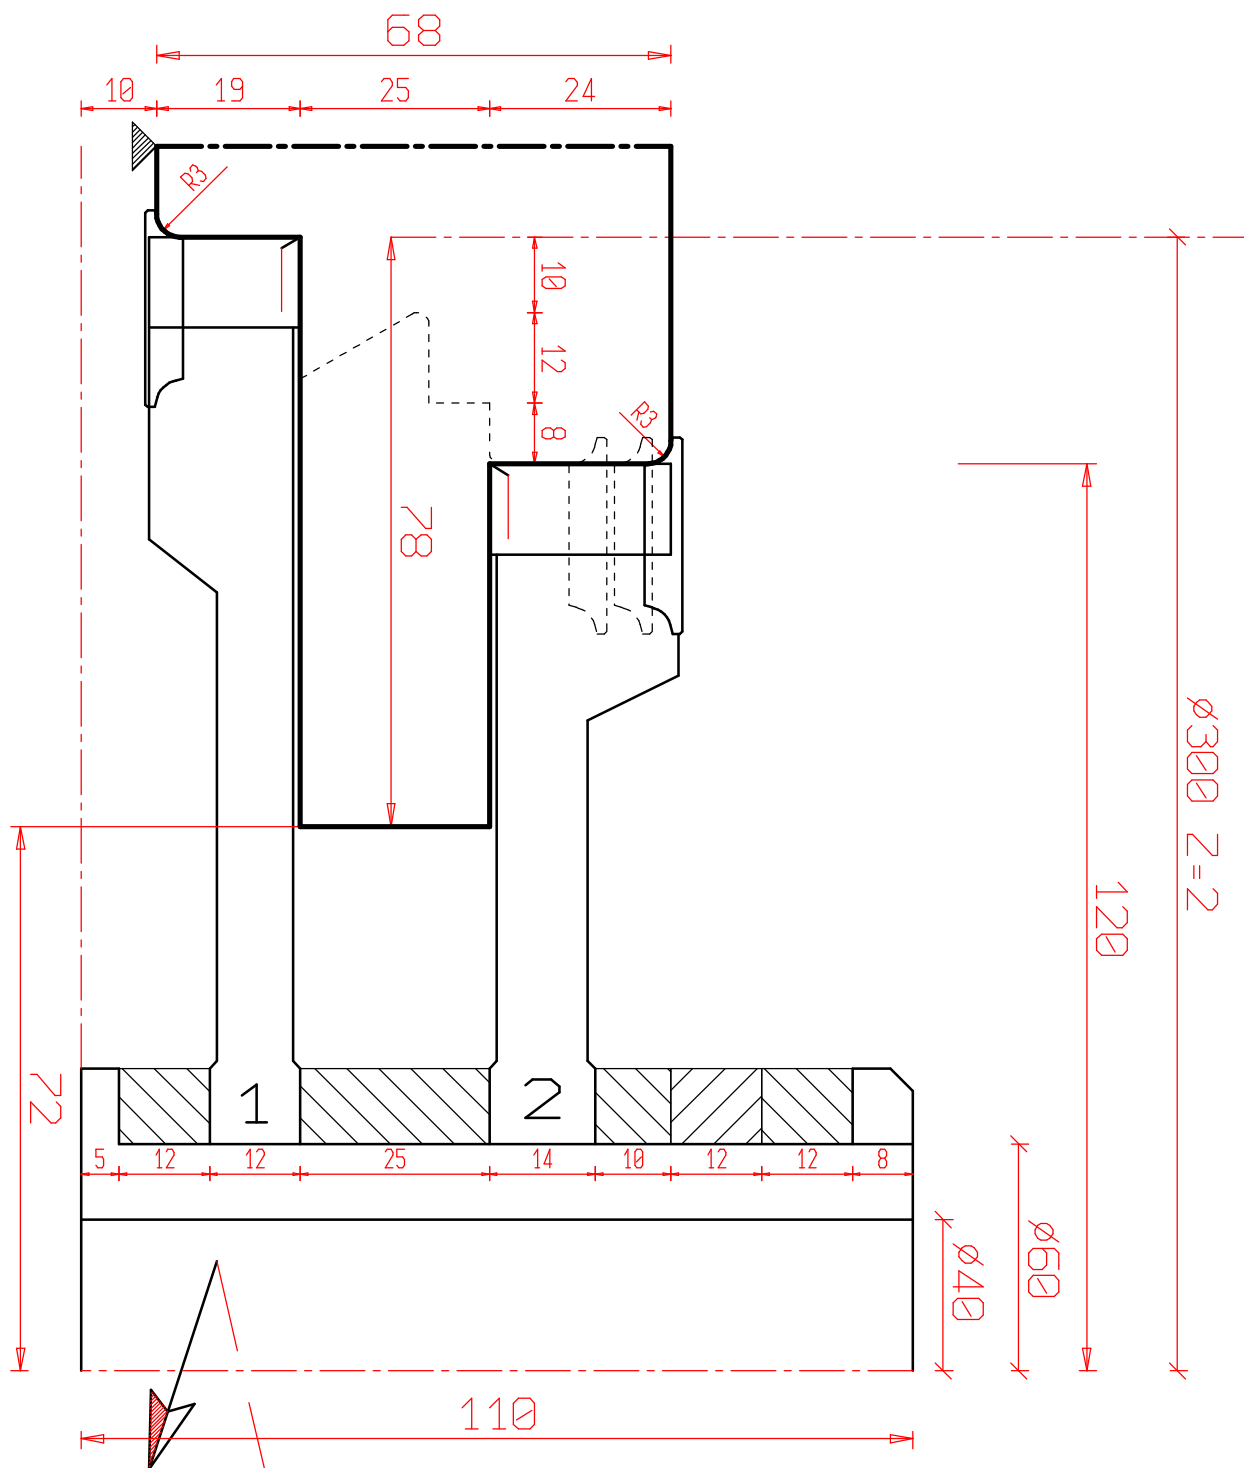

WINDOW Type Freumex 68mm - A.12mm - I.13mm

FRAME

101 **freud.**

P_101_GRU_A3V Offerta : 17000064
Scale: Customer
1:1

Date: 07/12/2017

FREUD

This drawing is the property of FREUD spa and must not be handed over to, copied or used by any third party without prior consent of FREUD spa