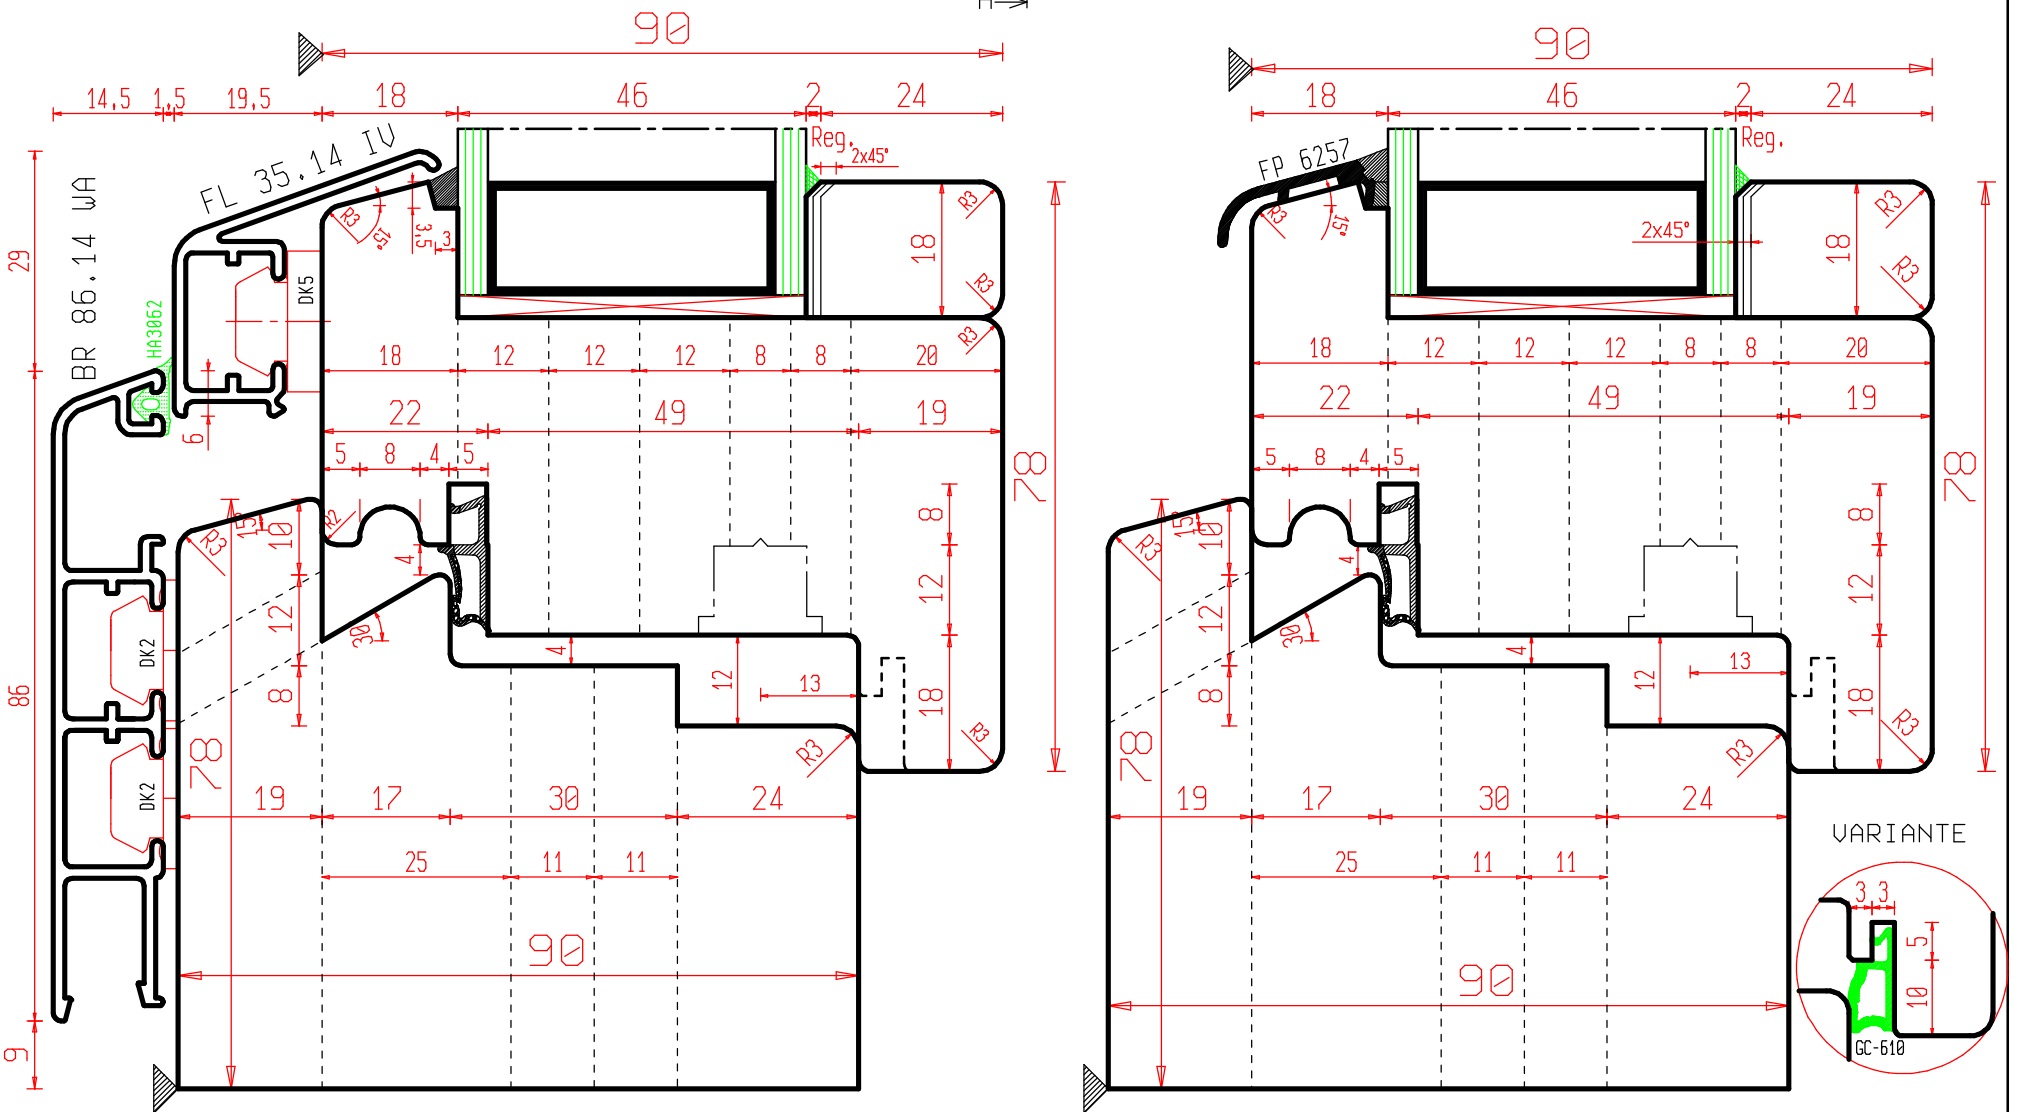

WINDOW Type Freumex 68mm - A.12mm - I.13mm

1 **freud.**

P.001\_SEZ\_A3U Offerta : 17000064  
 Scale: Customer  
 1:1

Date: 07/12/2017

**FREUD**

This drawing is the property of FREUD spa and must not be handed over to, copied or used by any third party without prior consent of FREUD spa

WINDOW Type Freumex 78mm - A.12mm - I.13mm

6

**freud.**

P\_006\_SEZ\_A3U  
Scale:  
1:1

Offerta : 17000064  
Customer

Date: 07/12/2017

**FREUD**

WINDOW Type Freumex 90mm - A.12mm - I.13mm

WINDOW Type Freumex 90mm - A.12mm - I.13mm

 **freud.**

P.008\_SEZ\_A3V Offerta : 17000064  
 Scale: Customer  
 1:1

Date: 07/12/2017

**FREUD**

This drawing is the property of FREUD spa and must not be handed over to, copied or used by any third party without prior consent of FREUD spa