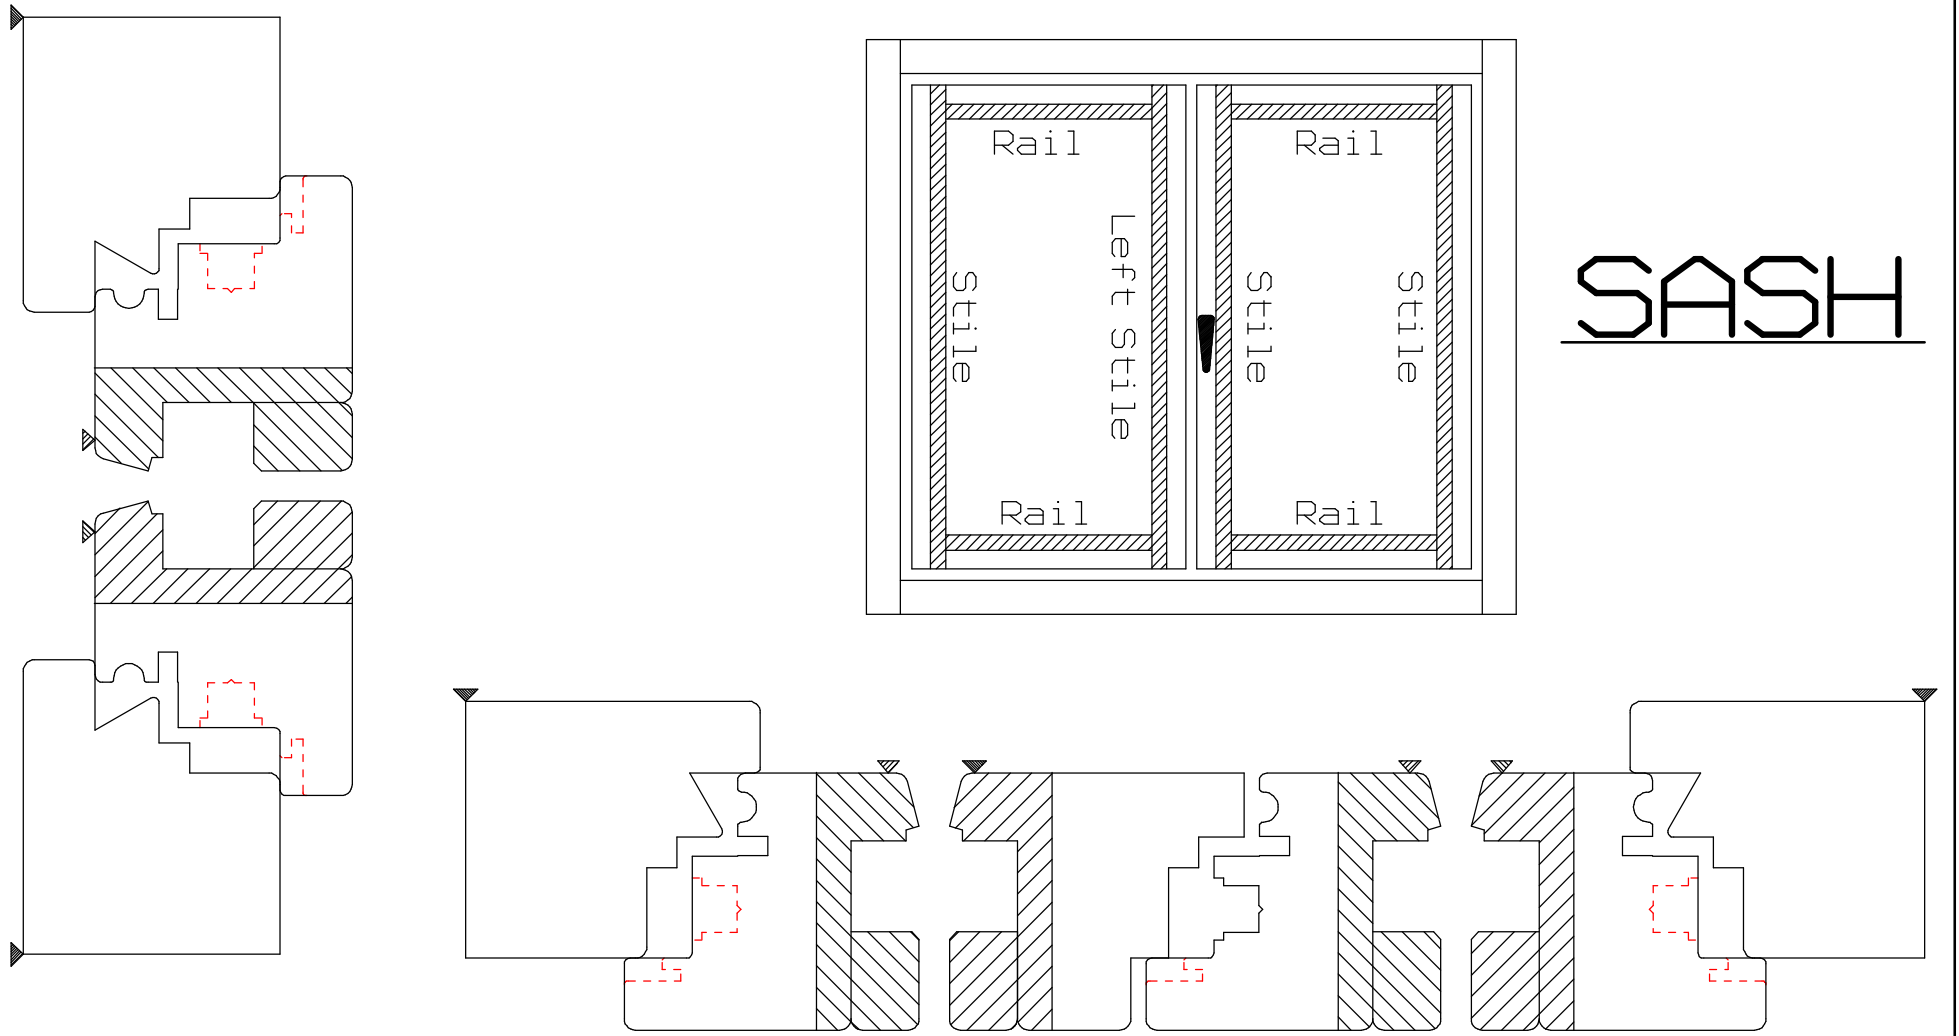

WINDOW Type Freumex 68mm - A.12mm - I.13mm

107

freud.

P_107_GRU_A3V

Scale:
1:1

Offerta : 17000064

Customer

Date: 07/12/2017

FREUD