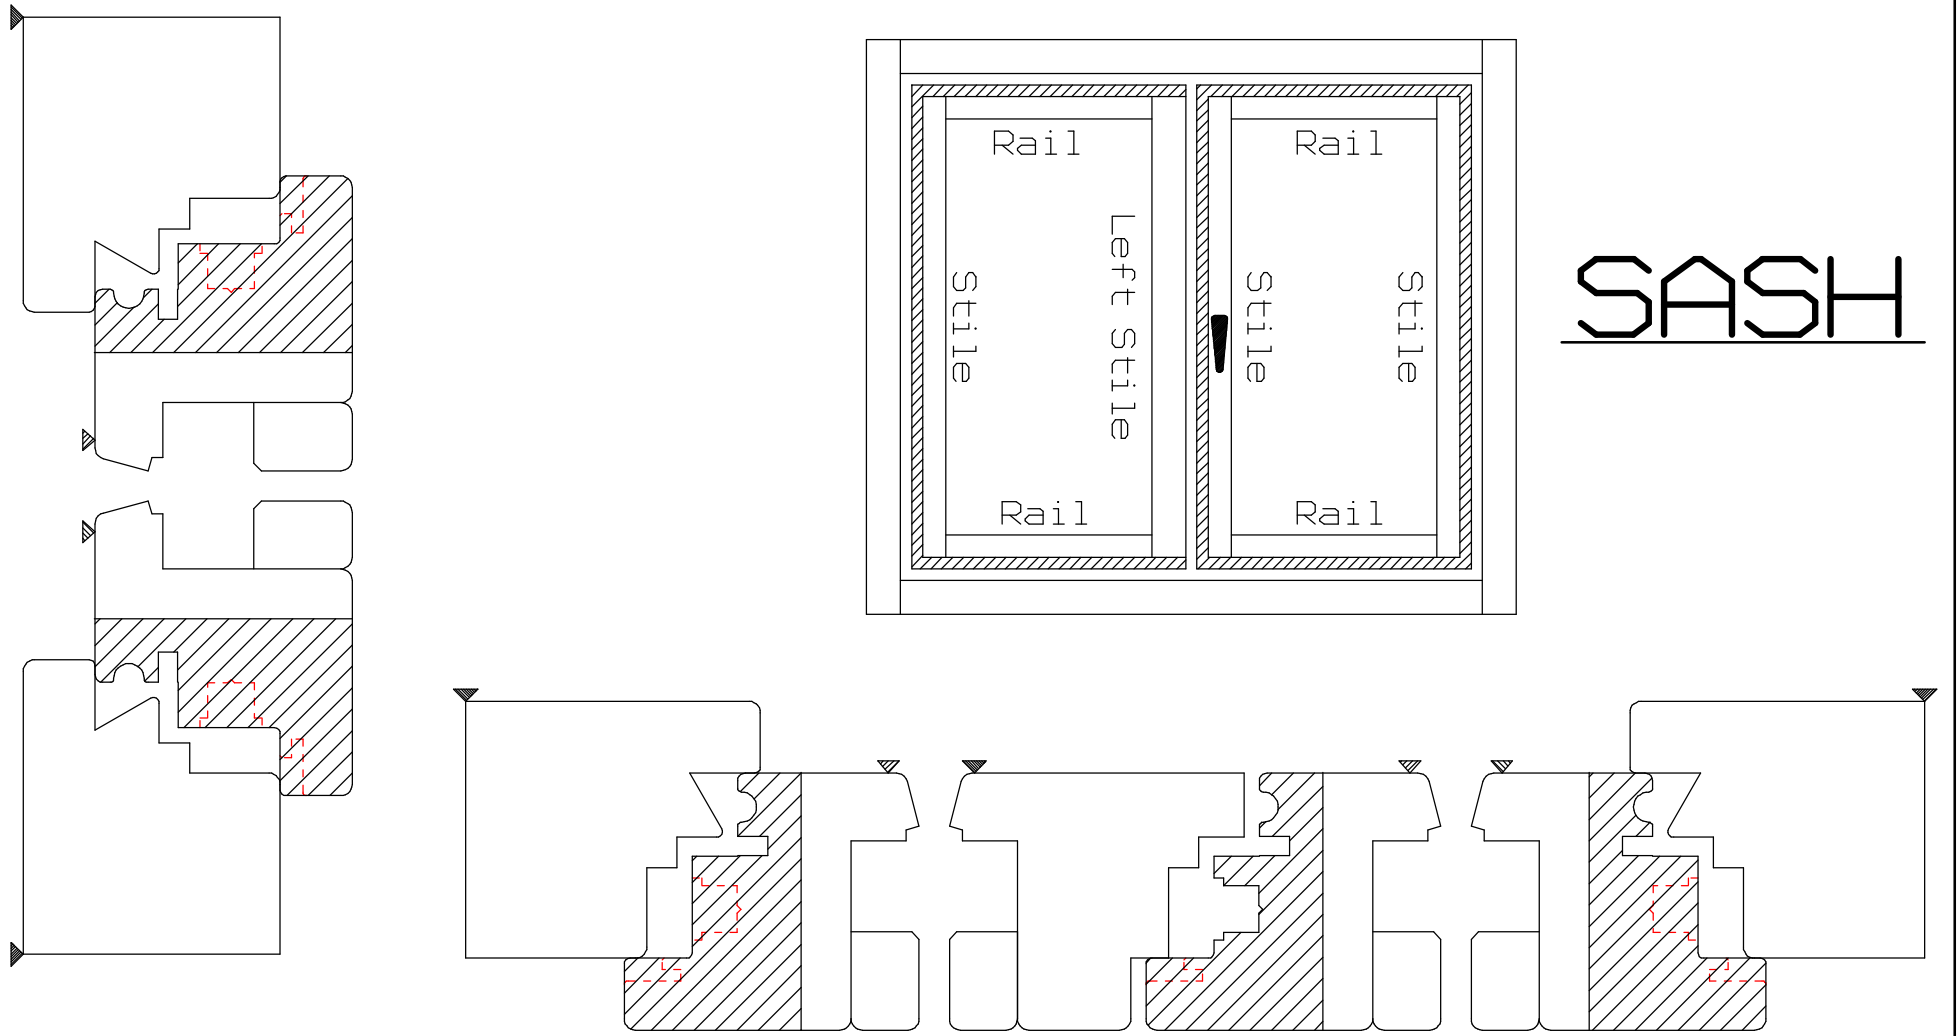

WINDOW Type Freumex 68mm - A.12mm - I.13mm

SASH