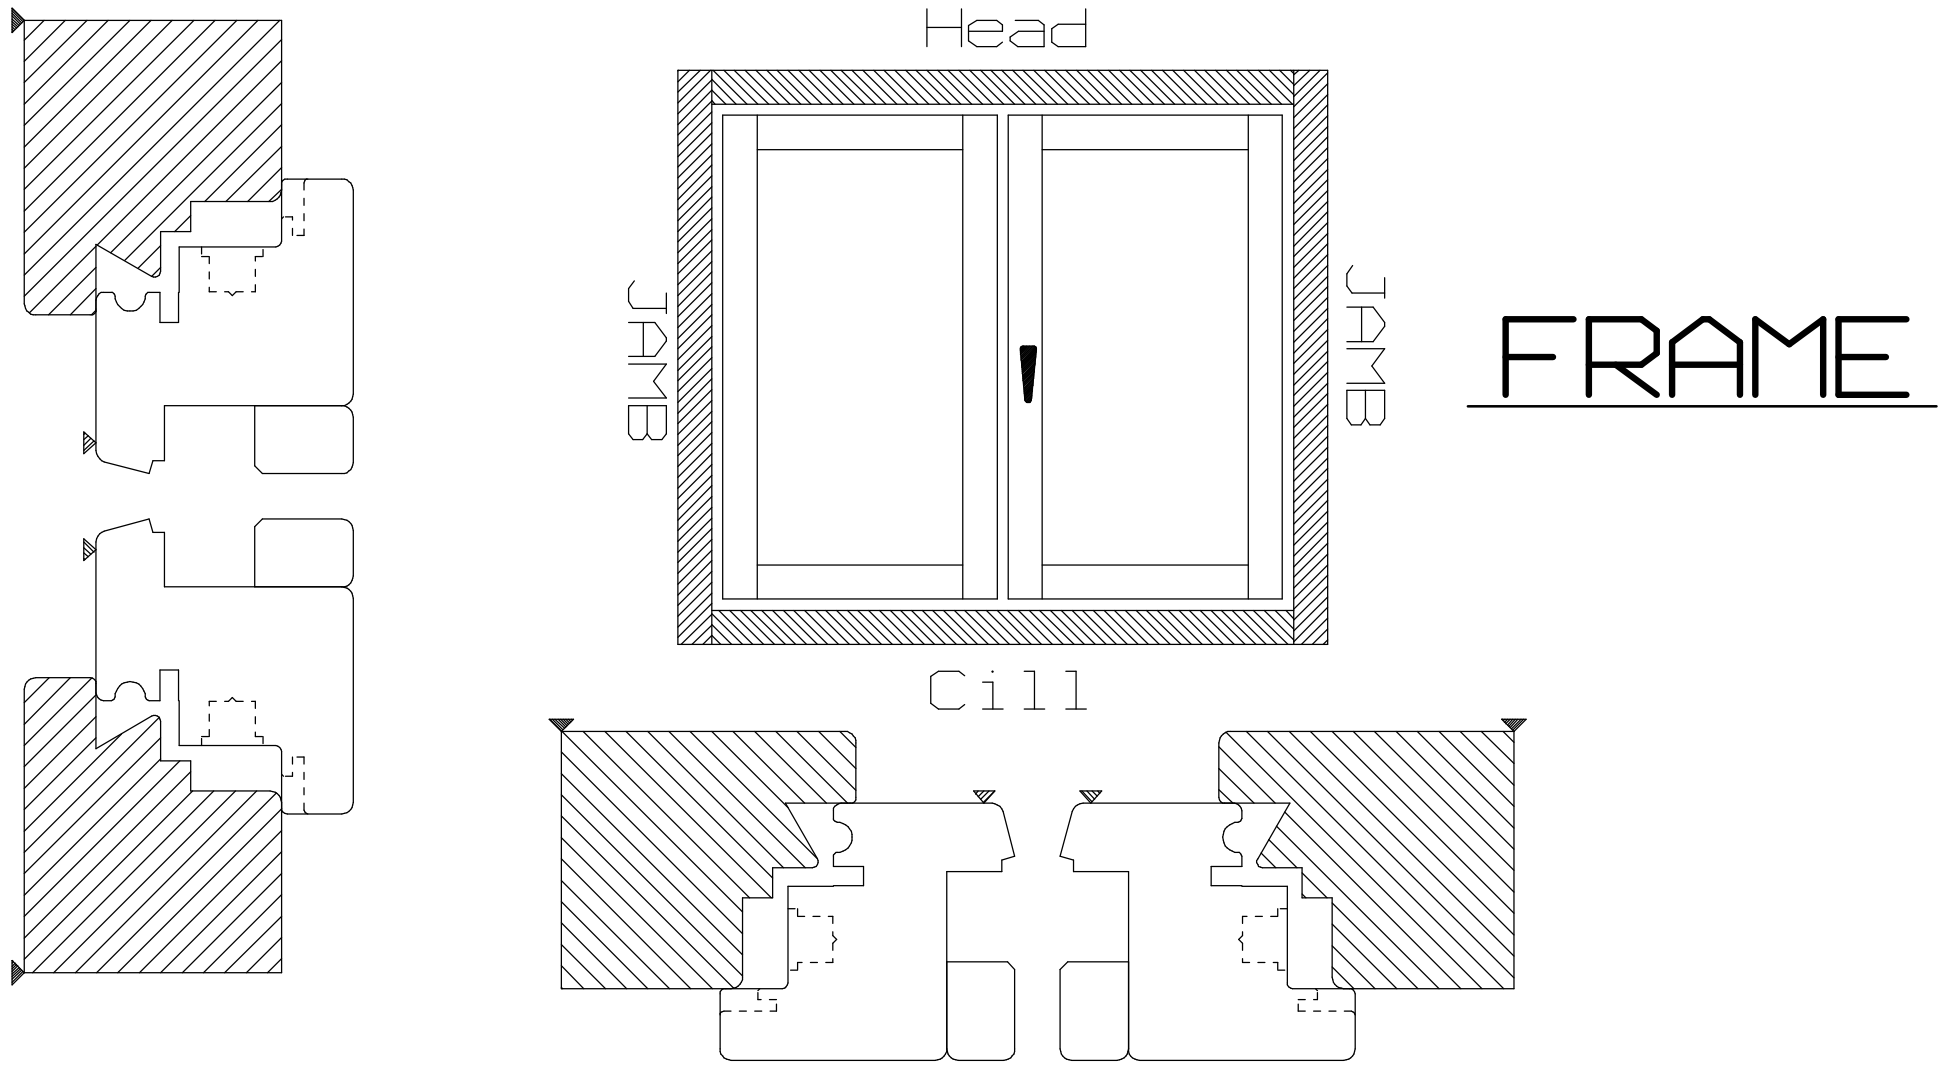

WINDOW Type Freumex 68mm - A.12mm - I.13mm

103 **freud.**

P_103_GRU_A3V
Scale:
1:1

Offerta : 17000064
Customer

Date: 07/12/2017

FREUD