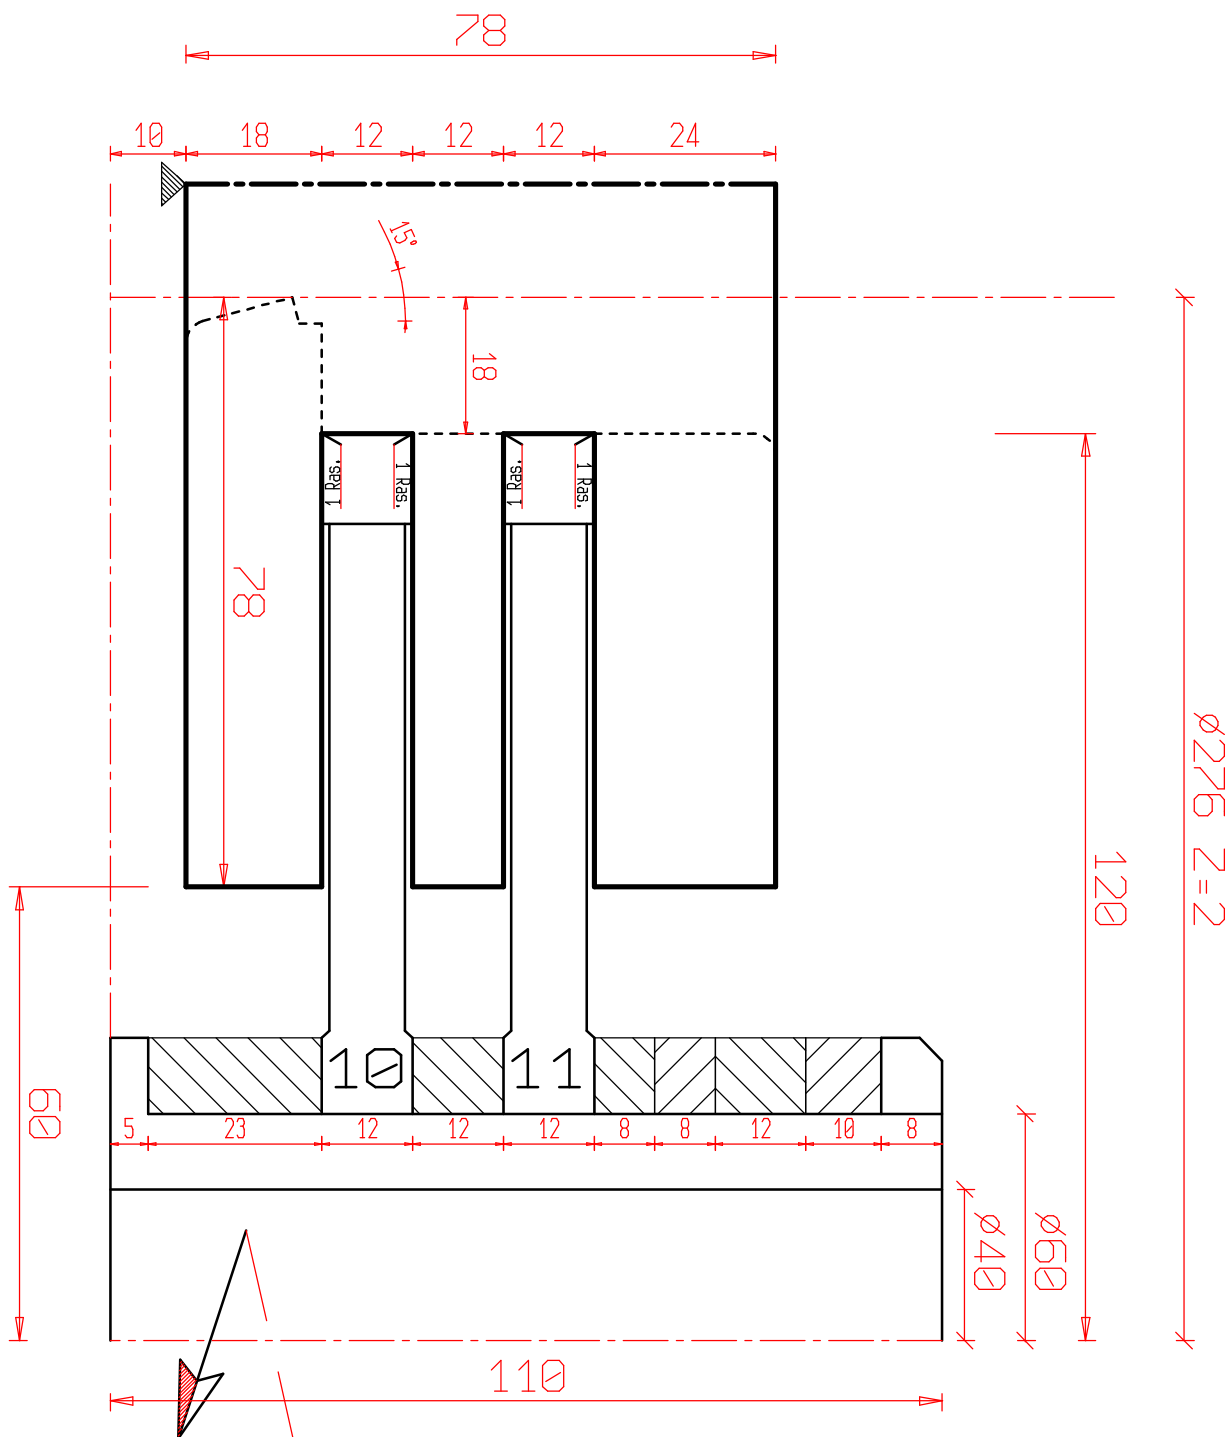

WINDOW Type Freumex 68mm - A.12mm - I.13mm

SASH

106

freud.

P_106_GRU_A3U

Scale:
1:1

Offerta : 17000064

Customer

Date: 07/12/2017

FREUD