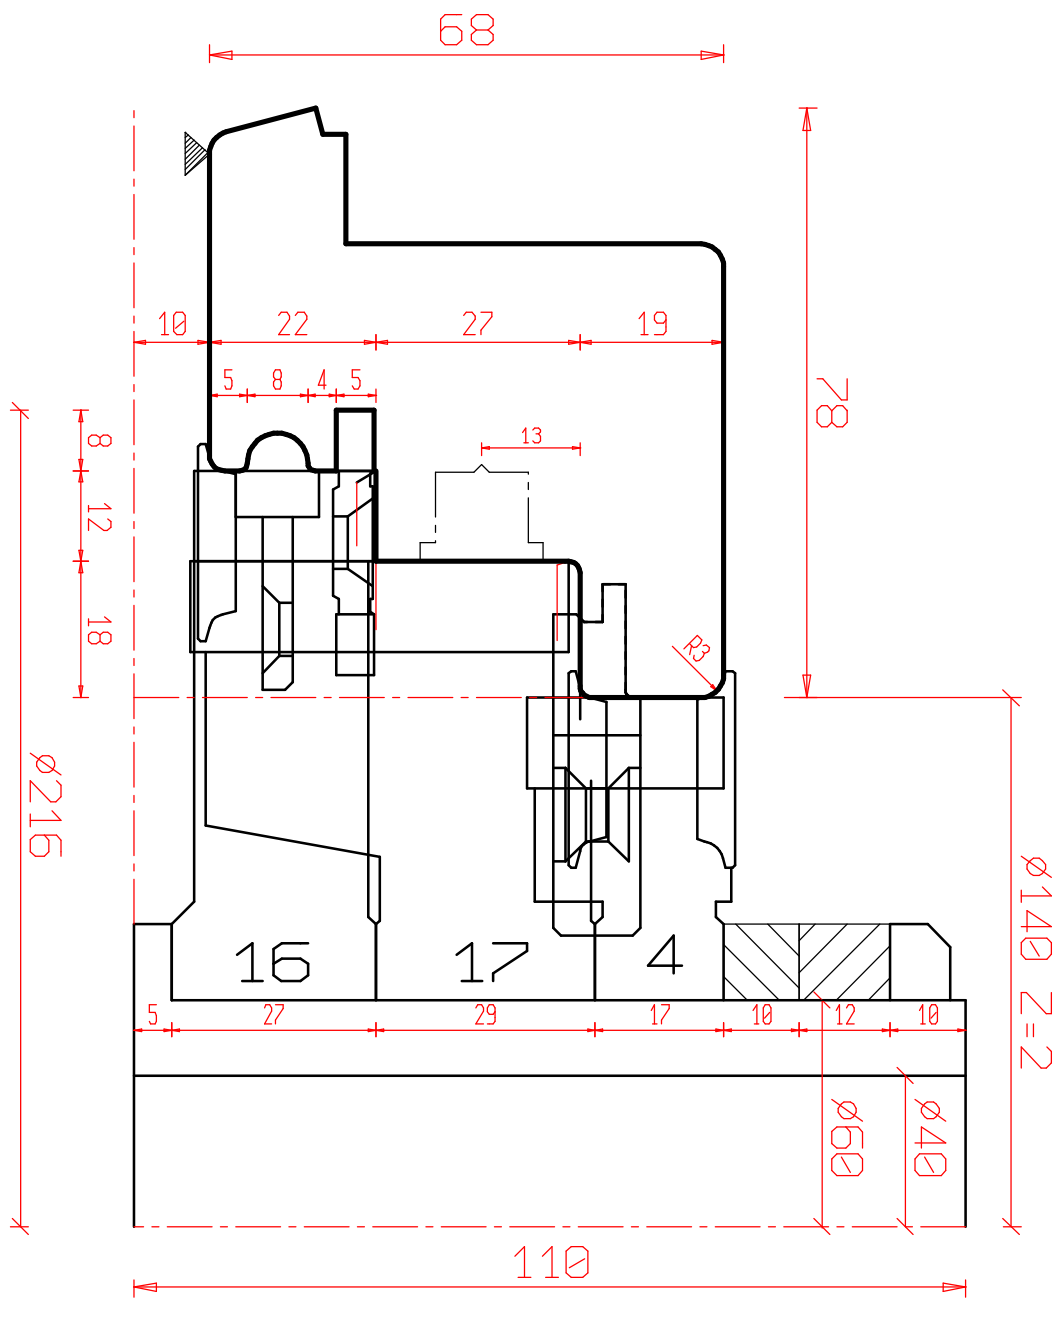

WINDOW Type Freumex 90mm - A.12mm - I.13mm

 **freud.**

P.008\_SEZ\_A3V Offerta : 17000064  
 Scale: Customer  
 1:1

Date: 07/12/2017

**FREUD**

This drawing is the property of FREUD spa and must not be handed over to, copied or used by any third party without prior consent of FREUD spa

WINDOW Type Freumex 90mm - A.12mm - I.13mm

P\_009\_SEZ\_A3V Offerta : 17000064 Date: 07/12/2017  
 Scale: 1:1 Customer  
**FREUD**

This drawing is the property of FREUD spa and must not be handed over to, copied or used by any third party without prior consent of FREUD spa

# WINDOW Type Freumex 78mm - A.12mm - I.13mm

107A

**freud.**

P\_107A\_GRU\_A3U

Scale:  
1:1

Offerta : 17000064

Customer

Date: 07/12/2017

**FREUD**

**WINDOW Type Freumex 68mm - A.12mm - I.13mm**

**SASH**

109

**freud.**

P\_109\_GRU\_A3U

Scale:  
1:1

Offerta : 17000064