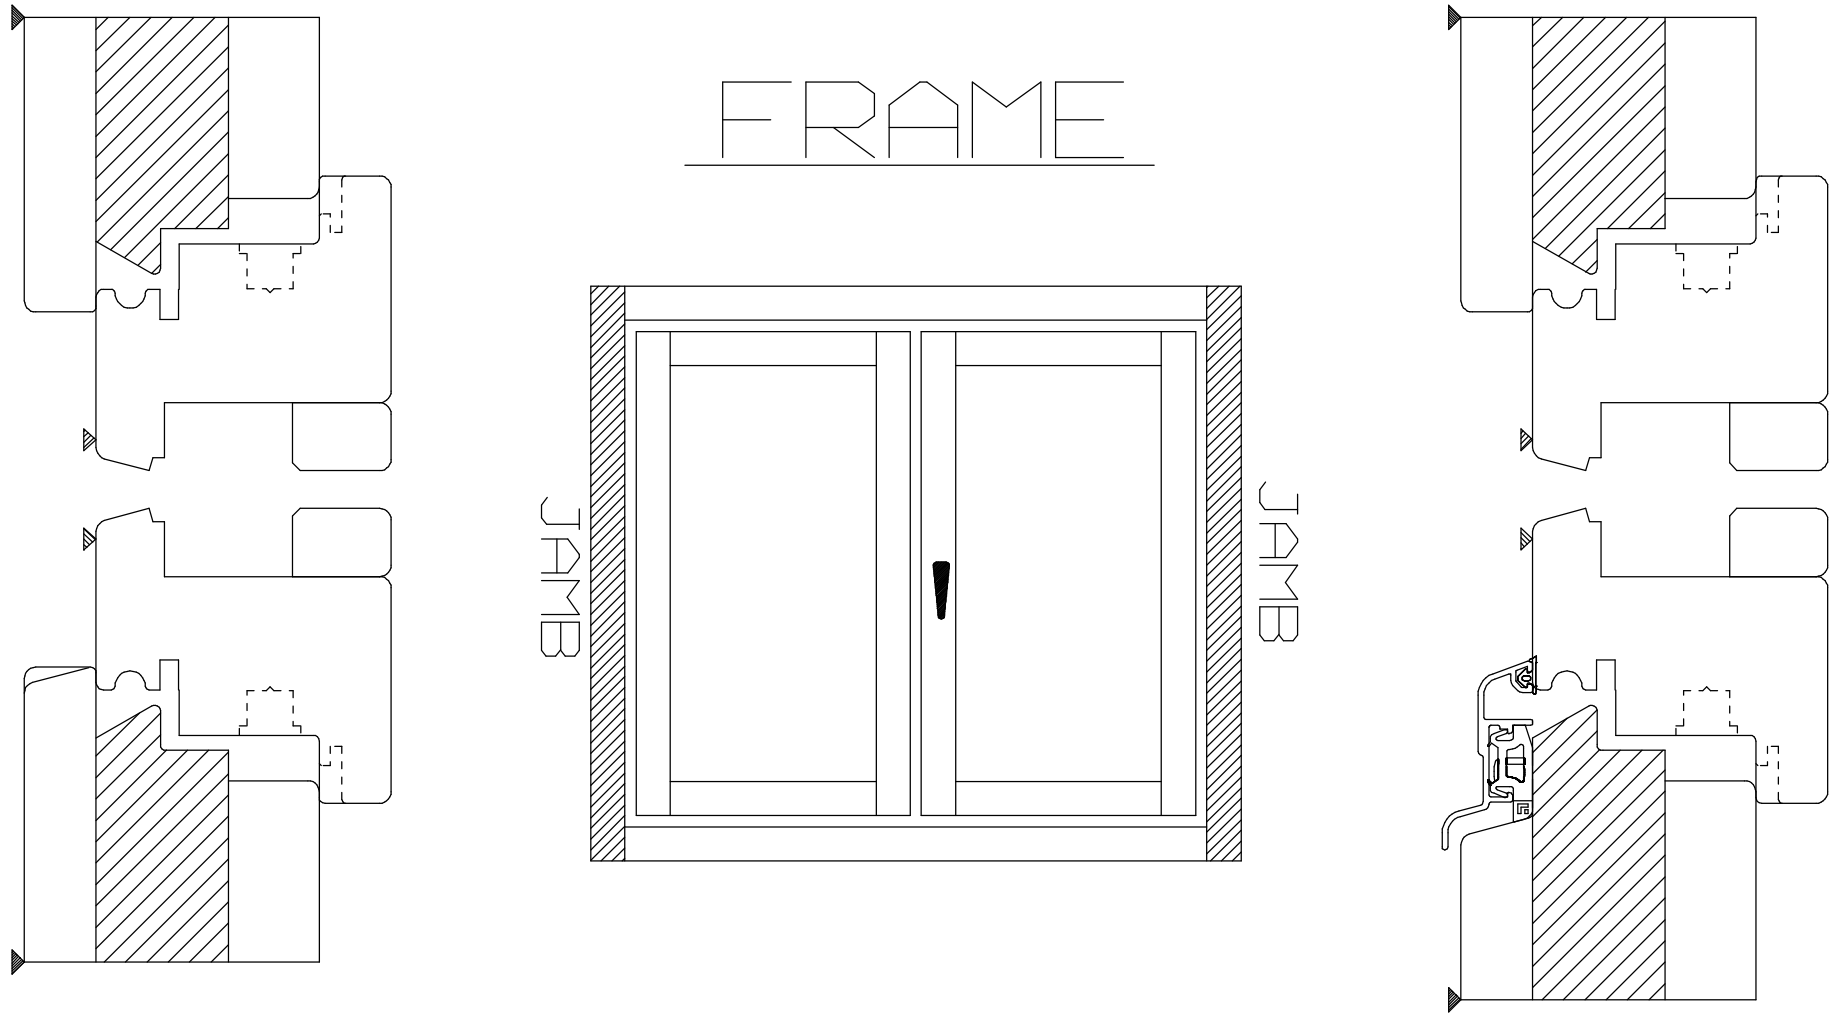

WINDOW Type Freumex 78mm - A.12mm - I.13mm

102A

freud.

P_102A_GRU_A3U

Scale:
1:1

Offerta : 17000064

Customer

Date: 07/12/2017

FREUD