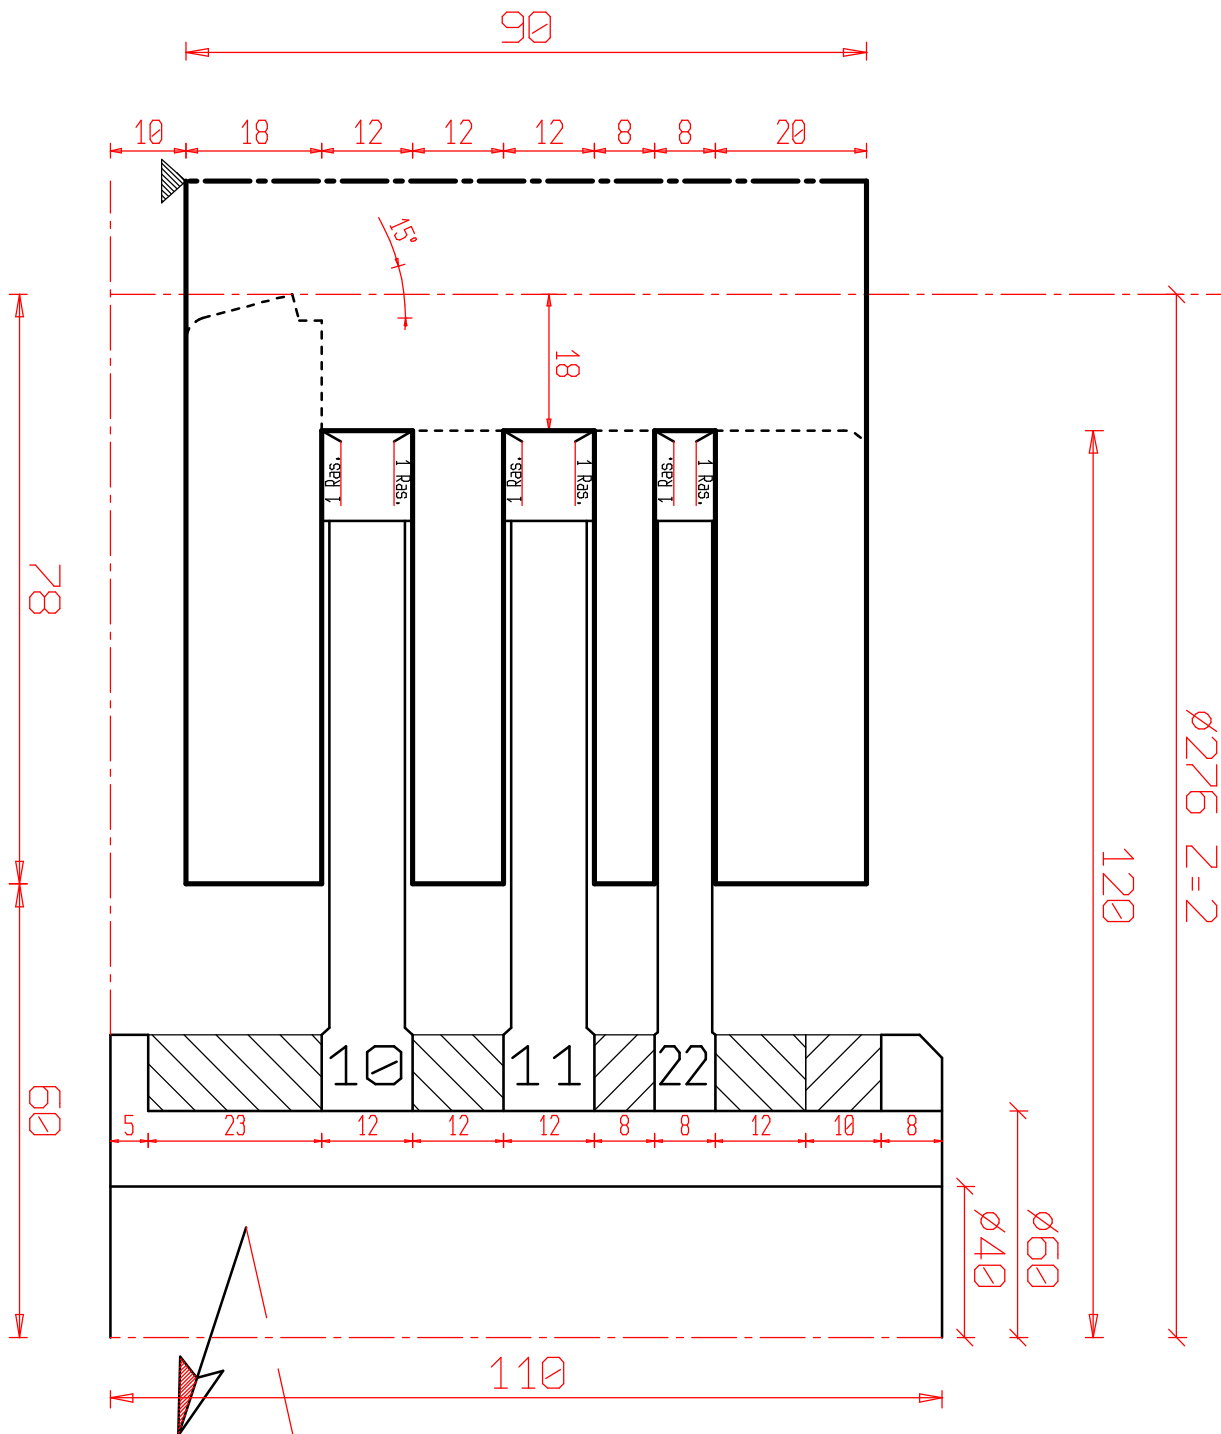

106B

freud.

P_106B_GRU_A3U

Scale:
1:1

Offerta : 17000064

Customer

Date: 07/12/2017

FREUD