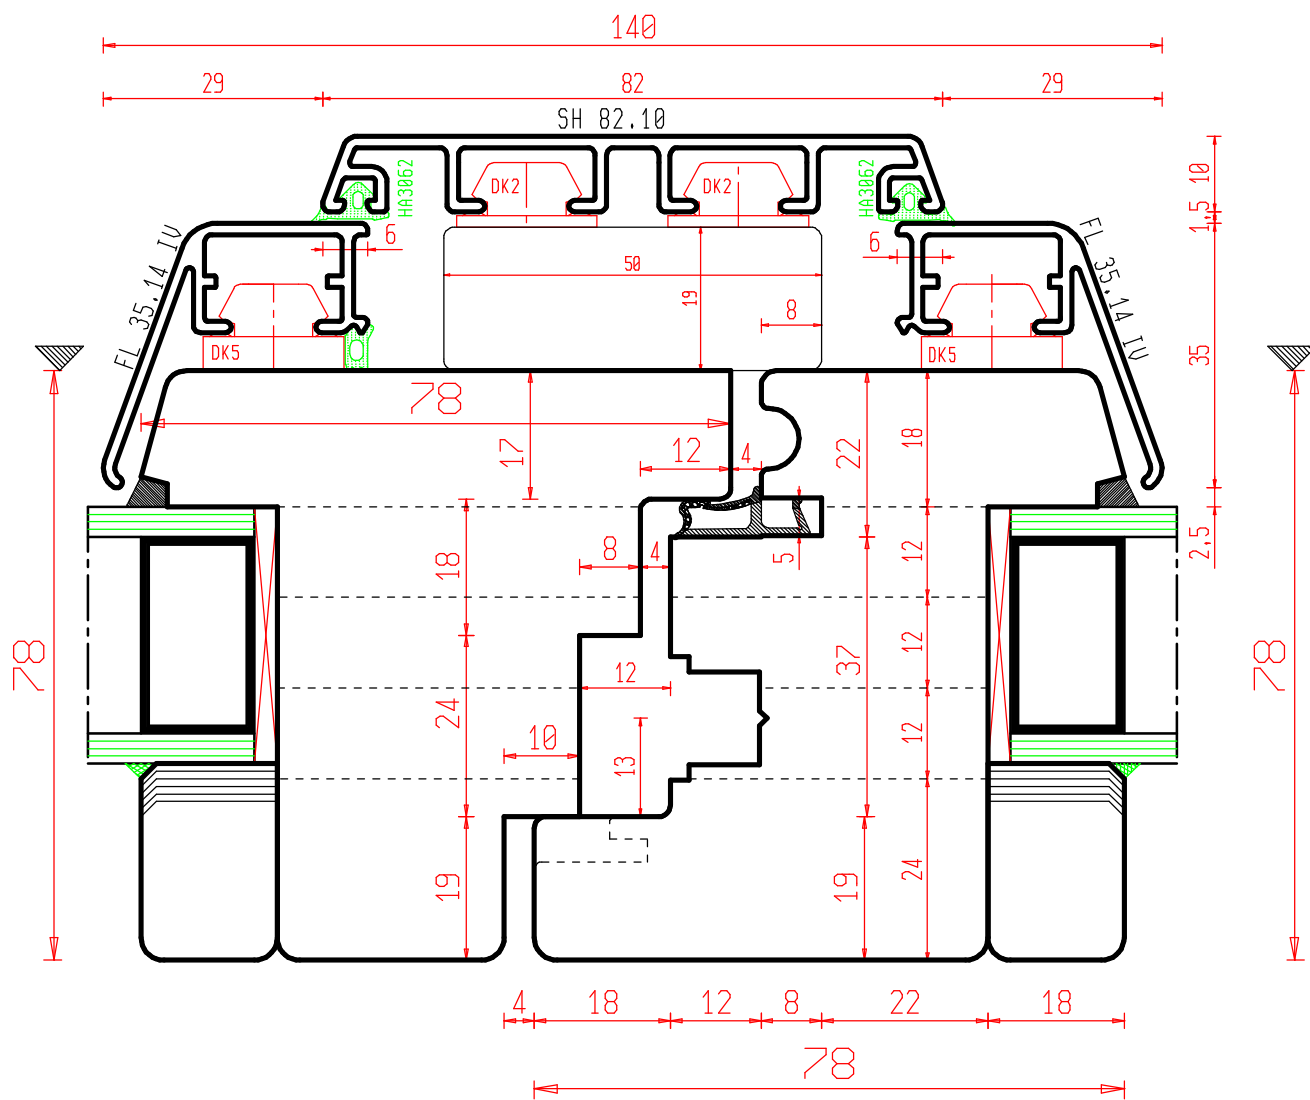

WINDOW Type Freumex 78mm - A.12mm - I.13mm

6

freud.

P_006_SEZ_A3U
Scale:
1:1

Offerta : 17000064
Customer

Date: 07/12/2017

FREUD