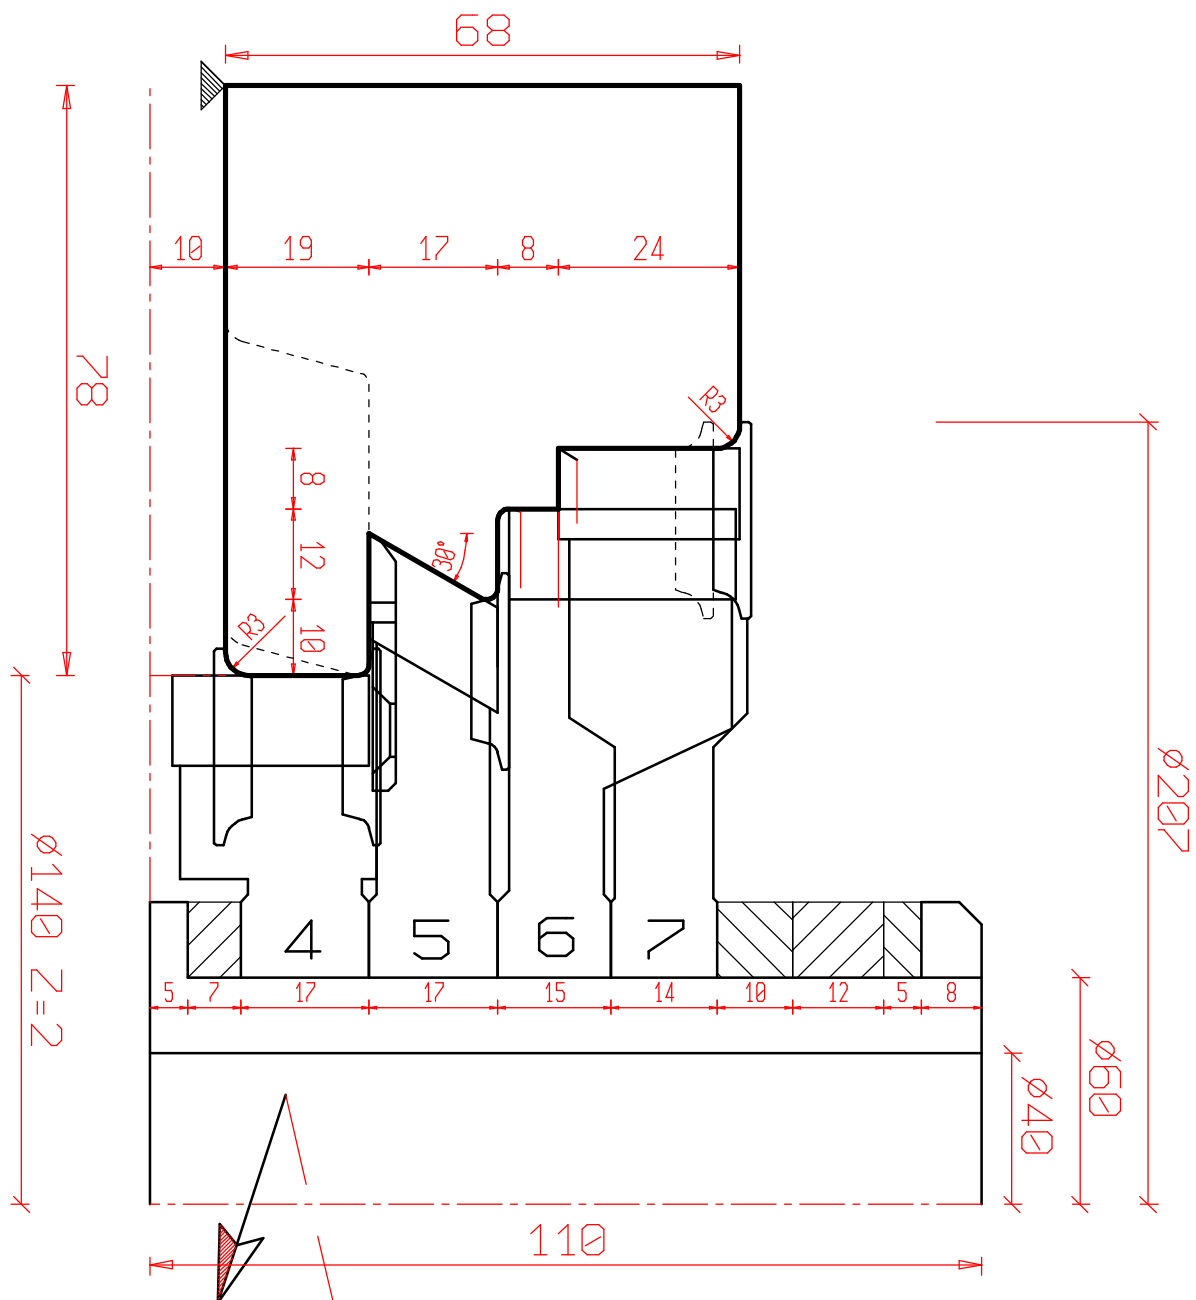

WINDOW Type Freumex 68mm - A.12mm - I.13mm

103 **freud.**

P_103_GRU_A3V
Scale:
1:1

Offerta : 17000064
Customer

Date: 07/12/2017

FREUD