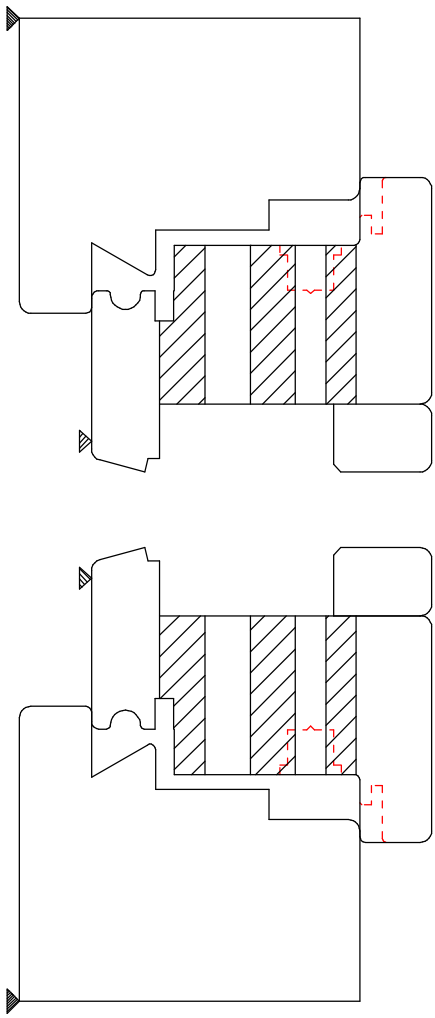

WINDOW Type Freumex 90mm - A.12mm - I.13mm

SASH