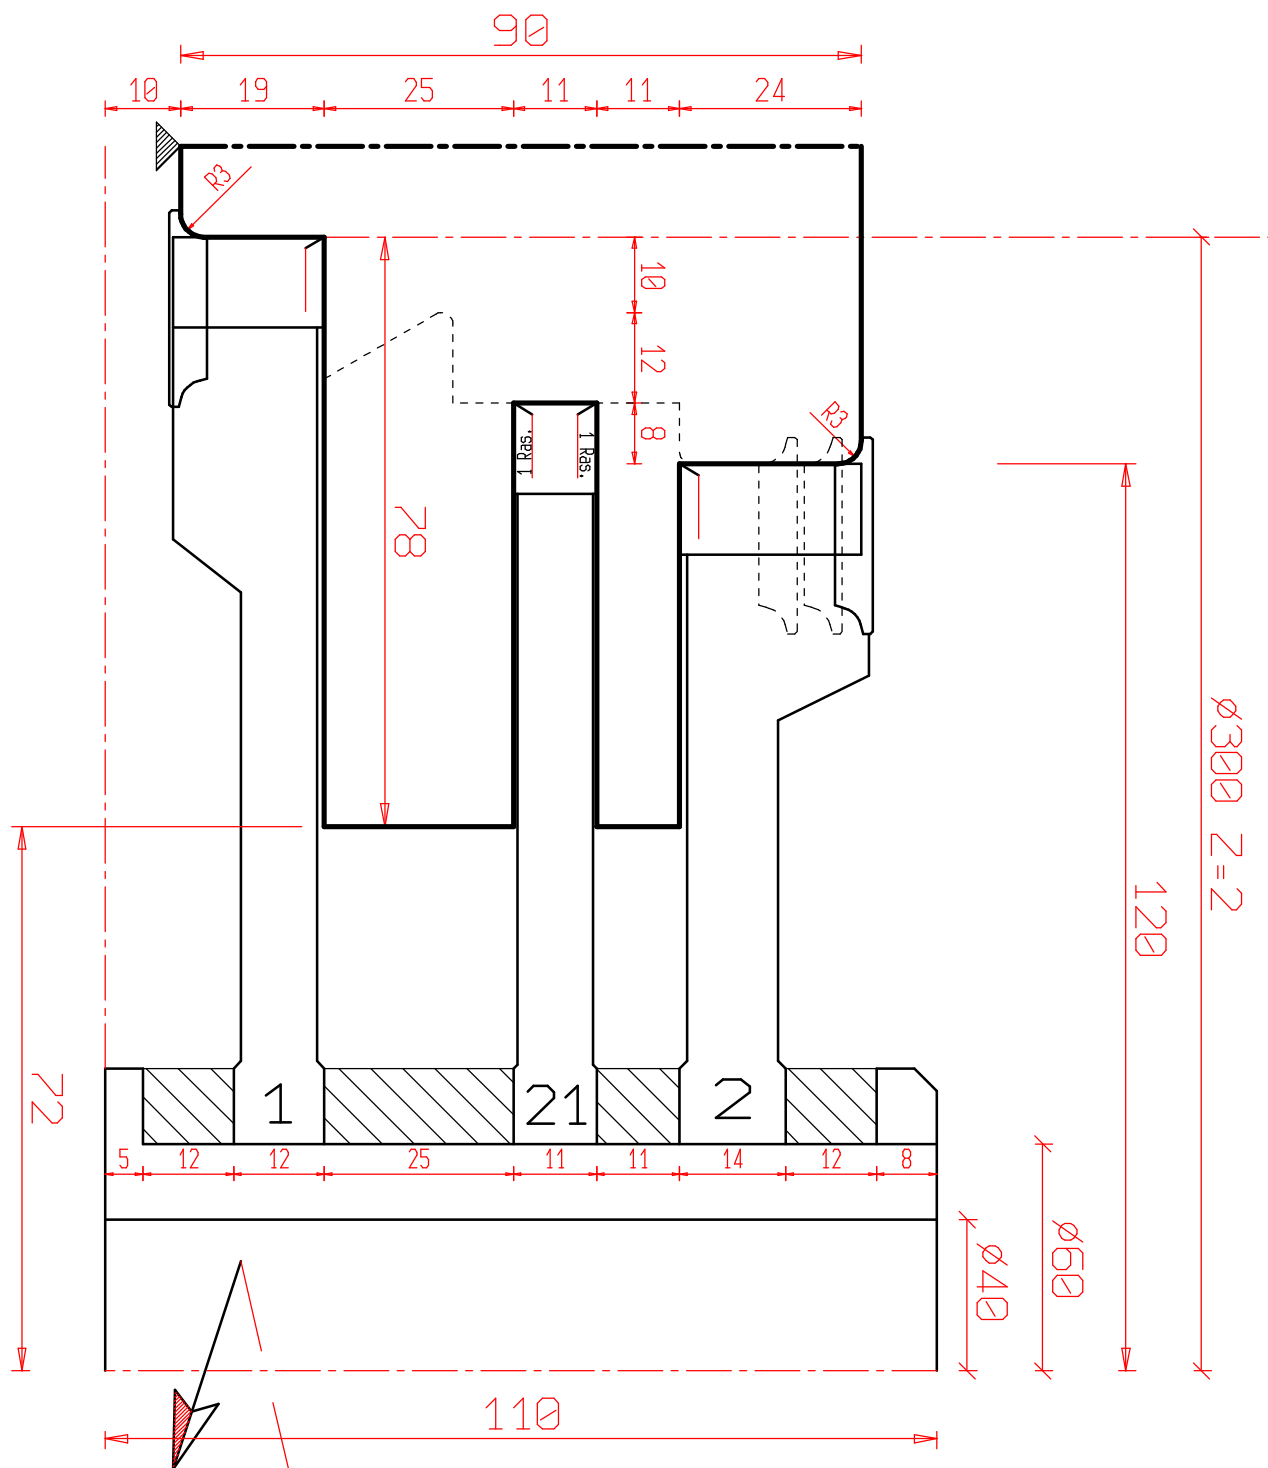

WINDOW Type Freumex 90mm - A.12mm - I.13mm

FRAME

101B

freud.

P_101B_GRU_A3U
Scale:
1:1

Offerta : 17000064
Customer

Date: 07/12/2017

FREUD