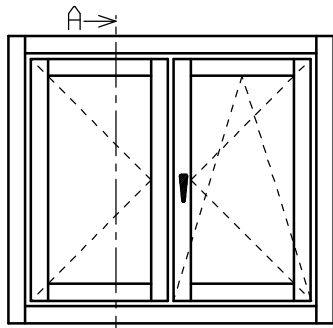

WINDOW Type Freumex 90mm - A.12mm - I.13mm

freud.

P.008_SEZ_A3V Offerta : 17000064
Scale: Customer
1:1

Date: 07/12/2017

FREUD

This drawing is the property of FREUD spa and must not be handed over to, copied or used by any third party without prior consent of FREUD spa