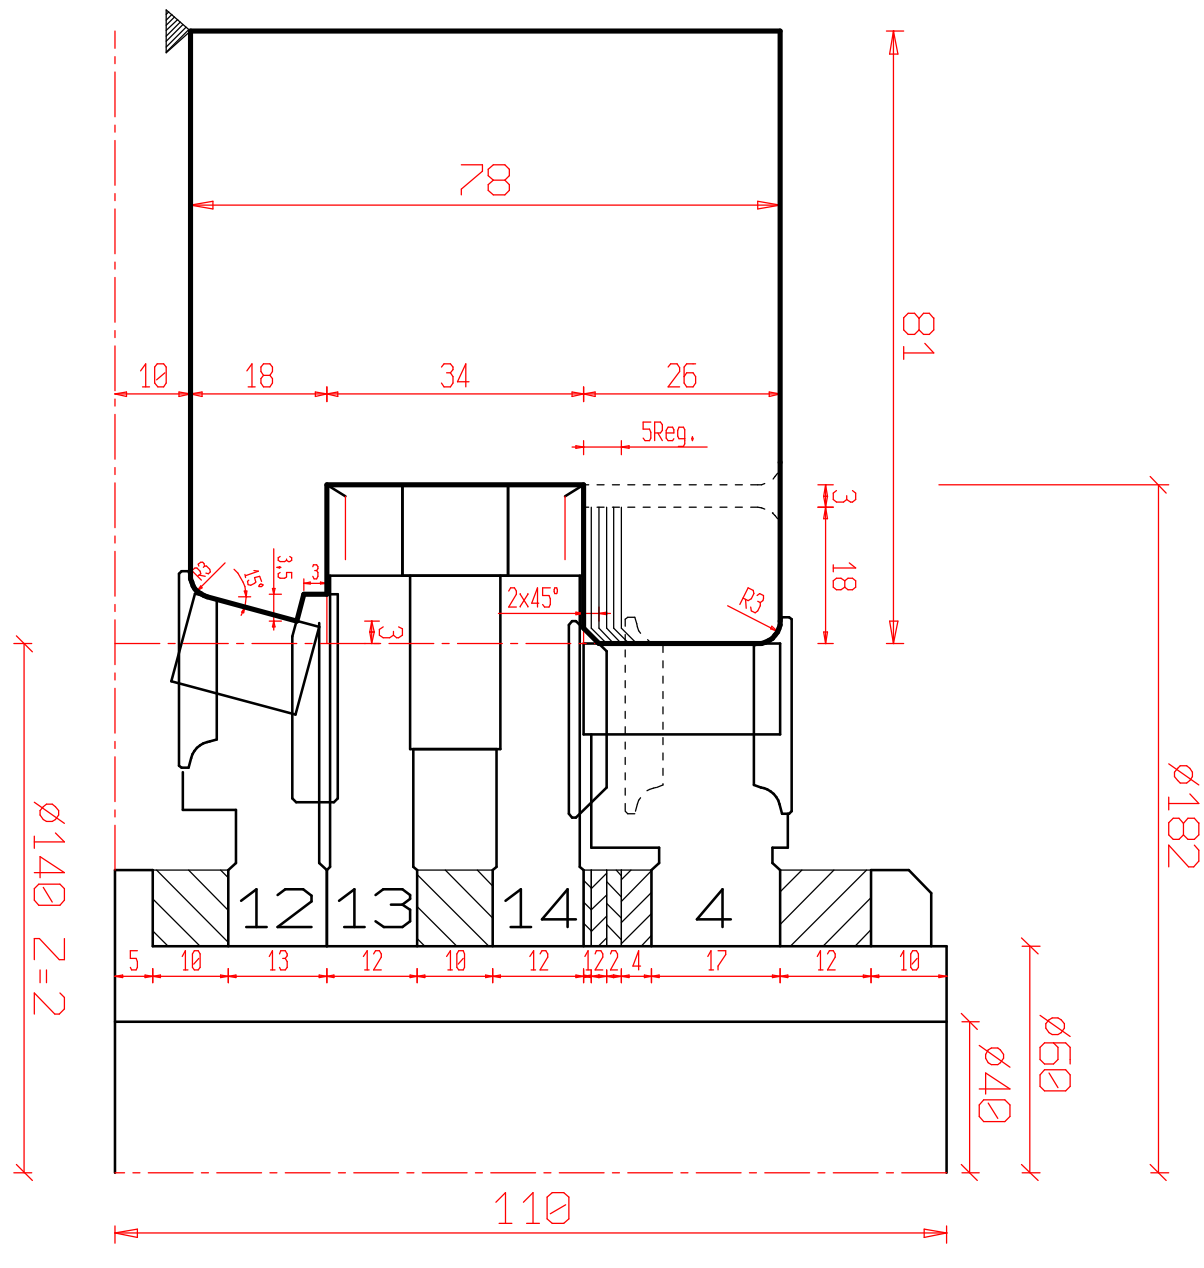

WINDOW Type Freumex 78mm - A.12mm - I.13mm

107A

freud.

P_107A_GRU_A3U

Scale:
1:1

Offerta : 17000064

Customer

Date: 07/12/2017

FREUD