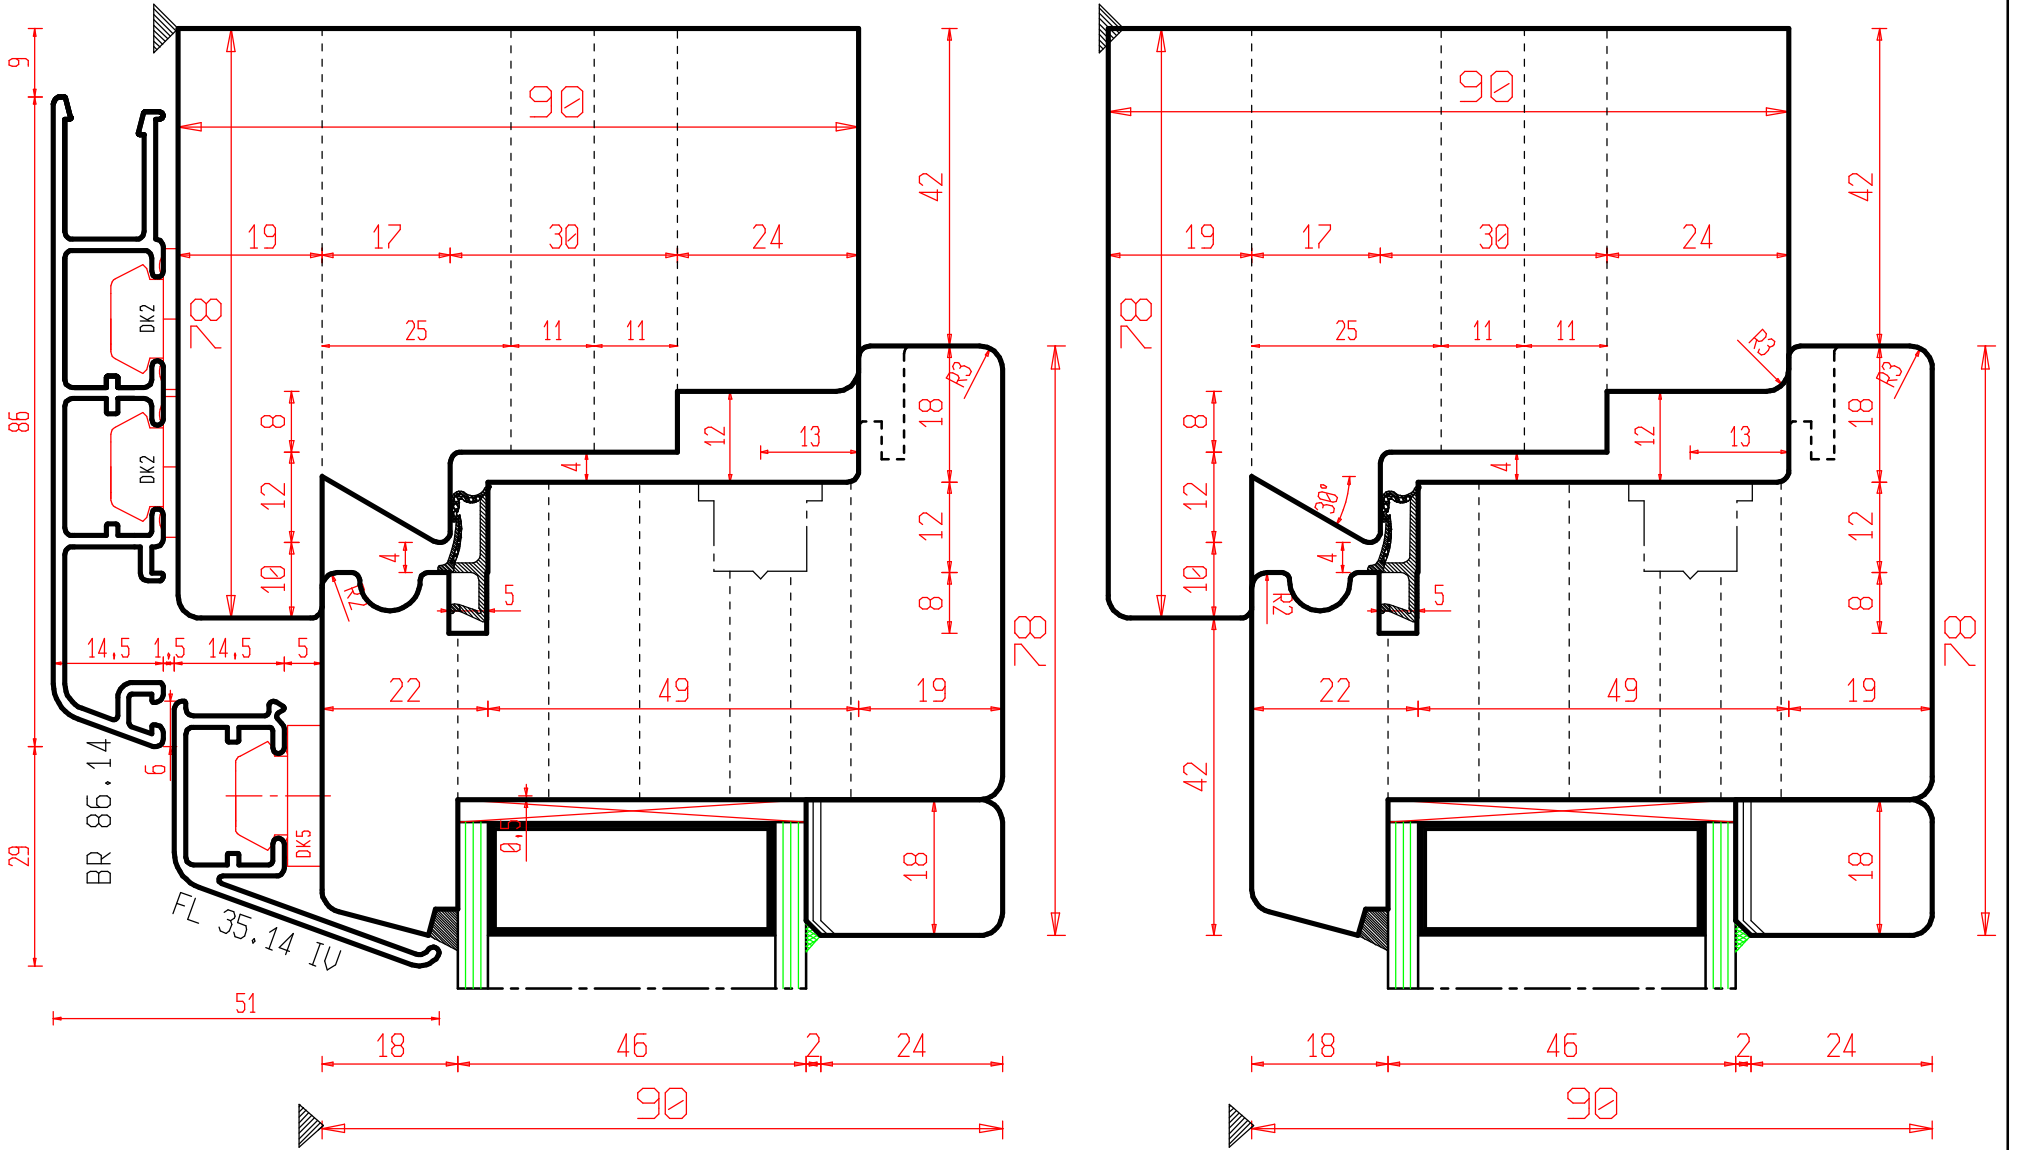

WINDOW Type Freumex 68mm - A.12mm - I.13mm

1 **freud.**

P.001\_SEZ\_A3U Offerta : 17000064  
 Scale: Customer  
 1:1

Date: 07/12/2017

**FREUD**

This drawing is the property of FREUD spa and must not be handed over to, copied or used by any third party without prior consent of FREUD spa

WINDOW Type Freumex 78mm - A.12mm - I.13mm

6

**freud.**

P\_006\_SEZ\_A3U  
Scale:  
1:1

Offerta : 17000064  
Customer

Date: 07/12/2017

**FREUD**

WINDOW Type Freumex 90mm - A.12mm - I.13mm

WINDOW Type Freumex 90mm - A.12mm - I.13mm

 **freud.**

P.008\_SEZ\_A3V Offerta : 17000064  
 Scale: Customer  
 1:1

Date: 07/12/2017

**FREUD**

This drawing is the property of FREUD spa and must not be handed over to, copied or used by any third party without prior consent of FREUD spa

WINDOW Type Freumex 90mm - A.12mm - I.13mm

P\_009\_SEZ\_A3V Offerta : 17000064 Date: 07/12/2017  
 Scale: 1:1 Customer  
**FREUD**

This drawing is the property of FREUD spa and must not be handed over to, copied or used by any third party without prior consent of FREUD spa