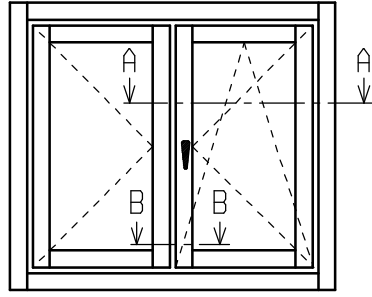

WINDOW Type Freumex 90mm - A.12mm - I.13mm

P_009_SEZ_A3V Offerta : 17000064 Date: 07/12/2017
Scale: 1:1 Customer
FREUD

This drawing is the property of FREUD spa and must not be handed over to, copied or used by any third party without prior consent of FREUD spa