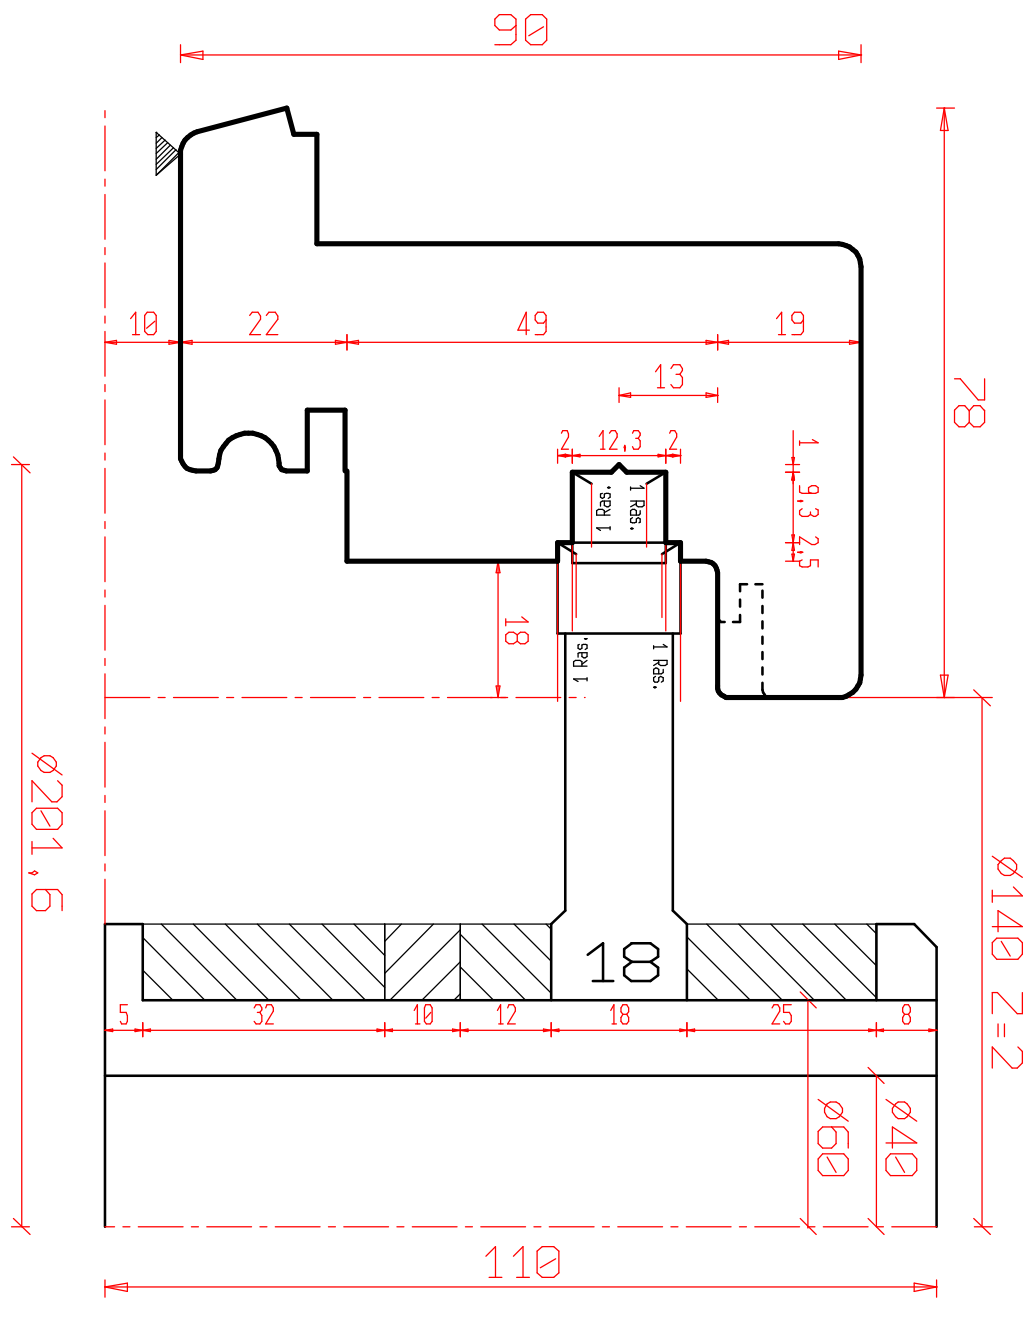

WINDOW Type Freumex 90mm - A.12mm - I.13mm

 **freud.**

P.008\_SEZ\_A3V Offerta : 17000064  
 Scale: Customer  
 1:1

Date: 07/12/2017

**FREUD**

This drawing is the property of FREUD spa and must not be handed over to, copied or used by any third party without prior consent of FREUD spa

WINDOW Type Freumex 90mm - A.12mm - I.13mm

P\_009\_SEZ\_A3V Offerta : 17000064 Date: 07/12/2017  
 Scale: 1:1 Customer  
**FREUD**

This drawing is the property of FREUD spa and must not be handed over to, copied or used by any third party without prior consent of FREUD spa

**FREUD**

**WINDOW Type Freumex 68mm - A.12mm - I.13mm**

**SASH**

109

**freud.**

P\_109\_GRU\_A3U

Scale:  
1:1

Offerta : 17000064

# WINDOW Type Freumex 90mm - A.12mm - I.13mm

110B

**freud.**

P\_110B\_GRU\_A3U

Scale:  
1:1

Offerta : 17000064

Customer

Date: 07/12/2017