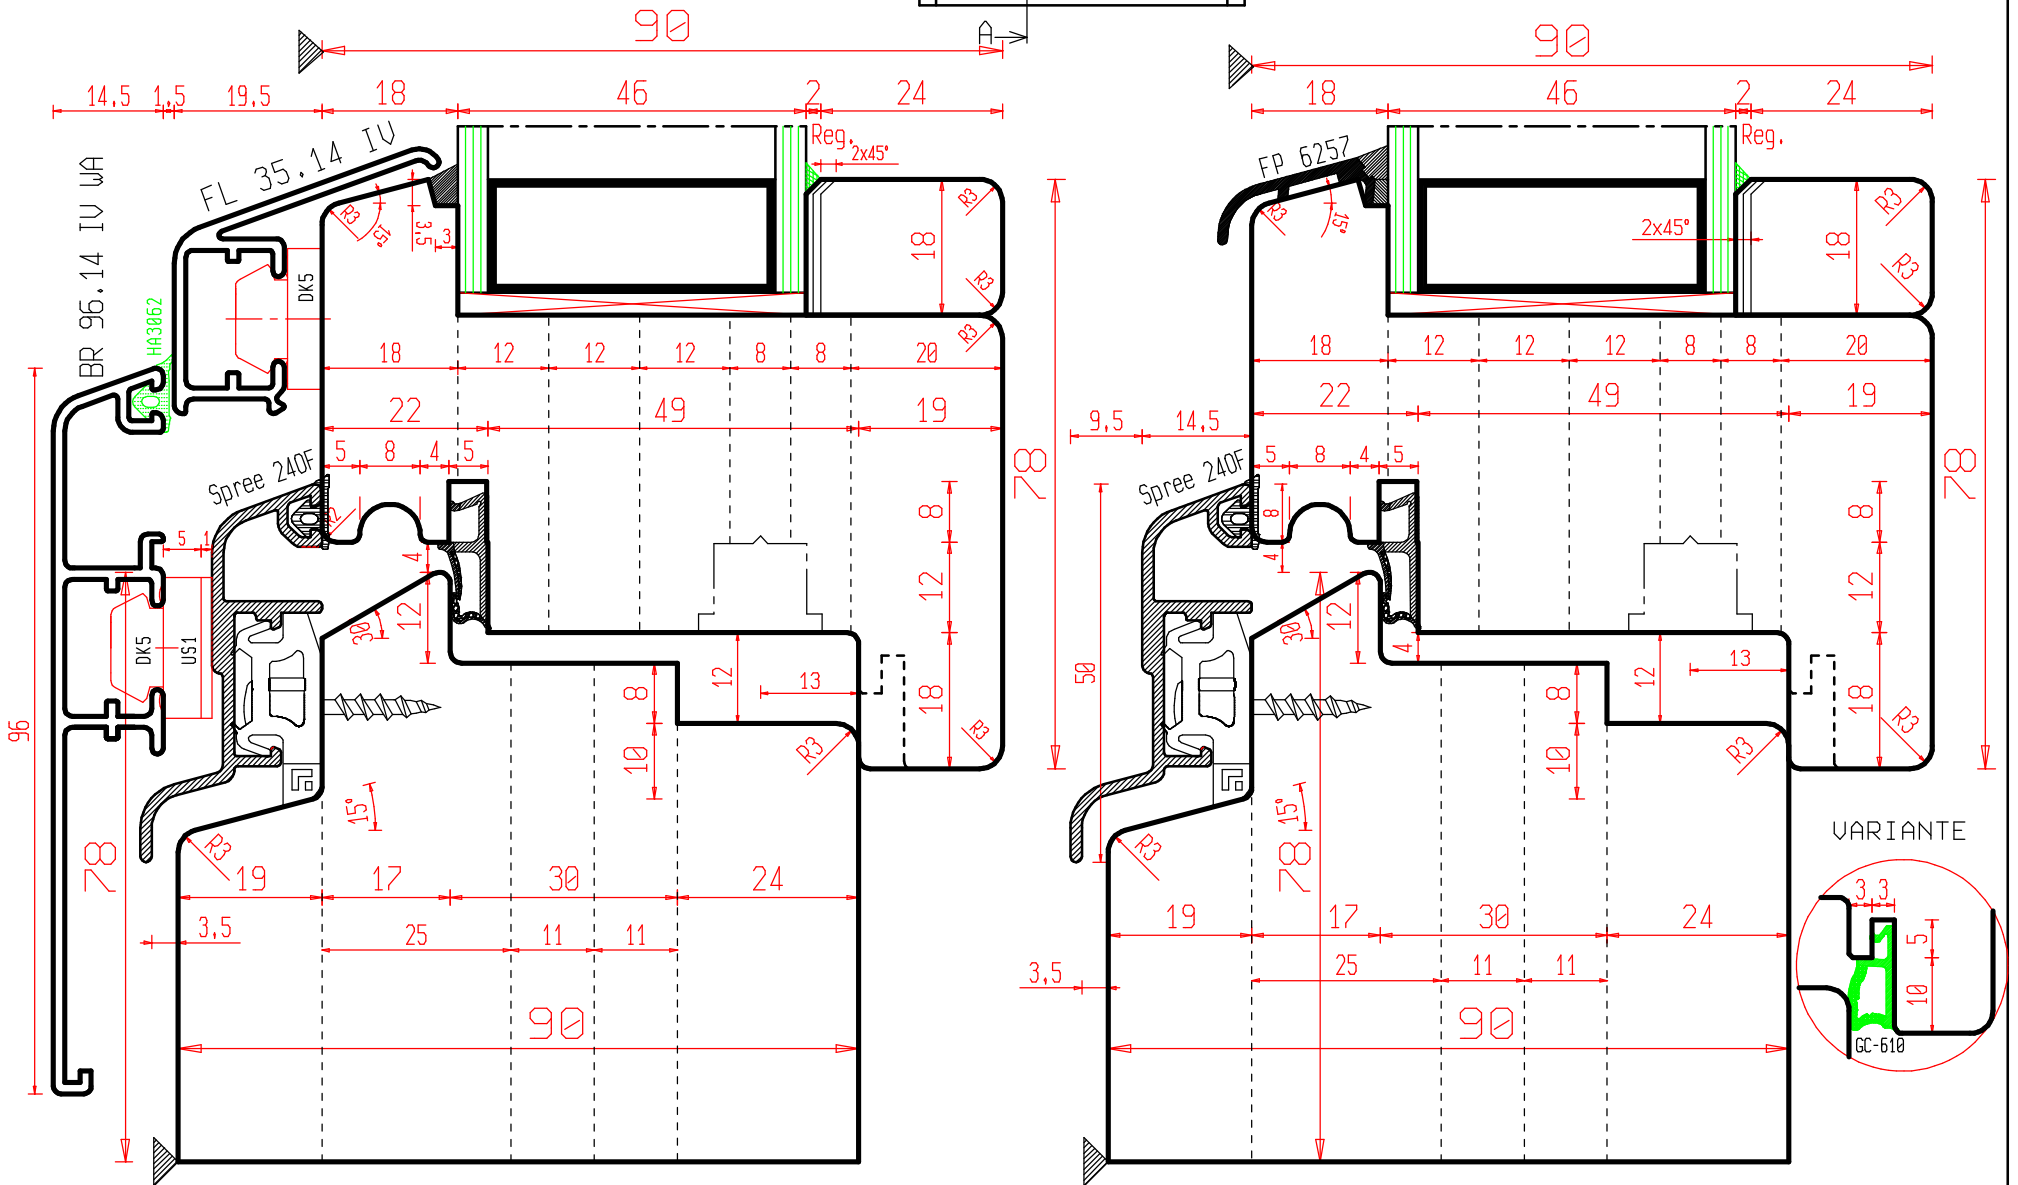

WINDOW Type Freumex 68mm - A.12mm - I.13mm

1 **freud.**

P.001\_SEZ\_A3U Offerta : 17000064  
 Scale: Customer  
 1:1

Date: 07/12/2017

**FREUD**

This drawing is the property of FREUD spa and must not be handed over to, copied or used by any third party without prior consent of FREUD spa

WINDOW Type Freumex 78mm - A.12mm - I.13mm

6

**freud.**

P\_006\_SEZ\_A3U  
Scale:  
1:1

Offerta : 17000064  
Customer

Date: 07/12/2017

**FREUD**

WINDOW Type Freumex 90mm - A.12mm - I.13mm

WINDOW Type Freumex 90mm - A.12mm - I.13mm

 **freud.**

P.008\_SEZ\_A3V Offerta : 17000064  
 Scale: Customer  
 1:1

Date: 07/12/2017

**FREUD**

This drawing is the property of FREUD spa and must not be handed over to, copied or used by any third party without prior consent of FREUD spa

WINDOW Type Freumex 90mm - A.12mm - I.13mm

P\_009\_SEZ\_A3V Offerta : 17000064 Date: 07/12/2017  
 Scale: 1:1 Customer  
**FREUD**

This drawing is the property of FREUD spa and must not be handed over to, copied or used by any third party without prior consent of FREUD spa