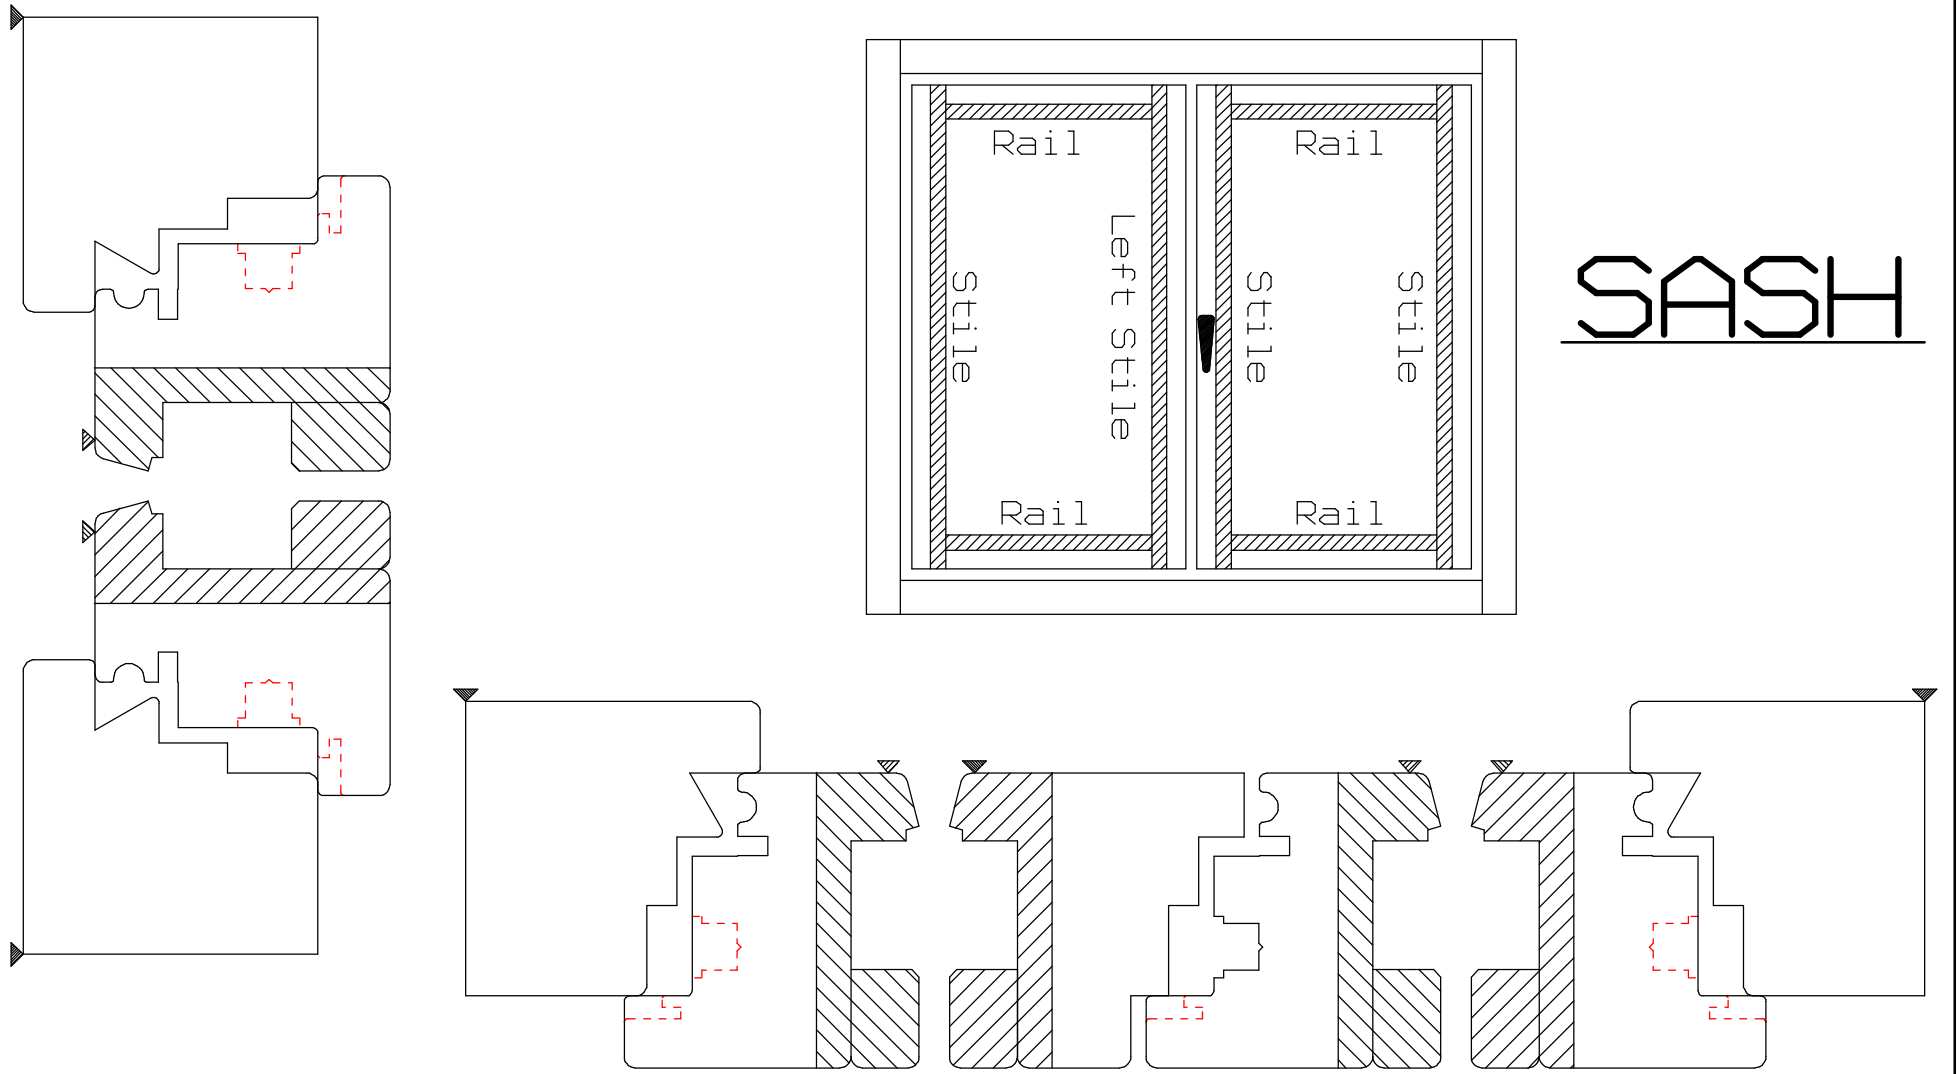

WINDOW Type Freumex 78mm - A.12mm - I.13mm

107A

freud.

P_107A_GRU_A3U

Scale:
1:1

Offerta : 17000064

Customer

Date: 07/12/2017

FREUD