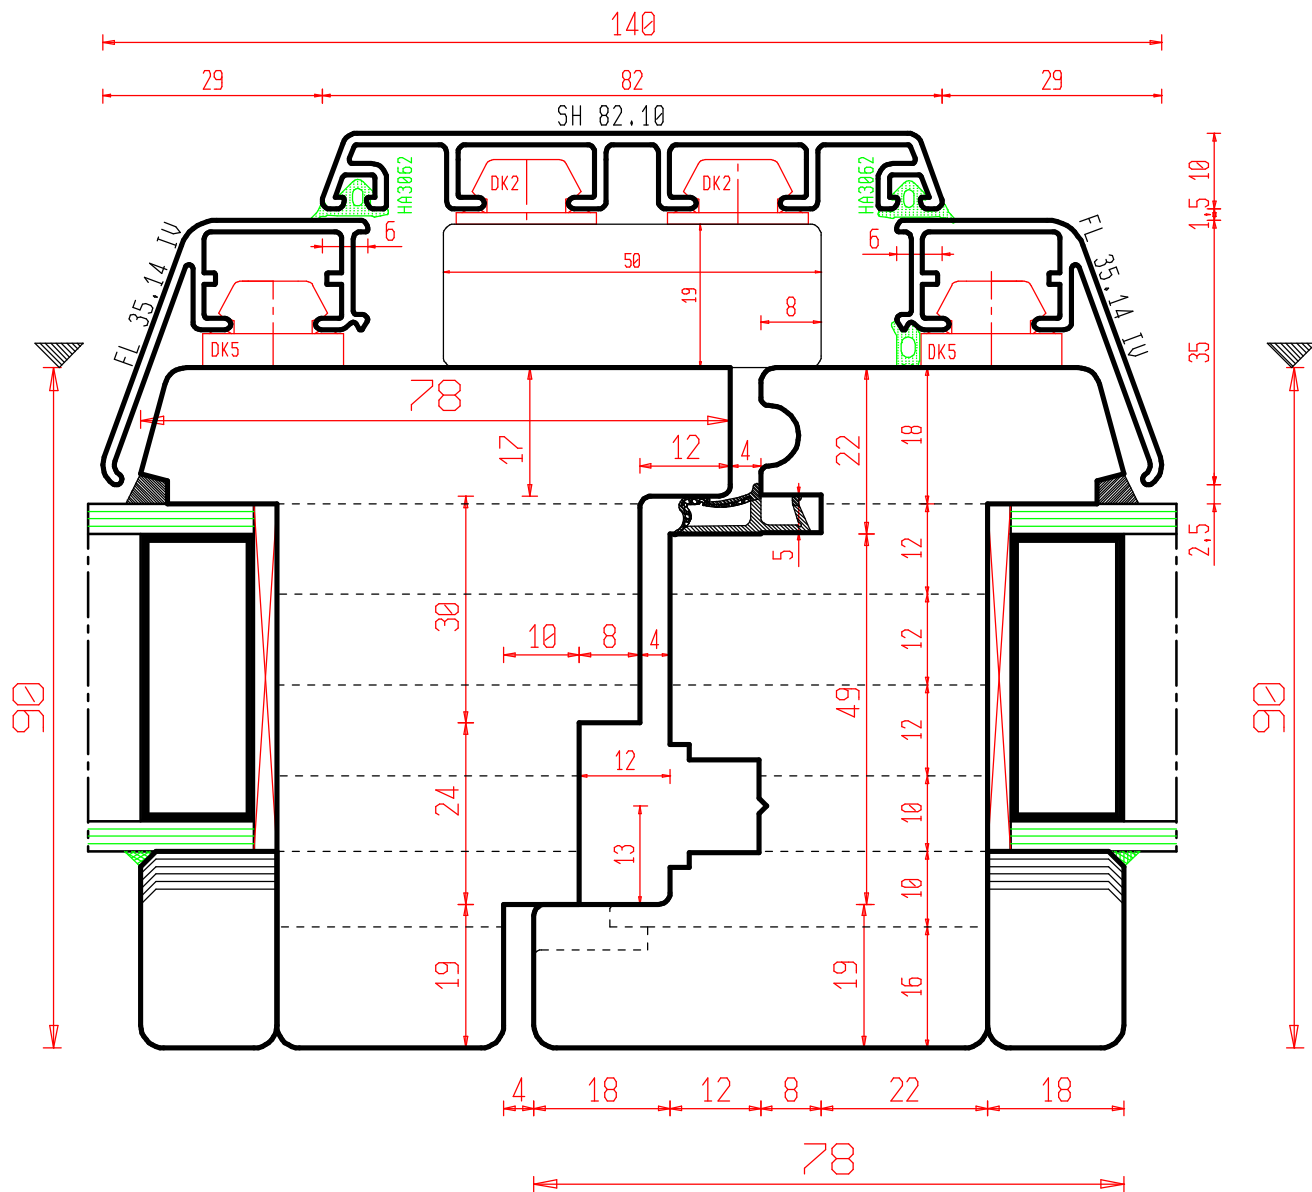

WINDOW Type Freumex 90mm - A.12mm - I.13mm

 **freud.**

P.008\_SEZ\_A3V Offerta : 17000064  
 Scale: Customer  
 1:1

Date: 07/12/2017

**FREUD**

This drawing is the property of FREUD spa and must not be handed over to, copied or used by any third party without prior consent of FREUD spa

WINDOW Type Freumex 90mm - A.12mm - I.13mm

P\_009\_SEZ\_A3V Offerta : 17000064 Date: 07/12/2017  
 Scale: 1:1 Customer  
**FREUD**

This drawing is the property of FREUD spa and must not be handed over to, copied or used by any third party without prior consent of FREUD spa