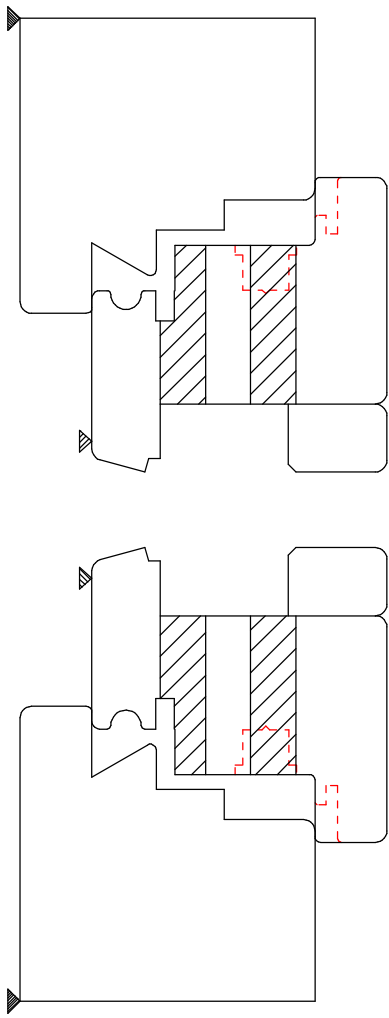

WINDOW Type Freumex 78mm - A.12mm - I.13mm

SASH

106A **freud.**

P_106A_GRU_A3U Offerta : 17000064
Scale: Customer
1:1

Date: 07/12/2017

FREUD