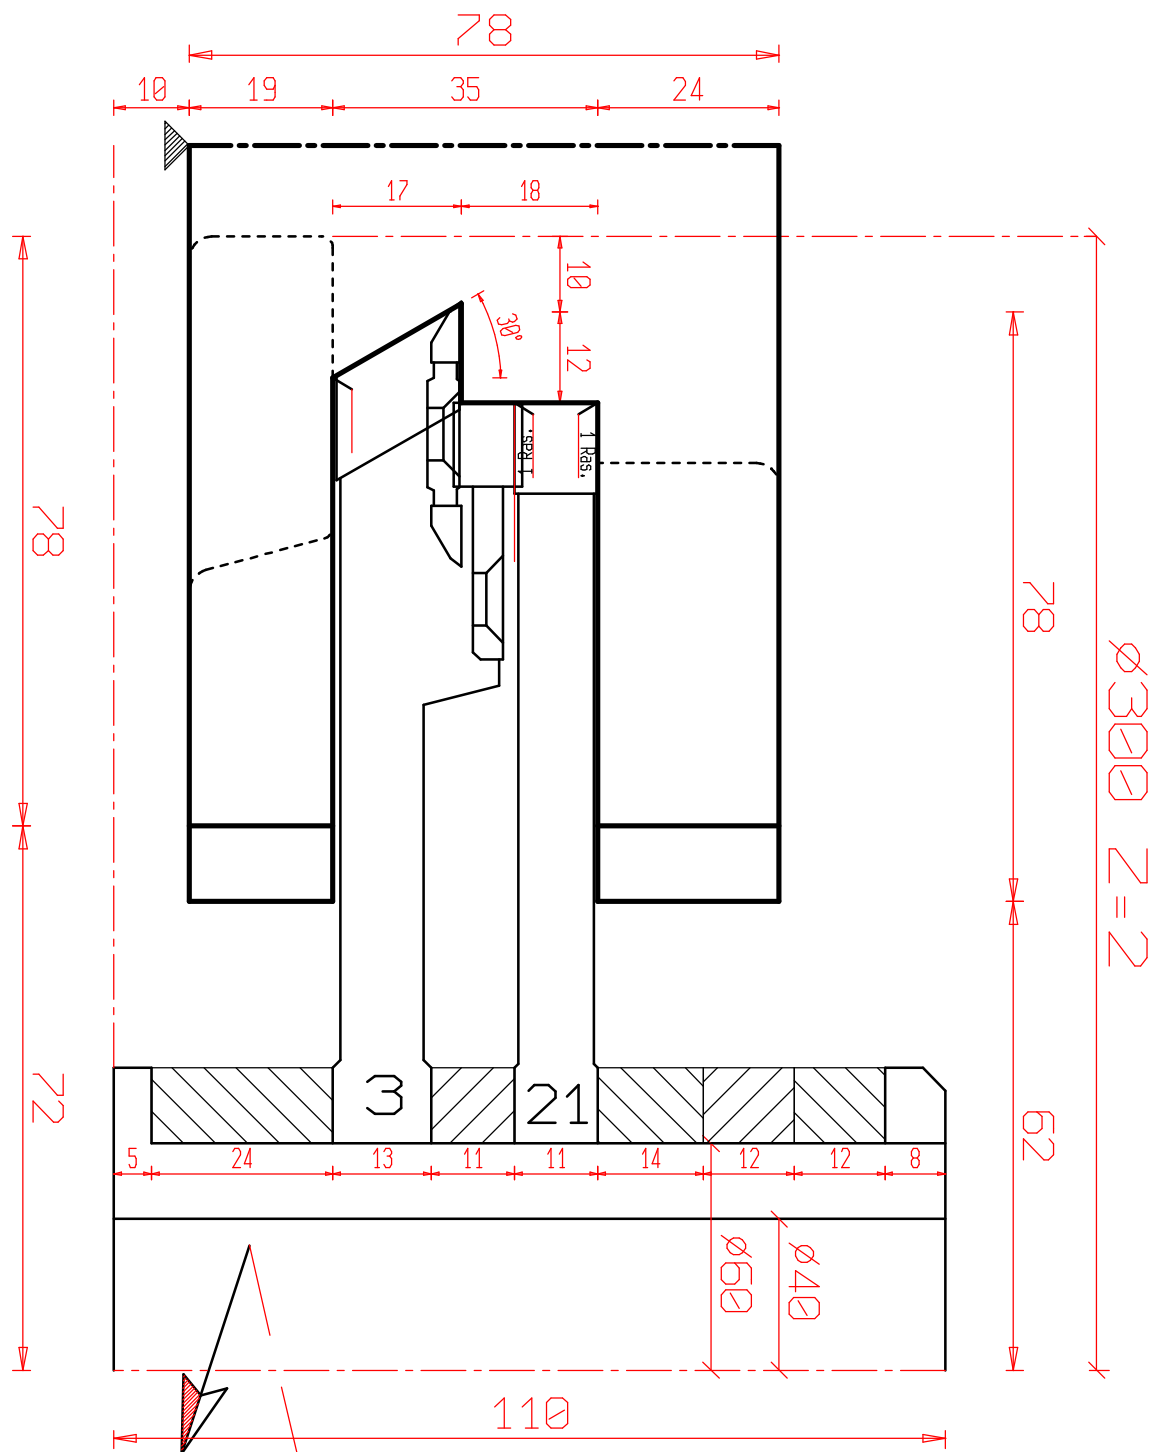

WINDOW Type Freumex 78mm - A.12mm - I.13mm

102A

freud.

P_102A_GRU_A3U

Scale:
1:1

Offerta : 17000064

Customer

Date: 07/12/2017

FREUD