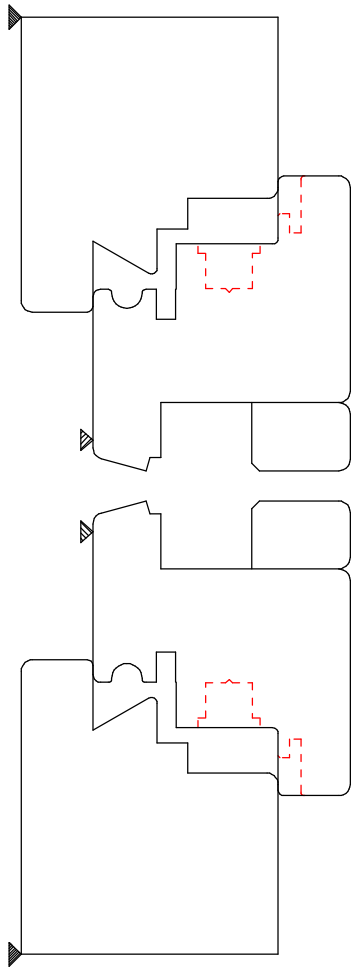

WINDOW Type Freumex 68mm - A.12mm - I.13mm

SASH