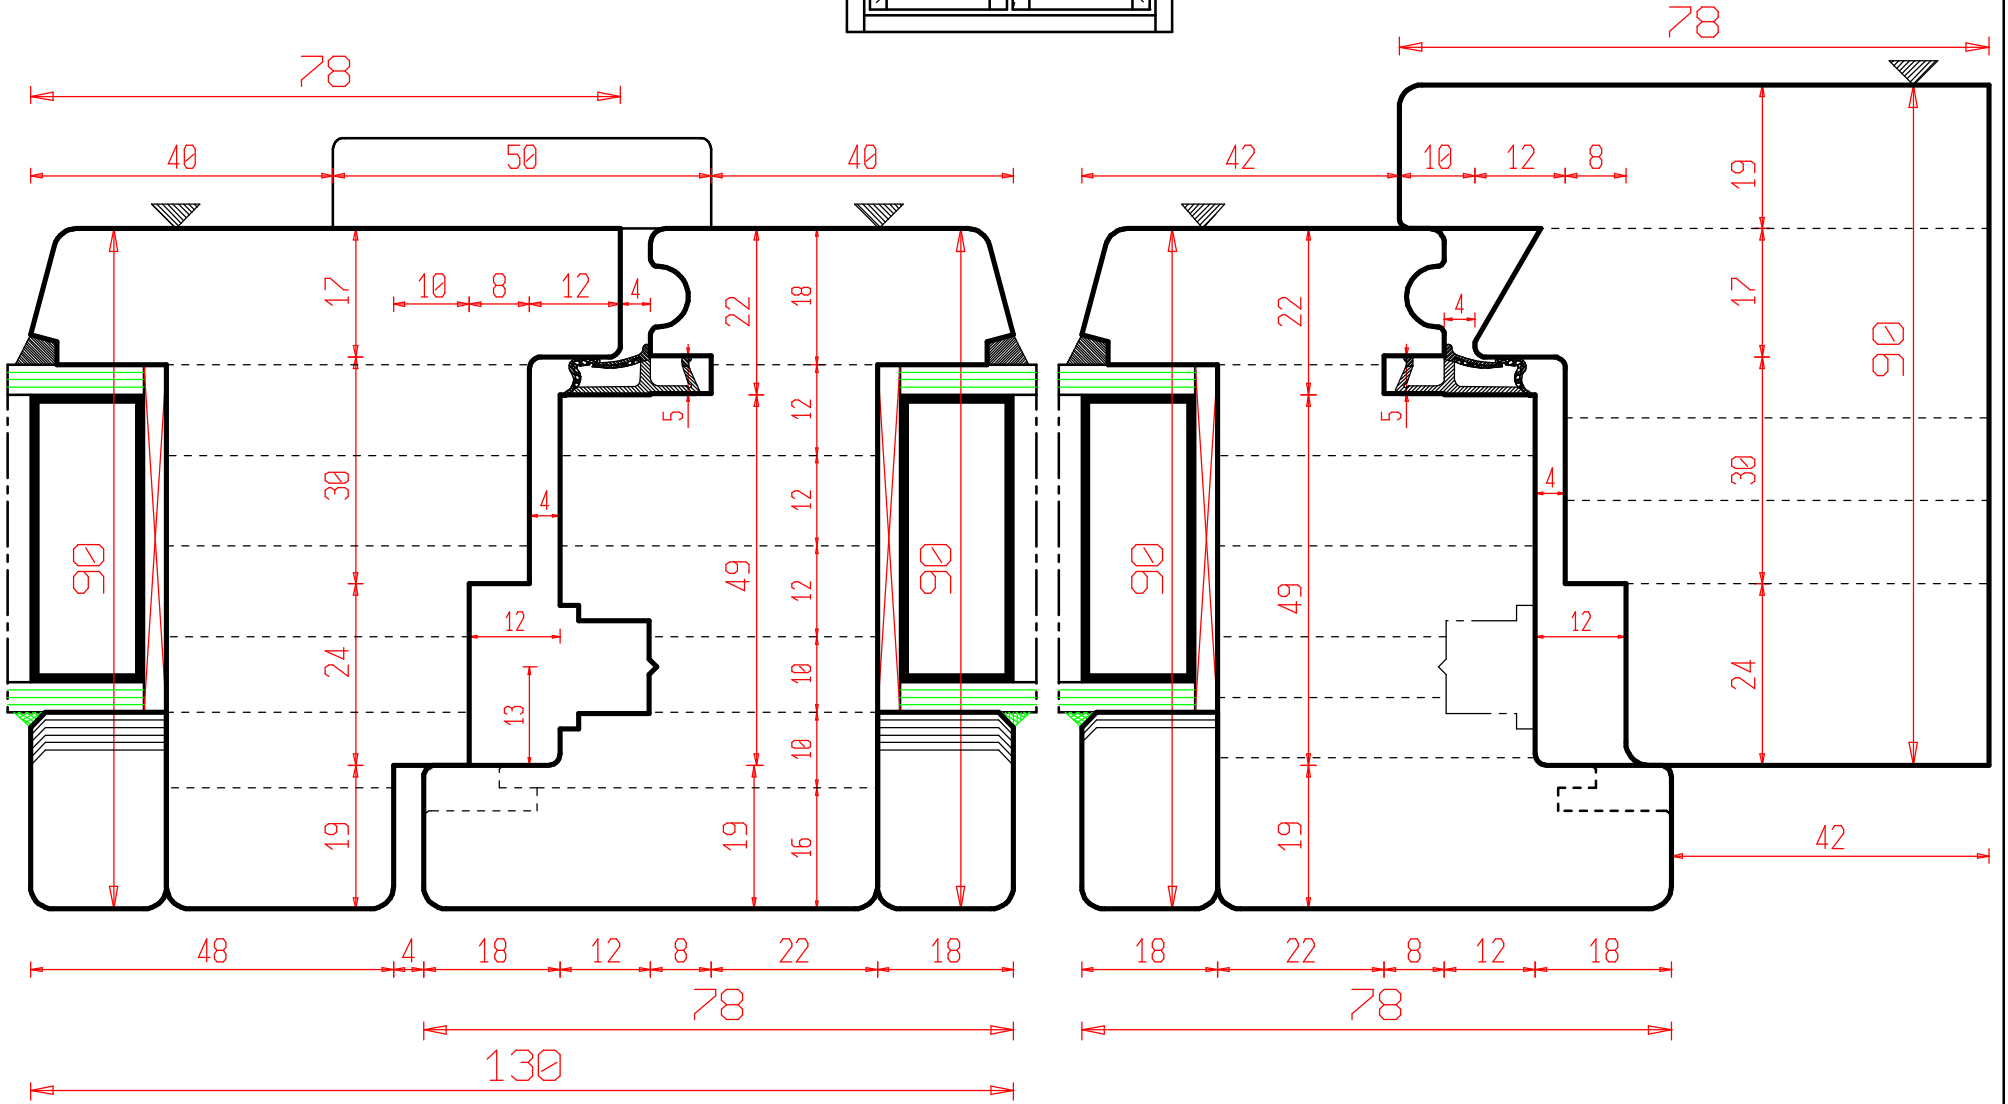

WINDOW Type Freumex 90mm - A.12mm - I.13mm

 **freud.**

P.008\_SEZ\_A3V Offerta : 17000064  
 Scale: Customer  
 1:1

Date: 07/12/2017

**FREUD**

This drawing is the property of FREUD spa and must not be handed over to, copied or used by any third party without prior consent of FREUD spa

WINDOW Type Freumex 90mm - A.12mm - I.13mm

P\_009\_SEZ\_A3V Offerta : 17000064 Date: 07/12/2017  
 Scale: 1:1 Customer  
**FREUD**

This drawing is the property of FREUD spa and must not be handed over to, copied or used by any third party without prior consent of FREUD spa