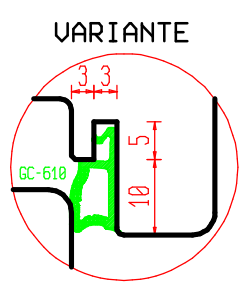

WINDOW Type Freumex 68mm - A.12mm - I.13mm

1 **freud.**

P.001\_SEZ\_A3U Offerta : 17000064  
 Scale: Customer  
 1:1

Date: 07/12/2017

**FREUD**

This drawing is the property of FREUD spa and must not be handed over to, copied or used by any third party without prior consent of FREUD spa

WINDOW Type Freumex 78mm - A.12mm - I.13mm

6

**freud.**

P\_006\_SEZ\_A3U  
Scale:  
1:1

Offerta : 17000064  
Customer

Date: 07/12/2017

**FREUD**

WINDOW Type Freumex 90mm - A.12mm - I.13mm