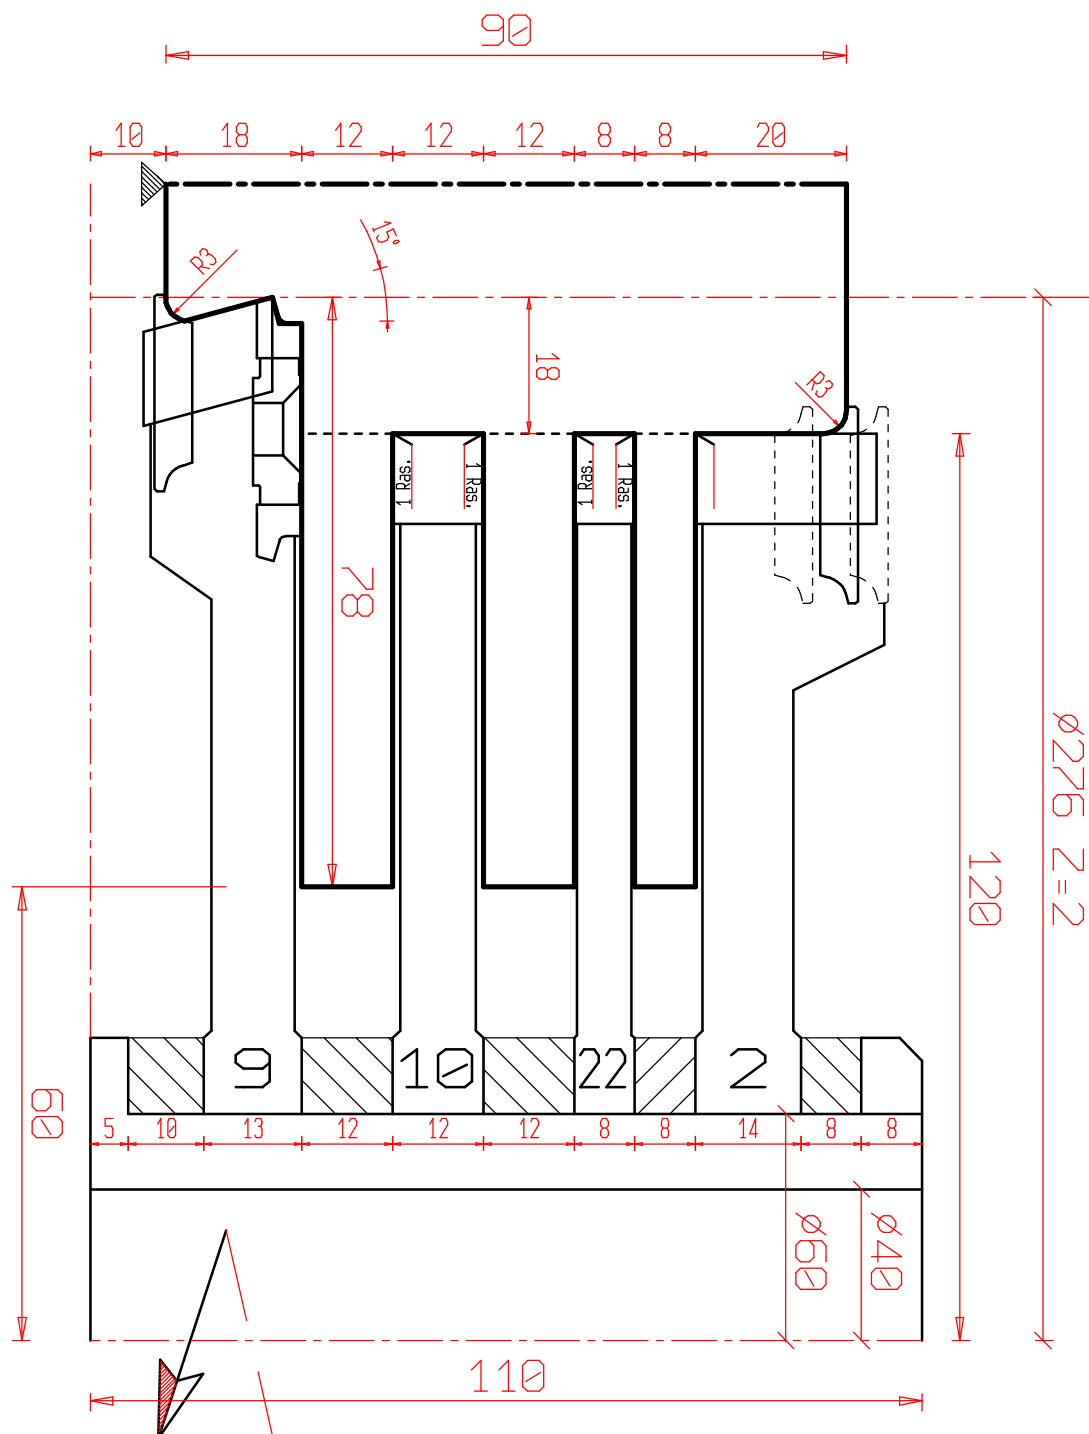

WINDOW Type Freumex 90mm - A.12mm - I.13mm

SASH

105B

freud.

P_105B_GRU_A3U

Scale:
1:1

Offerta : 17000064

Customer

Date: 07/12/2017

FREUD