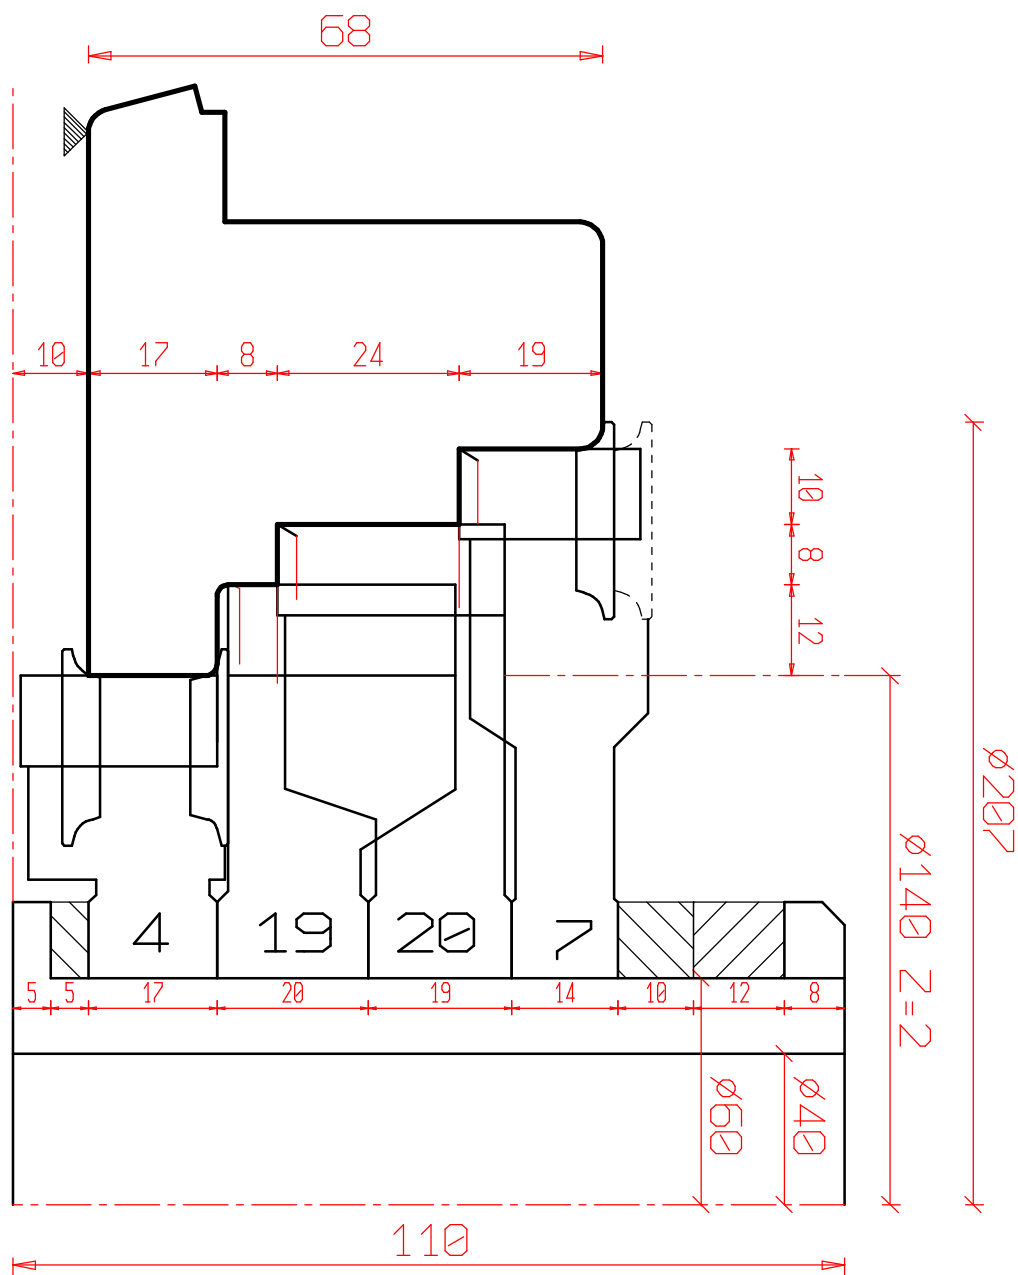

111

freud.

P_111_GRU_A3V

Scale:
1:1

Offerta : 17000064

Customer

Date: 07/12/2017

FREUD